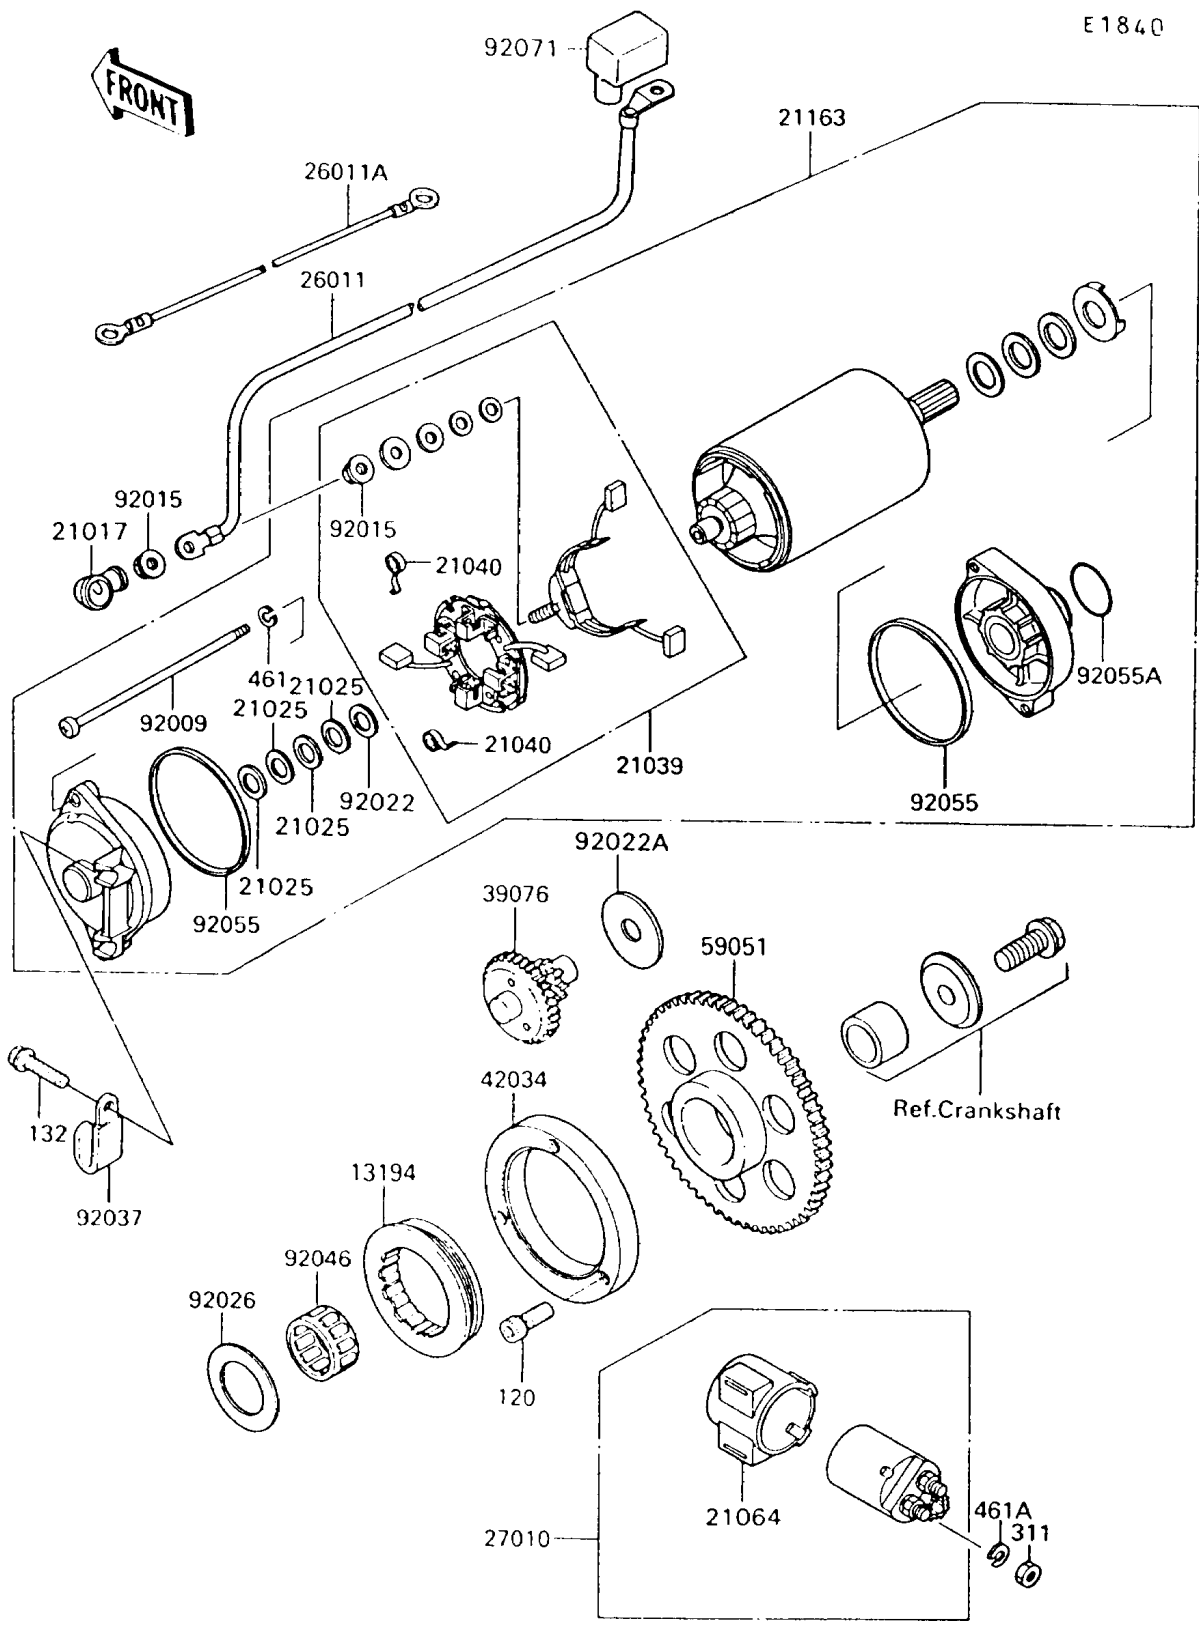

1994 Vulcan 750 PARTS DIAGRAM

Starter Motor

1994 Vulcan 750 PARTS LIST

Starter Motor

ITEM NAME	PART NUMBER	QUANTITY
BOLT-SOCKET,8X20 (Ref # 120)	120Q0820	3
BOLT-FLANGED-SMALL (Ref # 132)	132J0625	2
NUT-HEX,6MM (Ref # 311)	311B0600	2
WASHER-SPRING,5MM (Ref # 461)	461F0500	2
WASHER-SPRING,6MM (Ref # 461A)	461F0600	2
CLUTCH-ONEWAY (Ref # 13194)	13194-1085	1
GROMMET,STARTER TERMINAL (Ref # 21017)	21017-017	1
WASHER,9.1X18X0.2 (Ref # 21025)	21025-011	4
BRUSH,CARBON (Ref # 21039)	21039-1053	1
SPRING-BRUSH (Ref # 21040)	21040-1003	4
DAMPER,MAGNETIC SWITCH (Ref # 21064)	21064-002	1
STARTER-ELECTRIC (Ref # 21163)	21163-1068	1
WIRE-LEAD,STARTER MOTOR (Ref # 26011)	26011-1276	1
WIRE-LEAD,BATTERY GROUND (Ref # 26011A)	26011-1320	1
SWITCH,MAGNETIC (Ref # 27010)	27010-1209	1
LIMITER,STARTER IDLE GEAR (Ref # 39076)	39076-1051	1
COUPLING (Ref # 42034)	42034-1143	1
GEAR-SPUR,STARTER,63T (Ref # 59051)	59051-1130	1
SCREW (Ref # 92009)	92009-1369	2
NUT,STARTER MOTOR (Ref # 92015)	92015-1476	2
WASHER,9.1X18X0.8 (Ref # 92022)	92022-1132	1
WASHER,12.3X38X2.0 (Ref # 92022A)	92022-1664	1
SPACER,29.1X47.5X1.2 (Ref # 92026)	92026-087	1
CLAMP,L=45 (Ref # 92037)	92037-1539	1
BEARING-NEEDLE (Ref # 92046)	92046-1137	1
RING-O,64MM (Ref # 92055)	92055-1086	2
RING-O (Ref # 92055A)	92055-1276	1
GROMMET,TERMINAL (Ref # 92071)	92071-1130	1