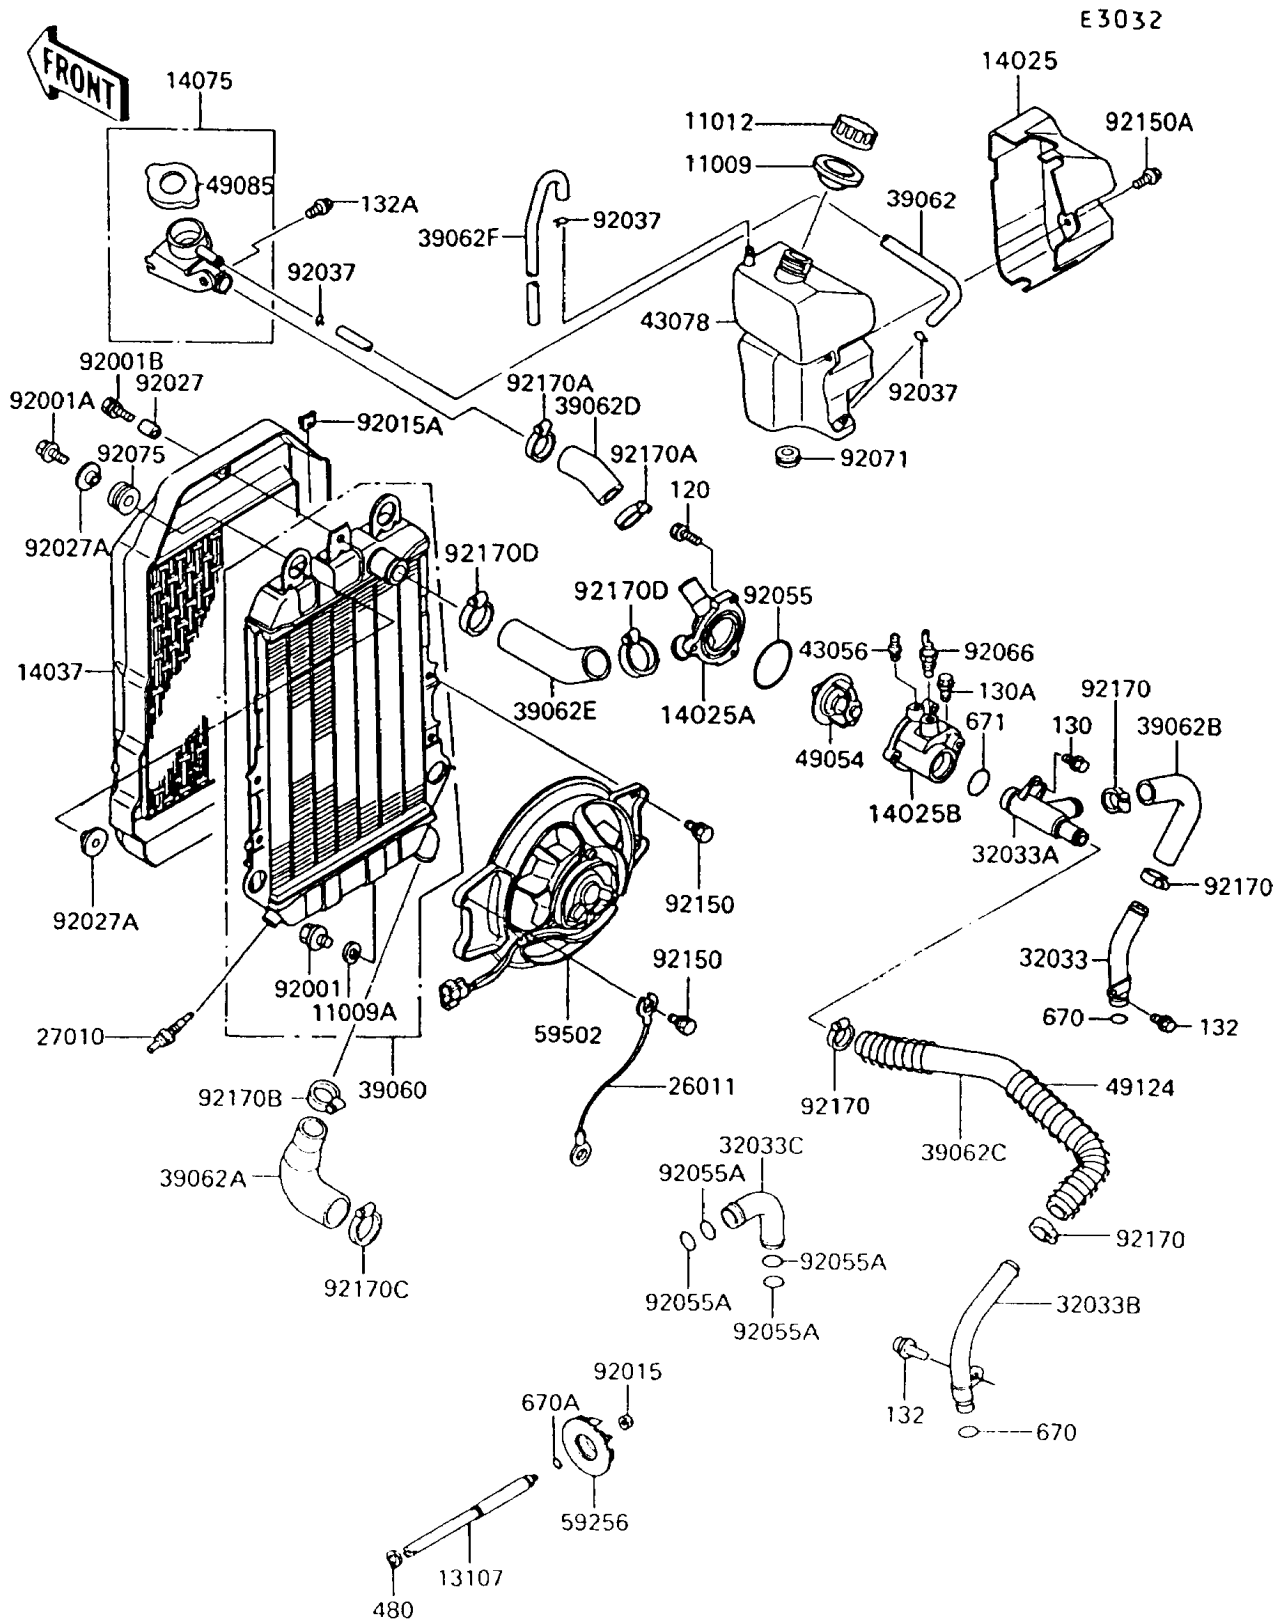

# 1997 Vulcan 750 PARTS DIAGRAM

Radiator

# 1997 Vulcan 750 PARTS LIST

# 1997 Vulcan 750 PARTS LIST

Radiator

ITEM NAME	PART NUMBER	QUANTITY
CLAMP,COOLING HOSE (Ref # 92170D)	92170-1284	2