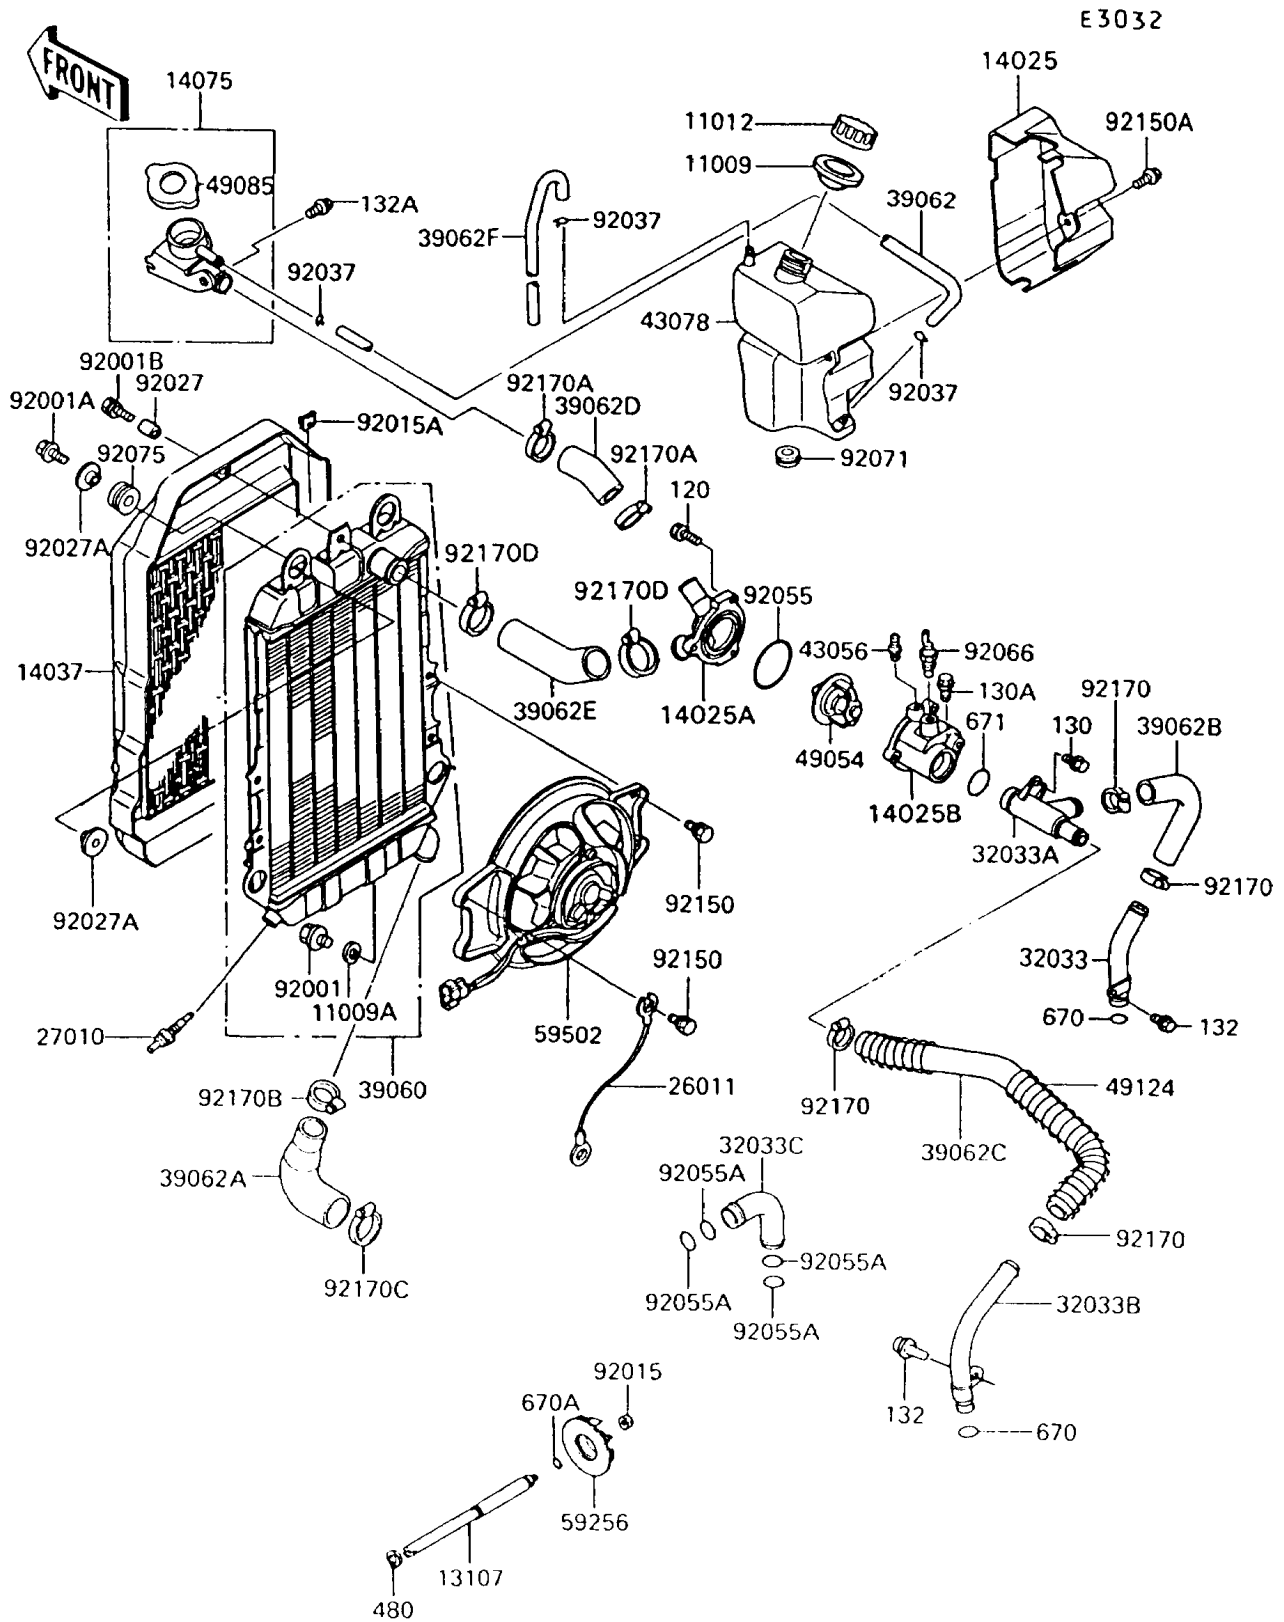

# 1998 Vulcan 750 PARTS DIAGRAM

Radiator

# 1998 Vulcan 750 PARTS LIST

# 1998 Vulcan 750 PARTS LIST

Radiator

ITEM NAME	PART NUMBER	QUANTITY
CLAMP,COOLING HOSE (Ref # 92170D)	92170-1284	2