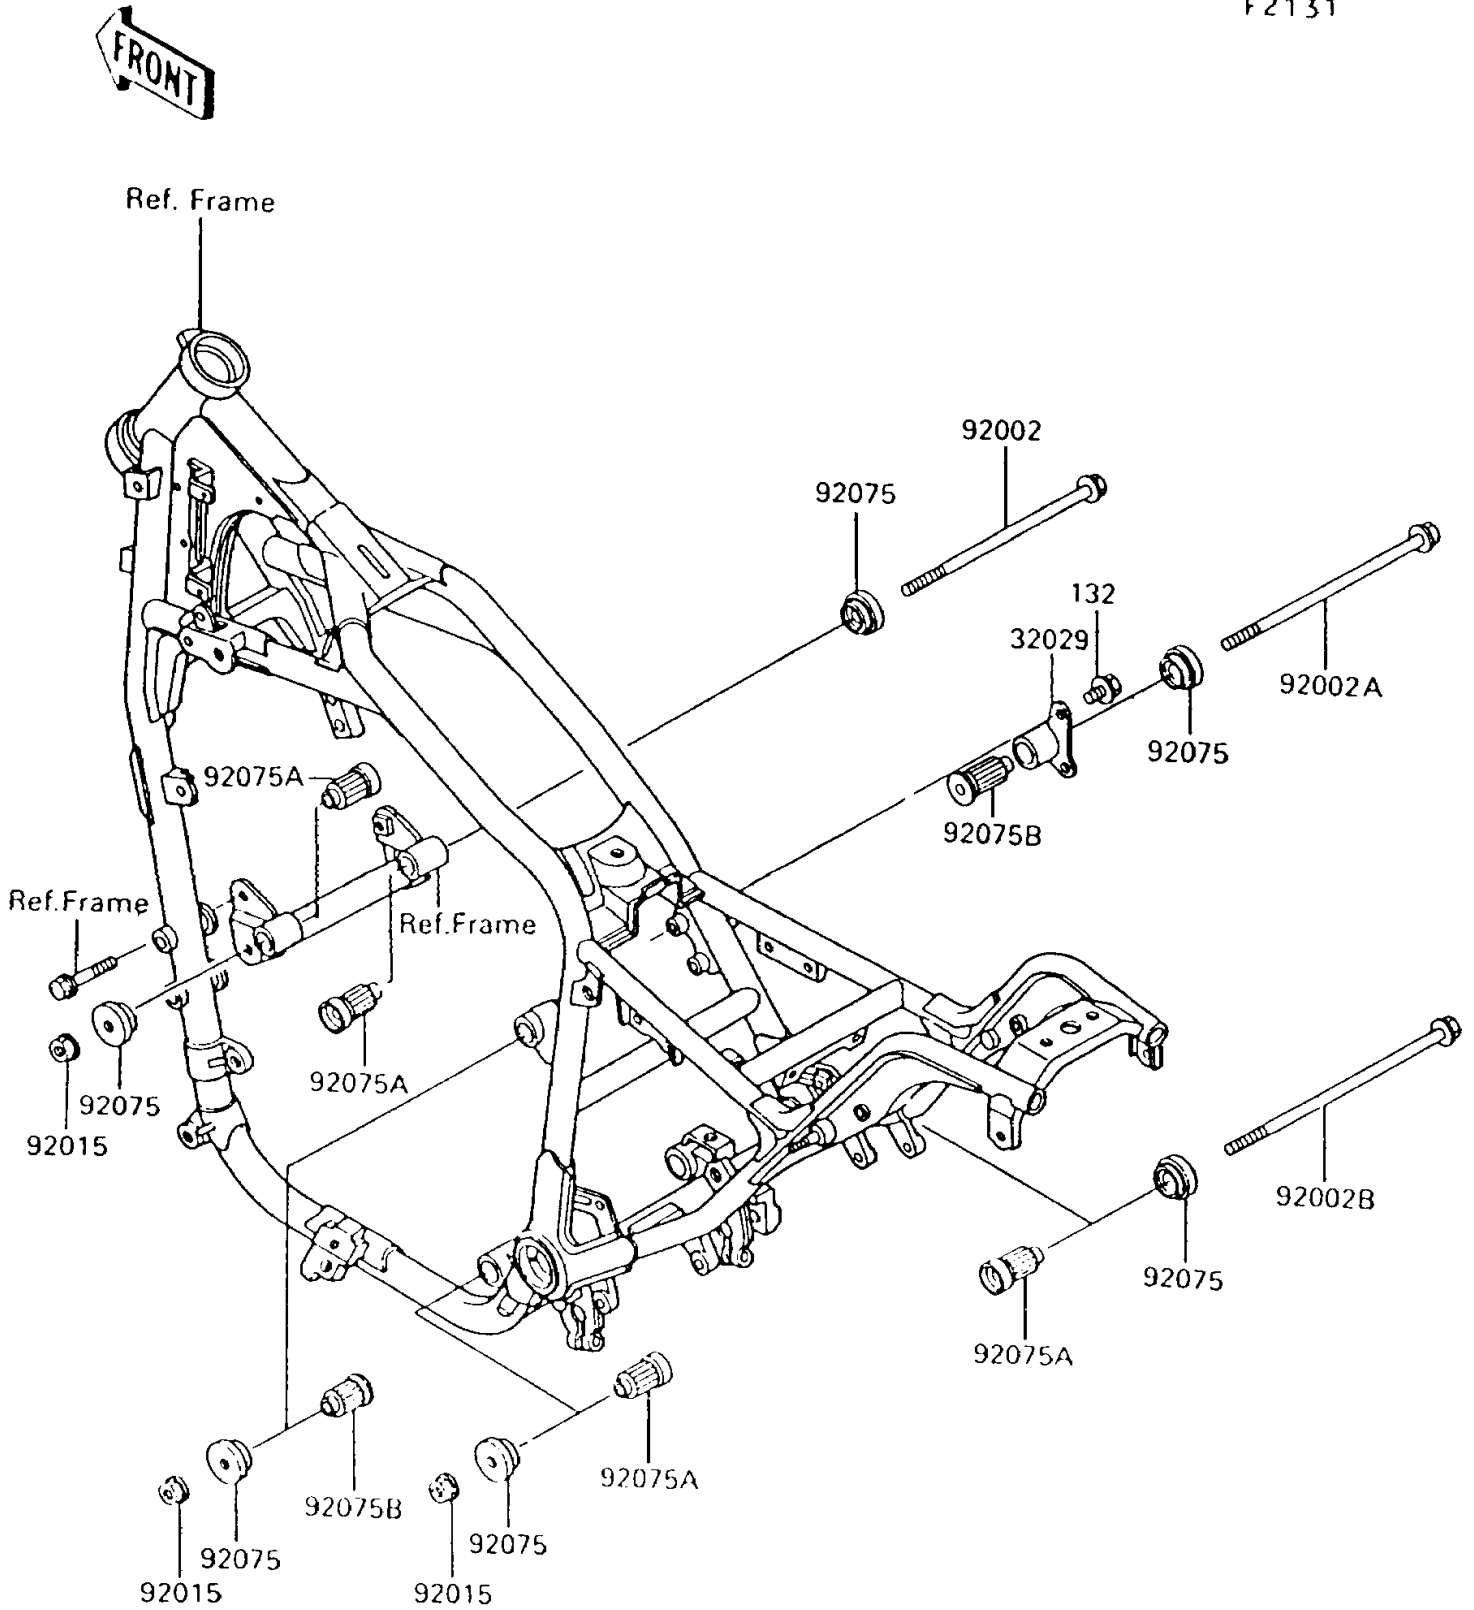

1994 Vulcan 750 PARTS DIAGRAM

Frame Fittings

F2131

1994 Vulcan 750 PARTS LIST

Frame Fittings

ITEM NAME	PART NUMBER	QUANTITY
BOLT-FLANGED-SMALL (Ref # 132)	132J0820	2
BRACKET-ENGINE (Ref # 32029)	32029-1392	1
BOLT,FLANGED,10X285 (Ref # 92002)	92002-1206	1
BOLT,FLANGED,10X260 (Ref # 92002A)	92002-1454	1
BOLT,FLANGED,10X330 (Ref # 92002B)	92002-1540	1
NUT,FLANGED,10MM (Ref # 92015)	92015-1180	3
DAMPER,ENGINE BRACKET (Ref # 92075)	92075-1738	6
DAMPER,ENGINE MOUNT,MAIN (Ref # 92075A)	92075-1739	4
DAMPER,ENGINE MOUNT (Ref # 92075B)	92075-1740	2