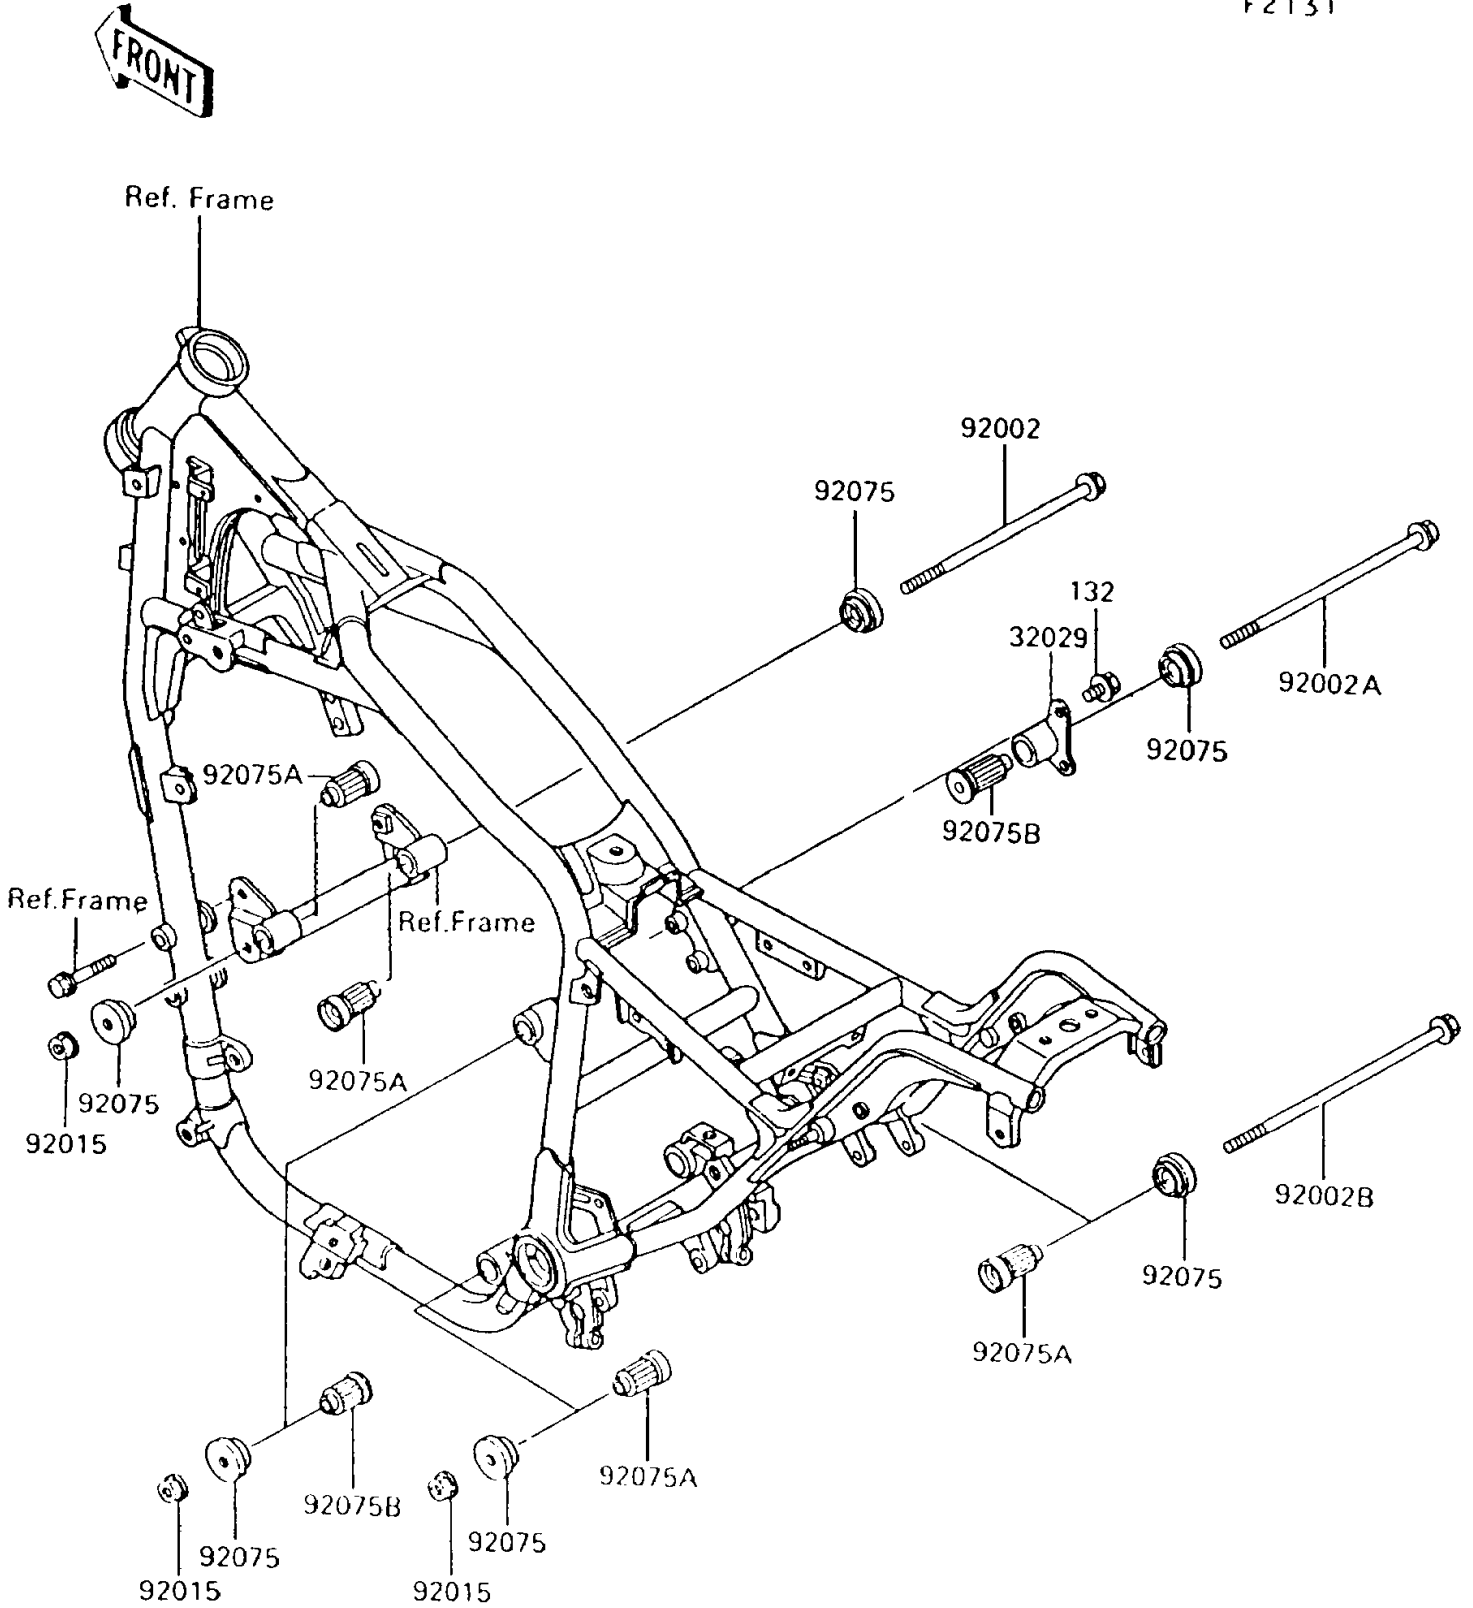

1995 Vulcan 750 PARTS DIAGRAM

Frame Fittings

F2131

1995 Vulcan 750 PARTS LIST

Frame Fittings

ITEM NAME	PART NUMBER	QUANTITY
BOLT-FLANGED-SMALL (Ref # 132)	132J0820	2
BRACKET-ENGINE (Ref # 32029)	32029-1392	1
BOLT,FLANGED,10X285 (Ref # 92002)	92002-1206	1
BOLT,FLANGED,10X260 (Ref # 92002A)	92002-1454	1
BOLT,FLANGED,10X330 (Ref # 92002B)	92002-1540	1
NUT,FLANGED,10MM (Ref # 92015)	92015-1180	3
DAMPER,ENGINE BRACKET (Ref # 92075)	92075-1738	6
DAMPER,ENGINE MOUNT,MAIN (Ref # 92075A)	92075-1739	4
DAMPER,ENGINE MOUNT (Ref # 92075B)	92075-1740	2