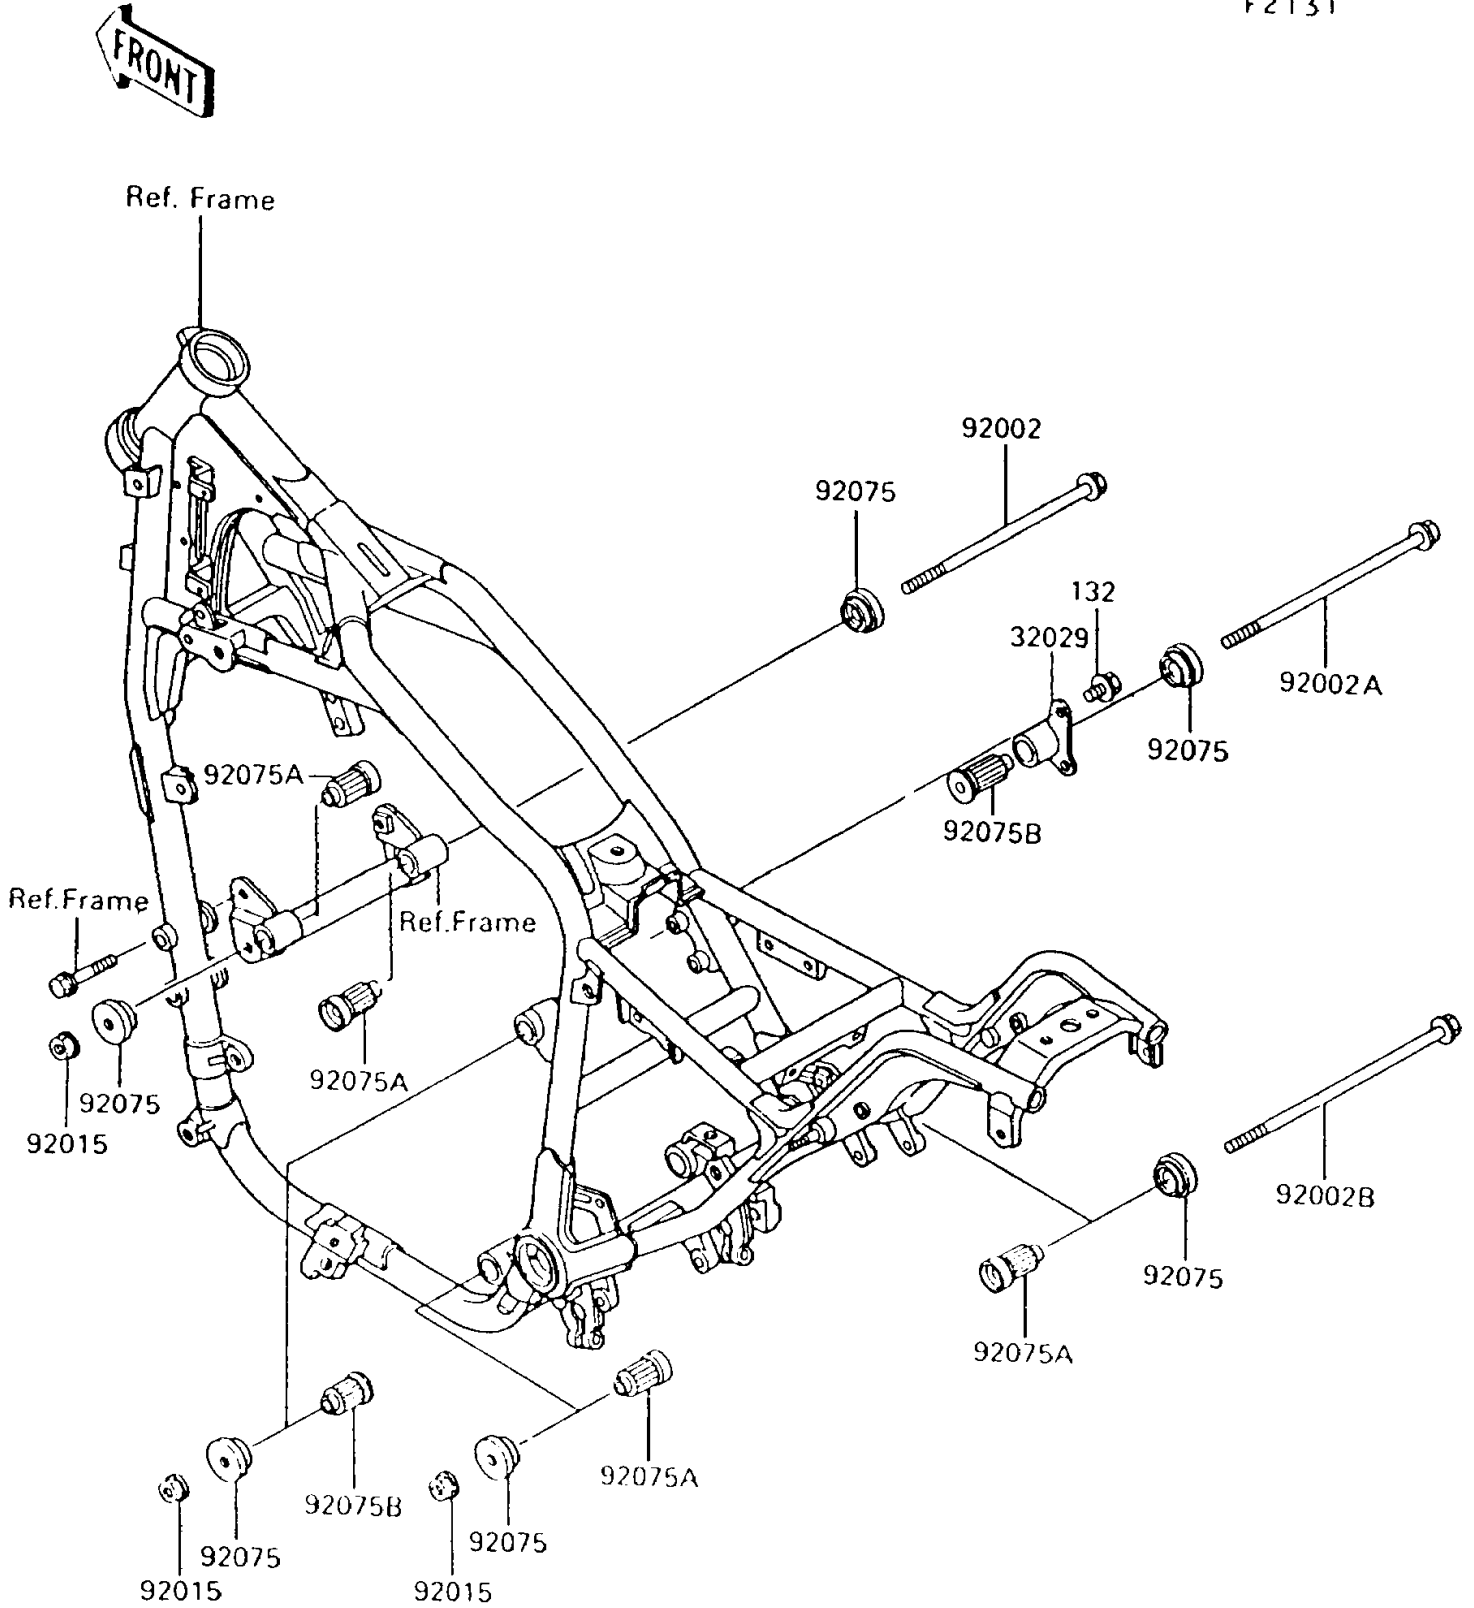

1996 Vulcan 750 PARTS DIAGRAM

Frame Fittings

F2131

1996 Vulcan 750 PARTS LIST

Frame Fittings

ITEM NAME	PART NUMBER	QUANTITY
BOLT-FLANGED-SMALL (Ref # 132)	132J0820	2
BRACKET-ENGINE (Ref # 32029)	32029-1392	1
BOLT,FLANGED,10X285 (Ref # 92002)	92002-1206	1
BOLT,FLANGED,10X260 (Ref # 92002A)	92002-1454	1
BOLT,FLANGED,10X330 (Ref # 92002B)	92002-1540	1
NUT,FLANGED,10MM (Ref # 92015)	92015-1180	3
DAMPER,ENGINE BRACKET (Ref # 92075)	92075-1738	6
DAMPER,ENGINE MOUNT,MAIN (Ref # 92075A)	92075-1739	4
DAMPER,ENGINE MOUNT (Ref # 92075B)	92075-1740	2