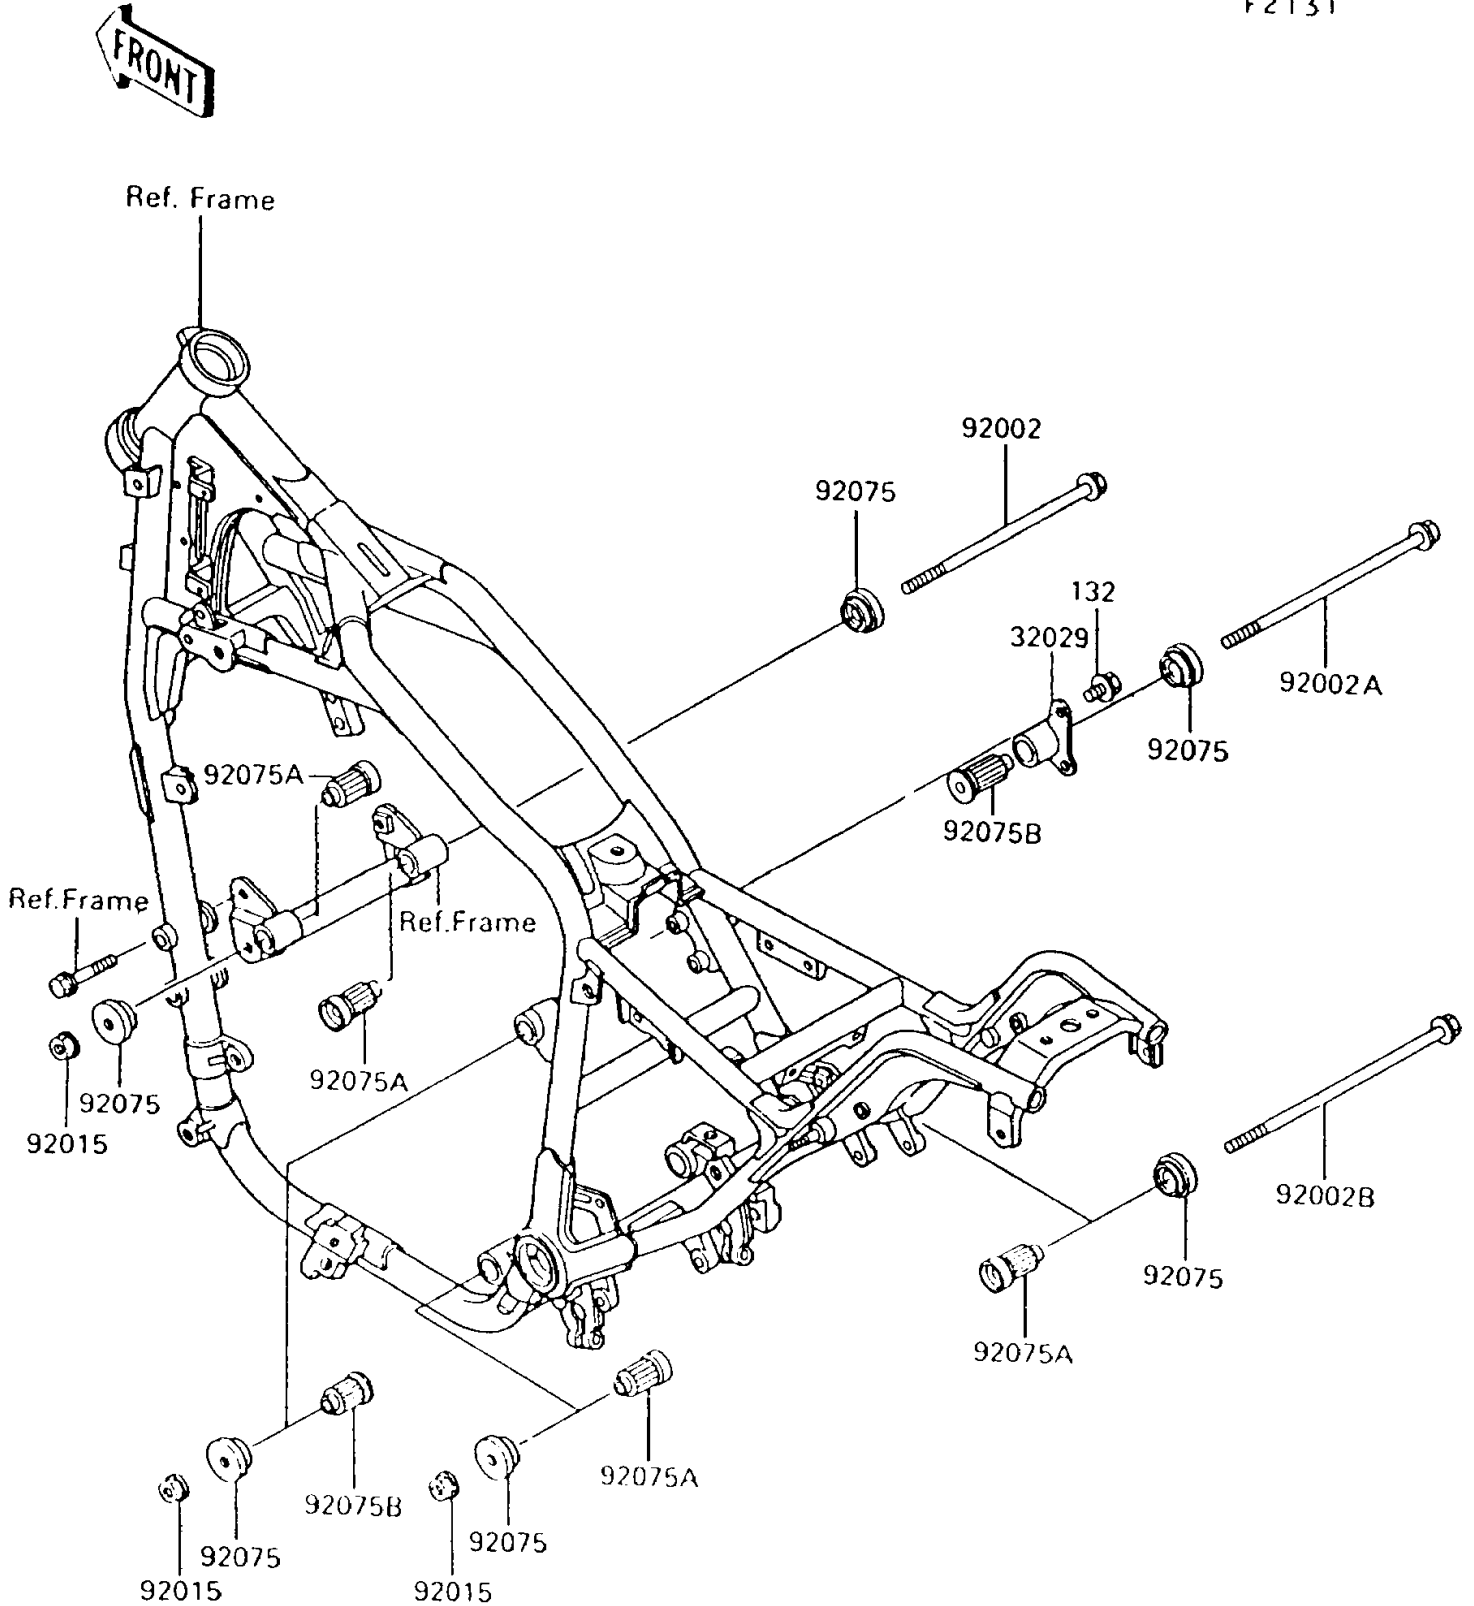

# 1997 Vulcan 750 PARTS DIAGRAM

## Frame Fittings

F2131

# 1997 Vulcan 750 PARTS LIST

## Frame Fittings

ITEM NAME	PART NUMBER	QUANTITY
BOLT-FLANGED-SMALL (Ref # 132)	132J0820	2
BRACKET-ENGINE (Ref # 32029)	32029-1392	1
BOLT,FLANGED,10X285 (Ref # 92002)	92002-1206	1
BOLT,FLANGED,10X260 (Ref # 92002A)	92002-1454	1
BOLT,FLANGED,10X330 (Ref # 92002B)	92002-1540	1
NUT,FLANGED,10MM (Ref # 92015)	92015-1180	3
DAMPER,ENGINE BRACKET (Ref # 92075)	92075-1738	6
DAMPER,ENGINE MOUNT,MAIN (Ref # 92075A)	92075-1739	4
DAMPER,ENGINE MOUNT (Ref # 92075B)	92075-1740	2