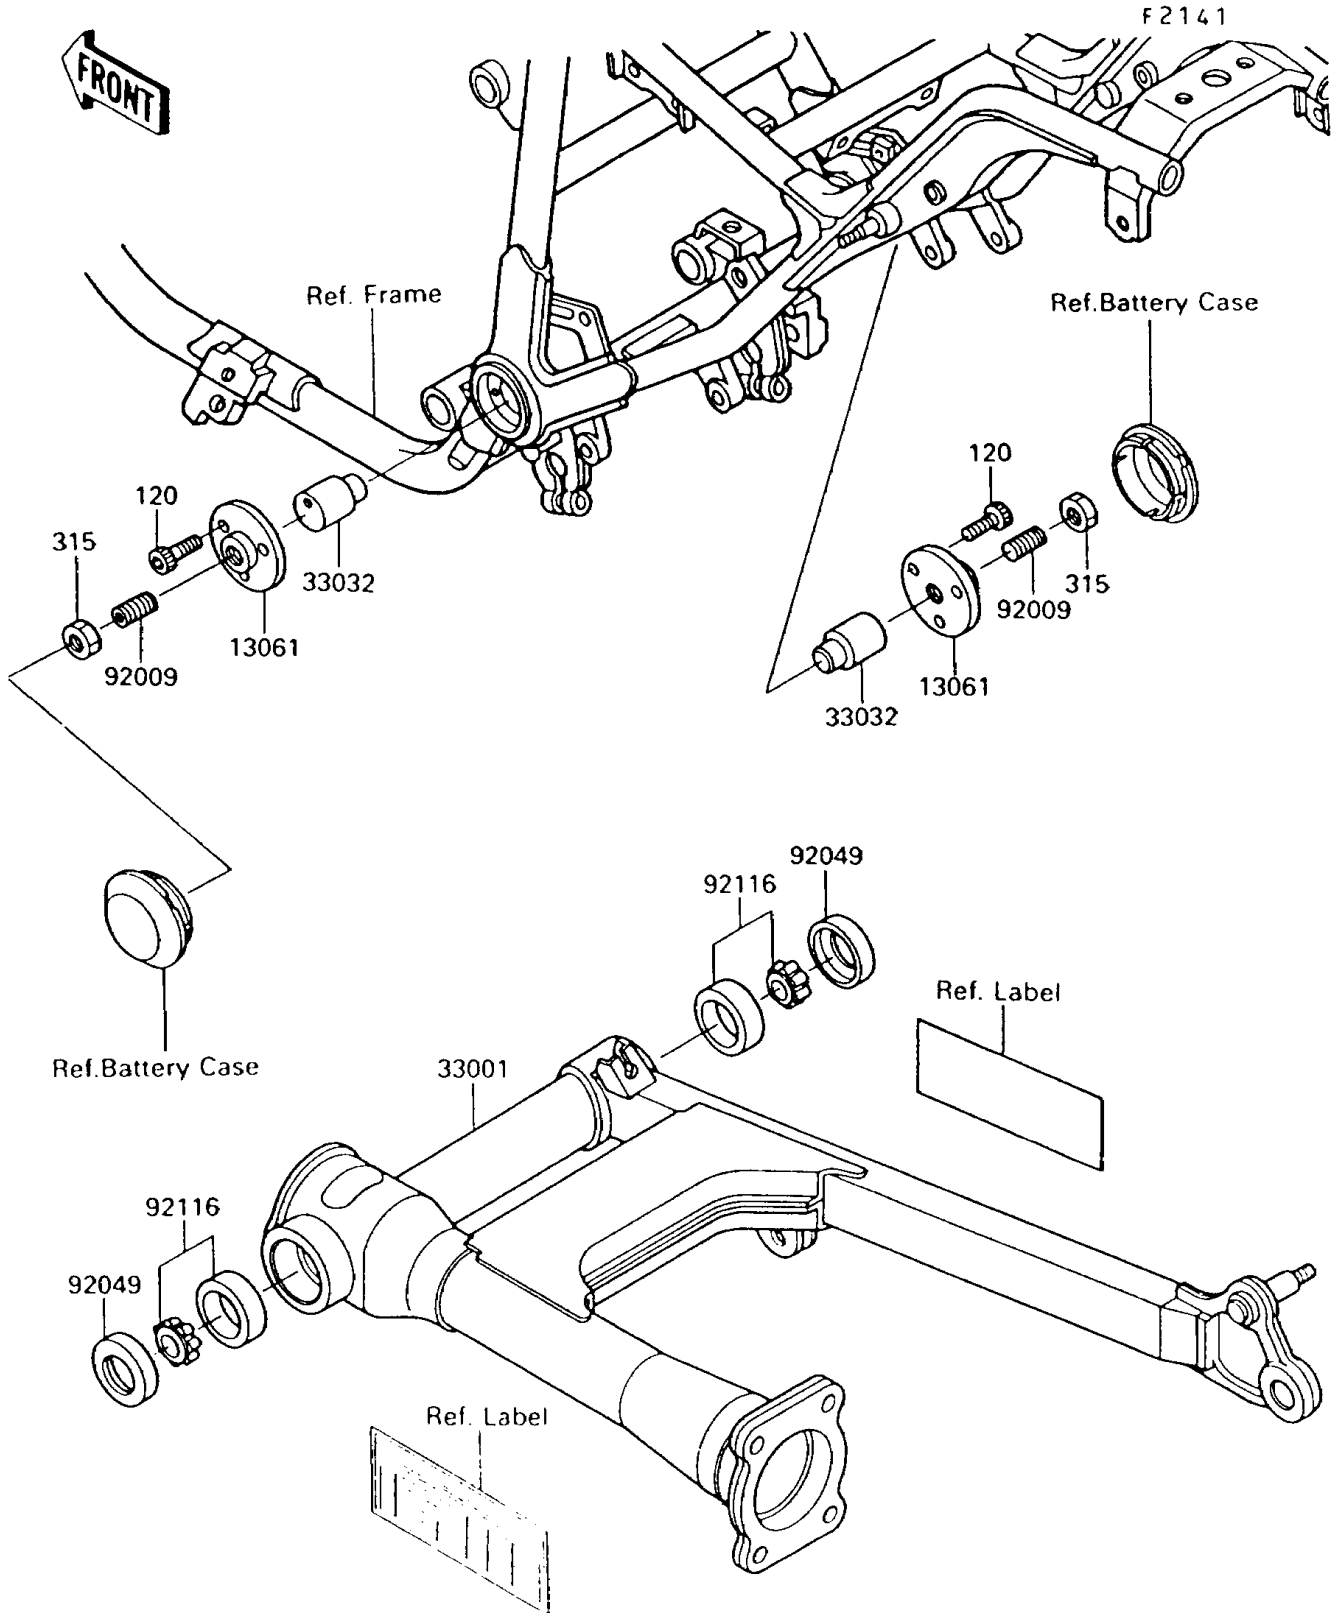

1997 Vulcan 750 PARTS DIAGRAM

Swingarm

1997 Vulcan 750 PARTS LIST

Swingarm

ITEM NAME	PART NUMBER	QUANTITY
BOLT-SOCKET,6X16 (Ref # 120)	120P0616	6
NUT-HEX-FINE (Ref # 315)	315B1200	2
BOSS (Ref # 13061)	13061-1149	2
ARM-COMP-SWING (Ref # 33001)	33001-1234	1
SHAFT-SWING ARM (Ref # 33032)	33032-1043	2
SCREW,SOCKET,12X22 (Ref # 92009)	92009-1374	2
SEAL-OIL,26406 (Ref # 92049)	92049-1030	2
BEARING-ROLLER,4T30203E1 (Ref # 92116)	92116-1001	2