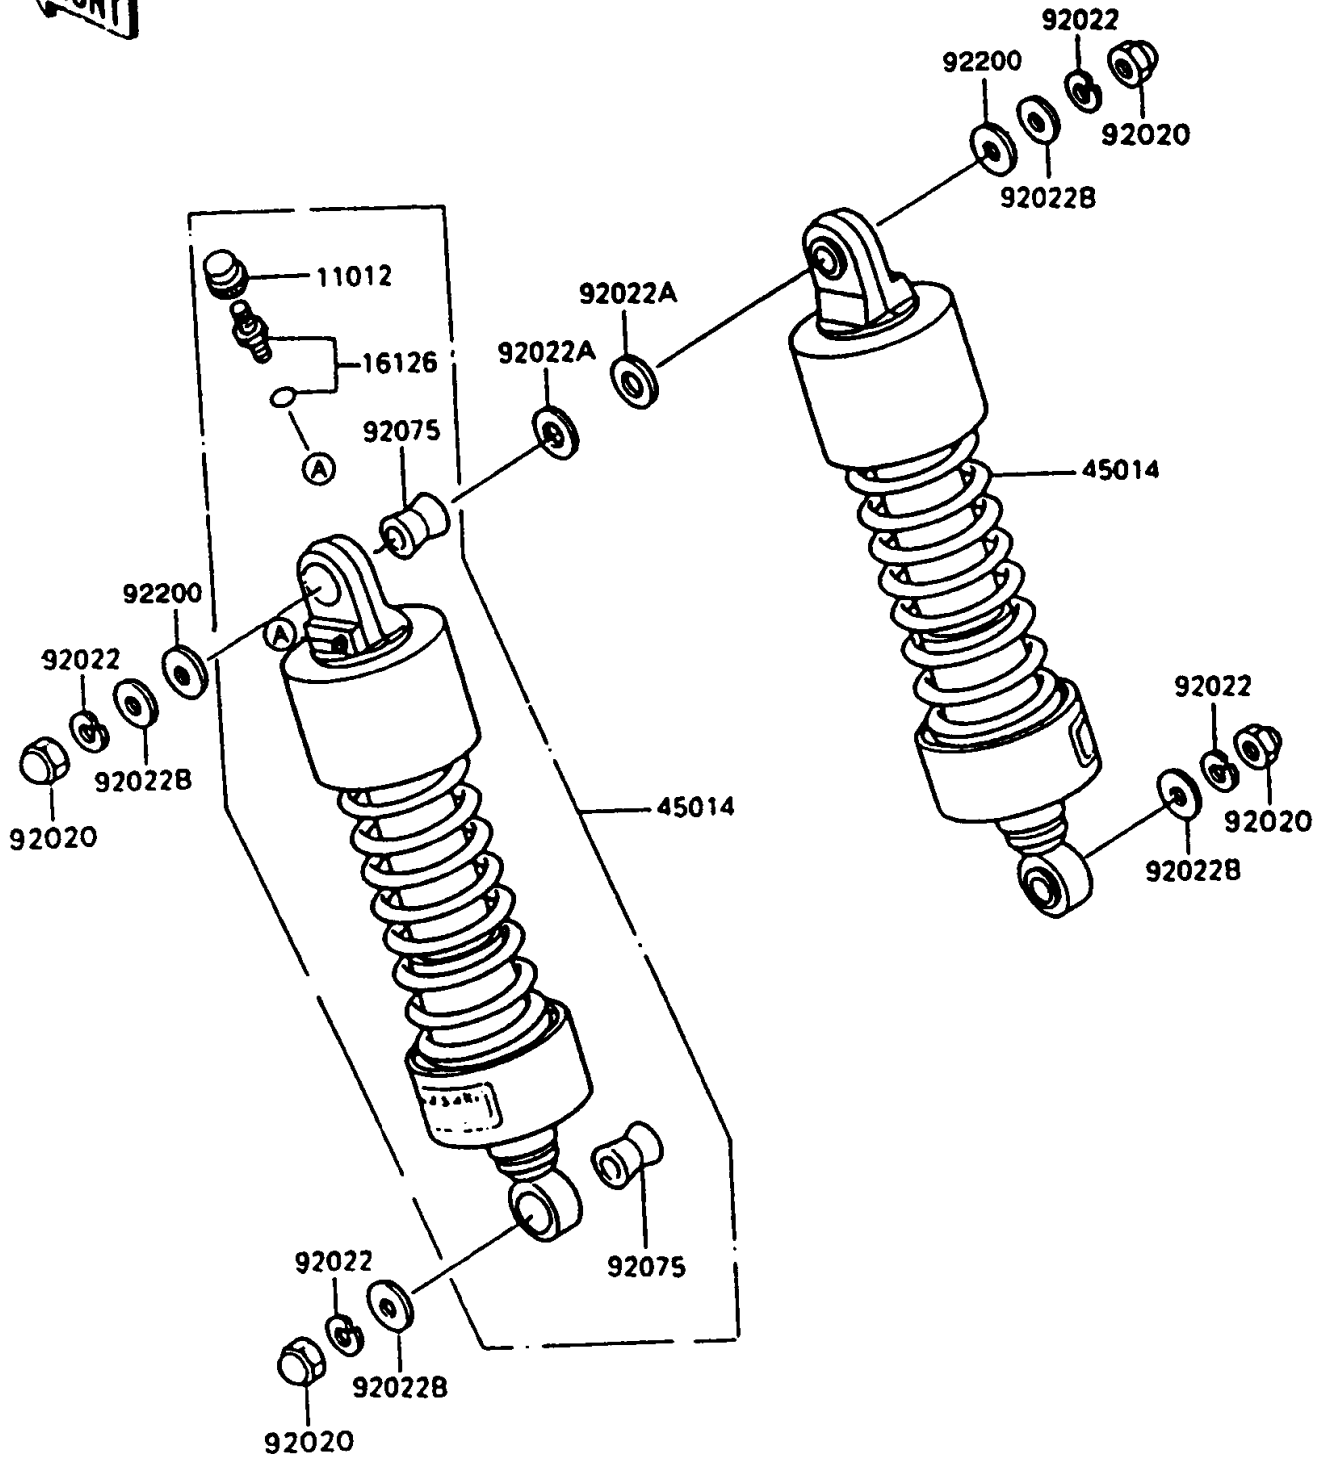

1994 Vulcan 750 PARTS DIAGRAM

Suspension/Shock Absorber

F2151

1994 Vulcan 750 PARTS LIST

Suspension/Shock Absorber

| ITEM NAME | PART NUMBER | QUANTITY |
|------------------------------------|-------------|----------|
| CAP,AIR VALVE (Ref # 11012) | 11012-1469 | 2 |
| VALVE,AIR (Ref # 16126) | 16126-1105 | 2 |
| SHOCKABSORBER (Ref # 45014) | 45014-1304 | 2 |
| NUT,CAP,10MM (Ref # 92020) | 92020-003 | 4 |
| WASHER,SPRING,10MM (Ref # 92022) | 92022-1540 | 4 |
| WASHER,15X26X2.3 (Ref # 92022A) | 92022-1577 | 2 |
| WASHER,10.5X26X2.3 (Ref # 92022B) | 92022-246 | 4 |
| DAMPER,SHOCKABSORBER (Ref # 92075) | 92075-1387 | 4 |
| WASHER,10MM (Ref # 92200) | 92200-1313 | 2 |