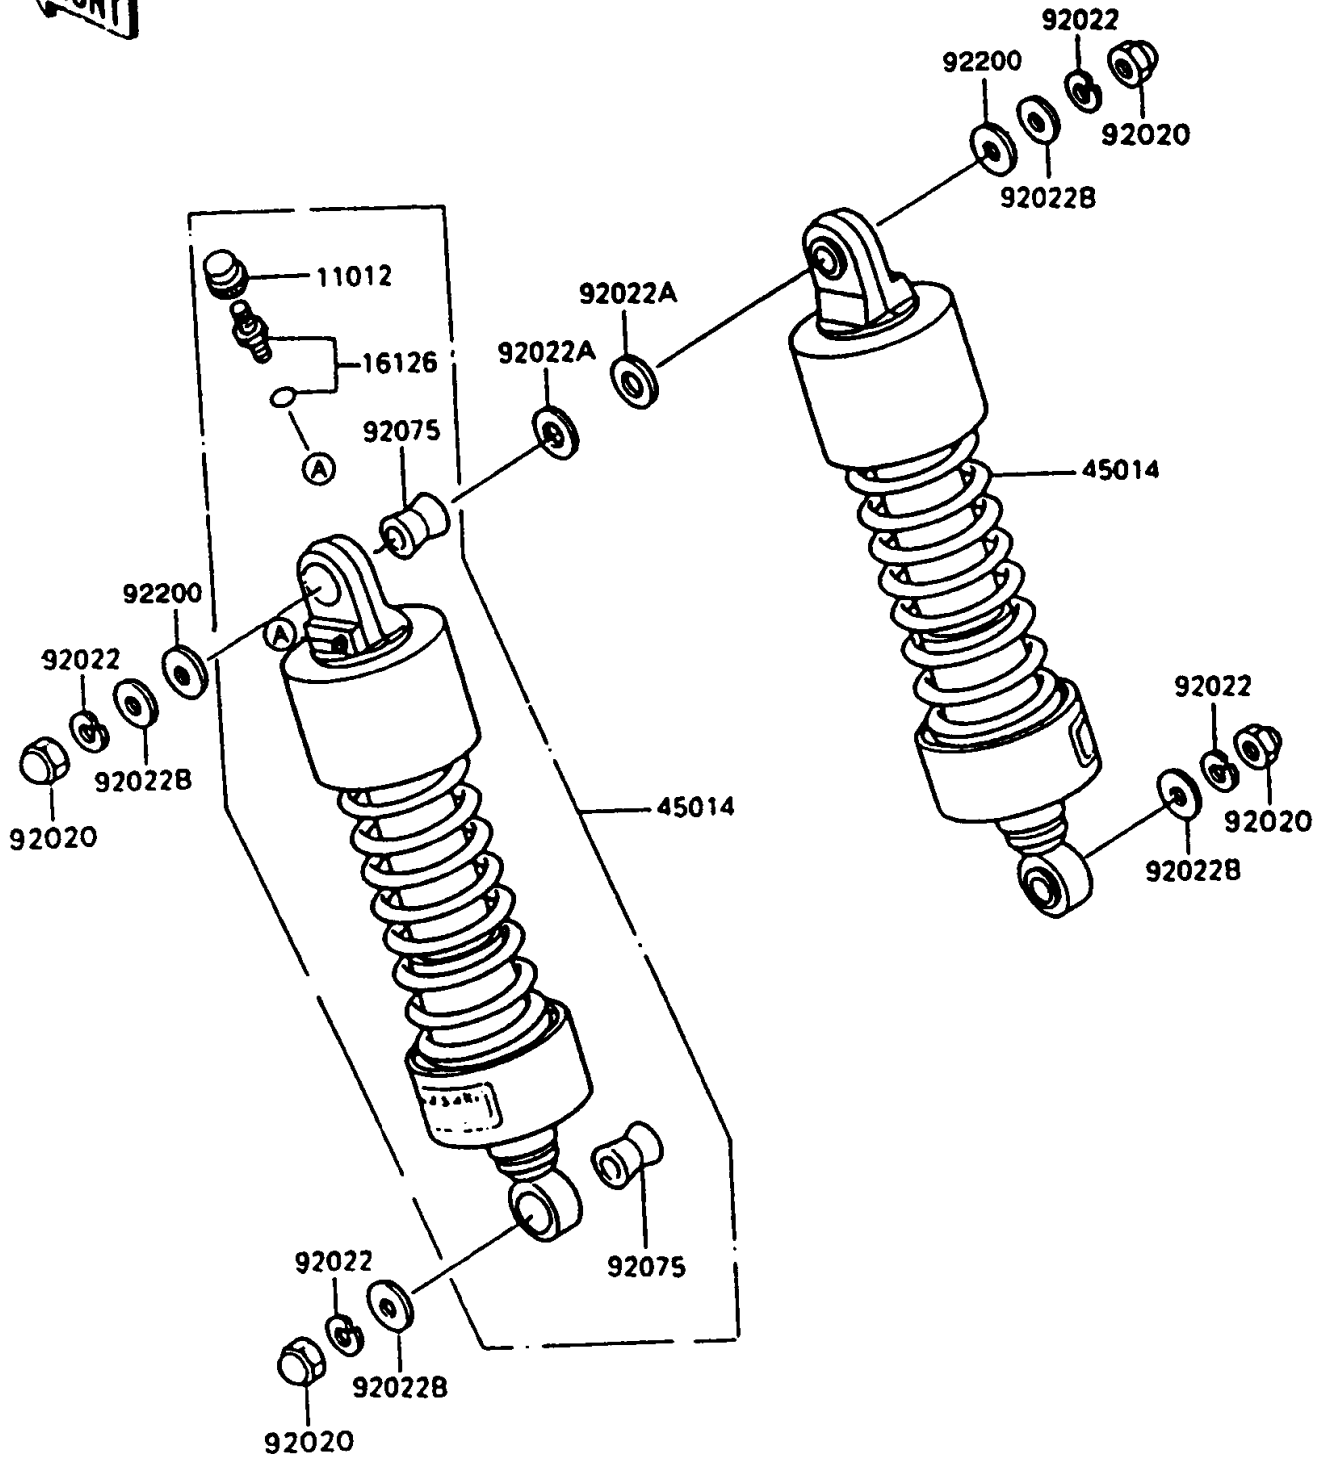

1995 Vulcan 750 PARTS DIAGRAM

Suspension/Shock Absorber

F2151

1995 Vulcan 750 PARTS LIST

Suspension/Shock Absorber

ITEM NAME	PART NUMBER	QUANTITY
CAP,AIR VALVE (Ref # 11012)	11012-1469	2
VALVE,AIR (Ref # 16126)	16126-1105	2
SHOCKABSORBER (Ref # 45014)	45014-1304	2
NUT,CAP,10MM (Ref # 92020)	92020-003	4
WASHER,SPRING,10MM (Ref # 92022)	92022-1540	4
WASHER,15X26X2.3 (Ref # 92022A)	92022-1577	2
WASHER,10.5X26X2.3 (Ref # 92022B)	92022-246	4
DAMPER,SHOCKABSORBER (Ref # 92075)	92075-1387	4
WASHER,10MM (Ref # 92200)	92200-1313	2