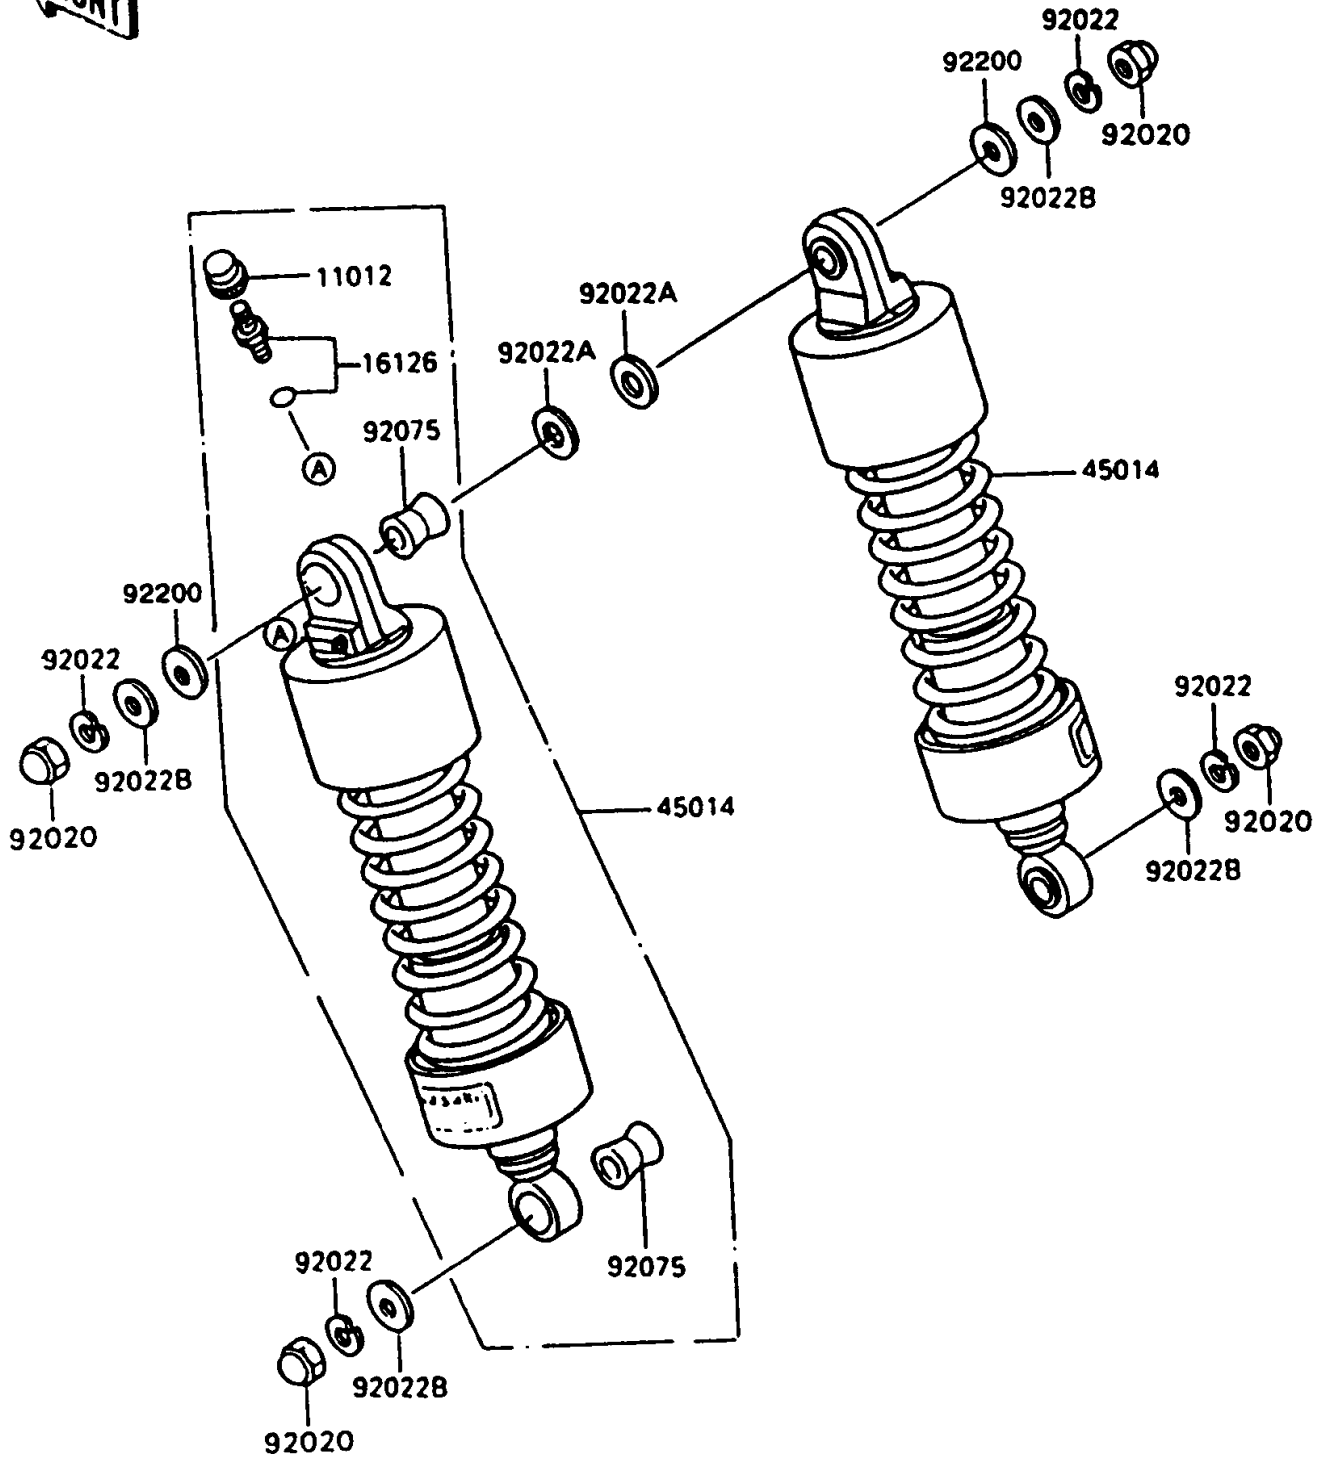

# 1995 Vulcan 750 PARTS DIAGRAM

Suspension/Shock Absorber

F2151

# 1995 Vulcan 750 PARTS LIST

## Suspension/Shock Absorber

ITEM NAME	PART NUMBER	QUANTITY
CAP,AIR VALVE (Ref # 11012)	11012-1469	2
VALVE,AIR (Ref # 16126)	16126-1105	2
SHOCKABSORBER (Ref # 45014)	45014-1304	2
NUT,CAP,10MM (Ref # 92020)	92020-003	4
WASHER,SPRING,10MM (Ref # 92022)	92022-1540	4
WASHER,15X26X2.3 (Ref # 92022A)	92022-1577	2
WASHER,10.5X26X2.3 (Ref # 92022B)	92022-246	4
DAMPER,SHOCKABSORBER (Ref # 92075)	92075-1387	4
WASHER,10MM (Ref # 92200)	92200-1313	2