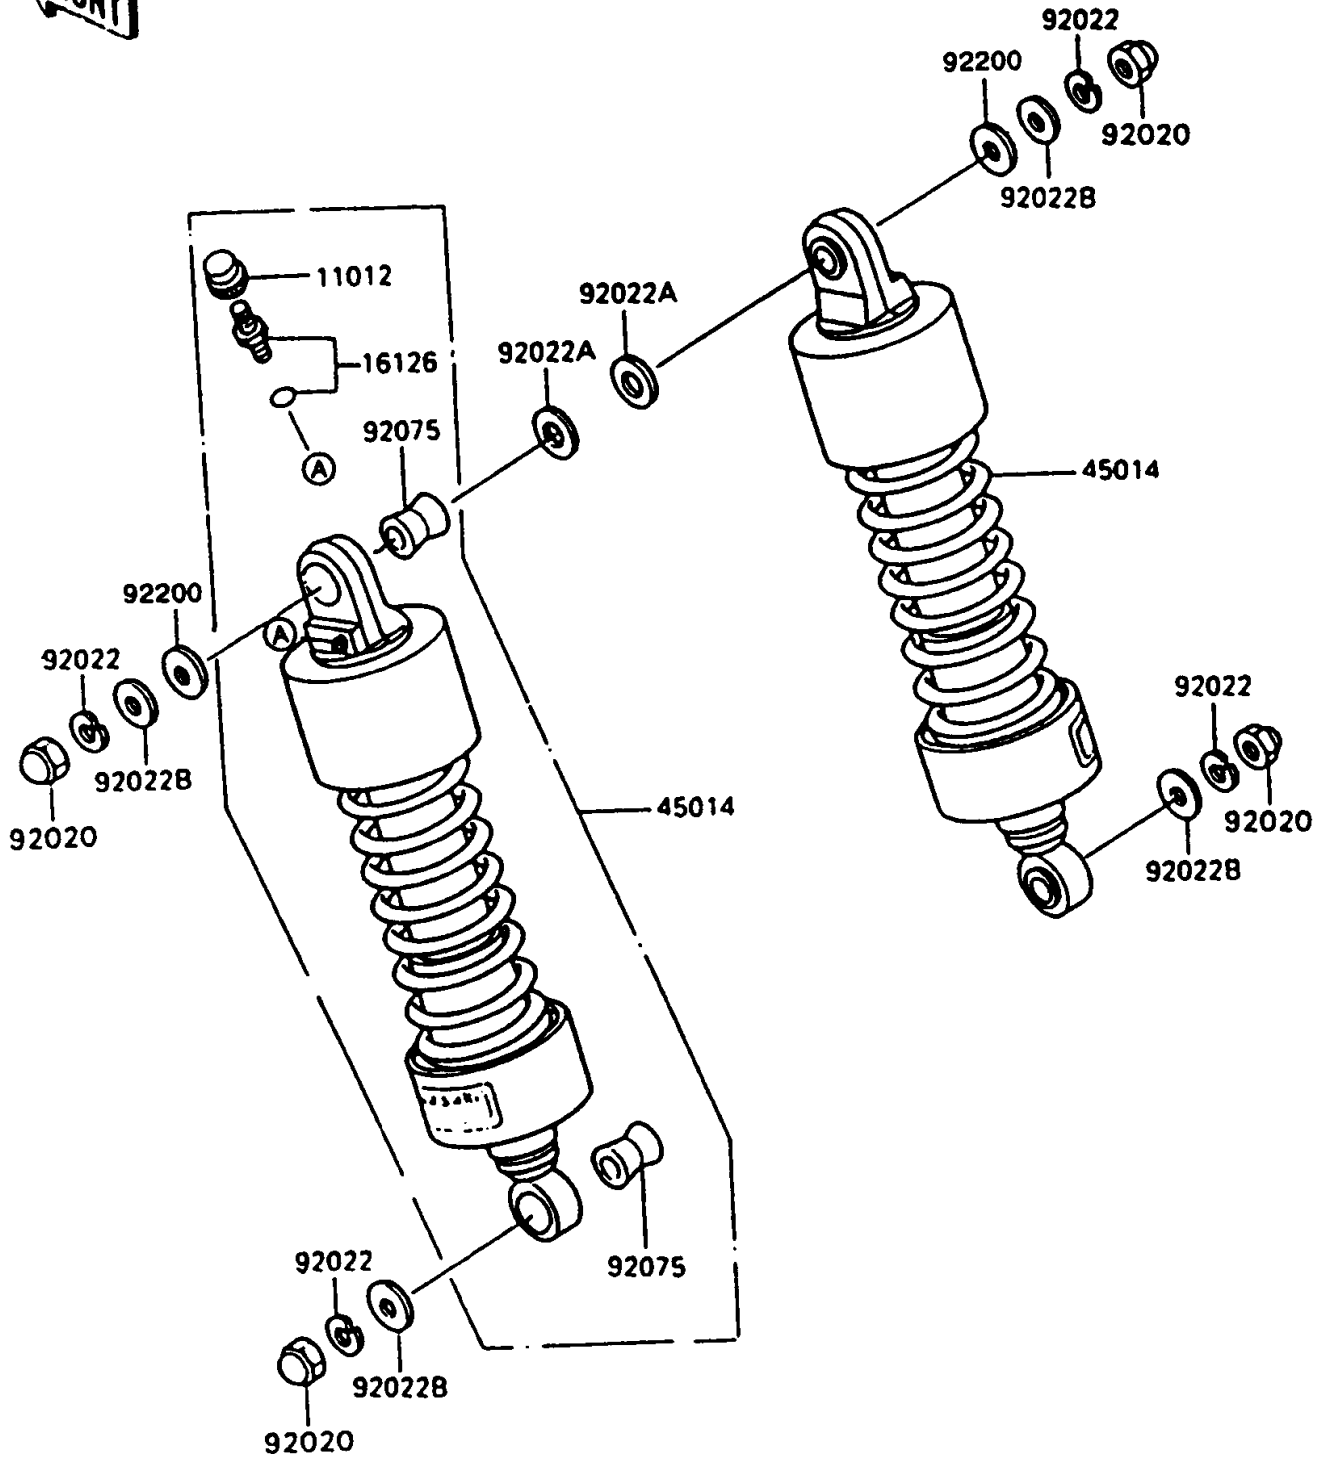

1996 Vulcan 750 PARTS DIAGRAM

Suspension/Shock Absorber

F2151

1996 Vulcan 750 PARTS LIST

Suspension/Shock Absorber

ITEM NAME	PART NUMBER	QUANTITY
CAP,AIR VALVE (Ref # 11012)	11012-1469	2
VALVE,AIR (Ref # 16126)	16126-1105	2
SHOCKABSORBER (Ref # 45014)	45014-1304	2
NUT,CAP,10MM (Ref # 92020)	92020-003	4
WASHER,SPRING,10MM (Ref # 92022)	92022-1540	4
WASHER,15X26X2.3 (Ref # 92022A)	92022-1577	2
WASHER,10.5X26X2.3 (Ref # 92022B)	92022-246	4
DAMPER,SHOCKABSORBER (Ref # 92075)	92075-1387	4
WASHER,10MM (Ref # 92200)	92200-1313	2