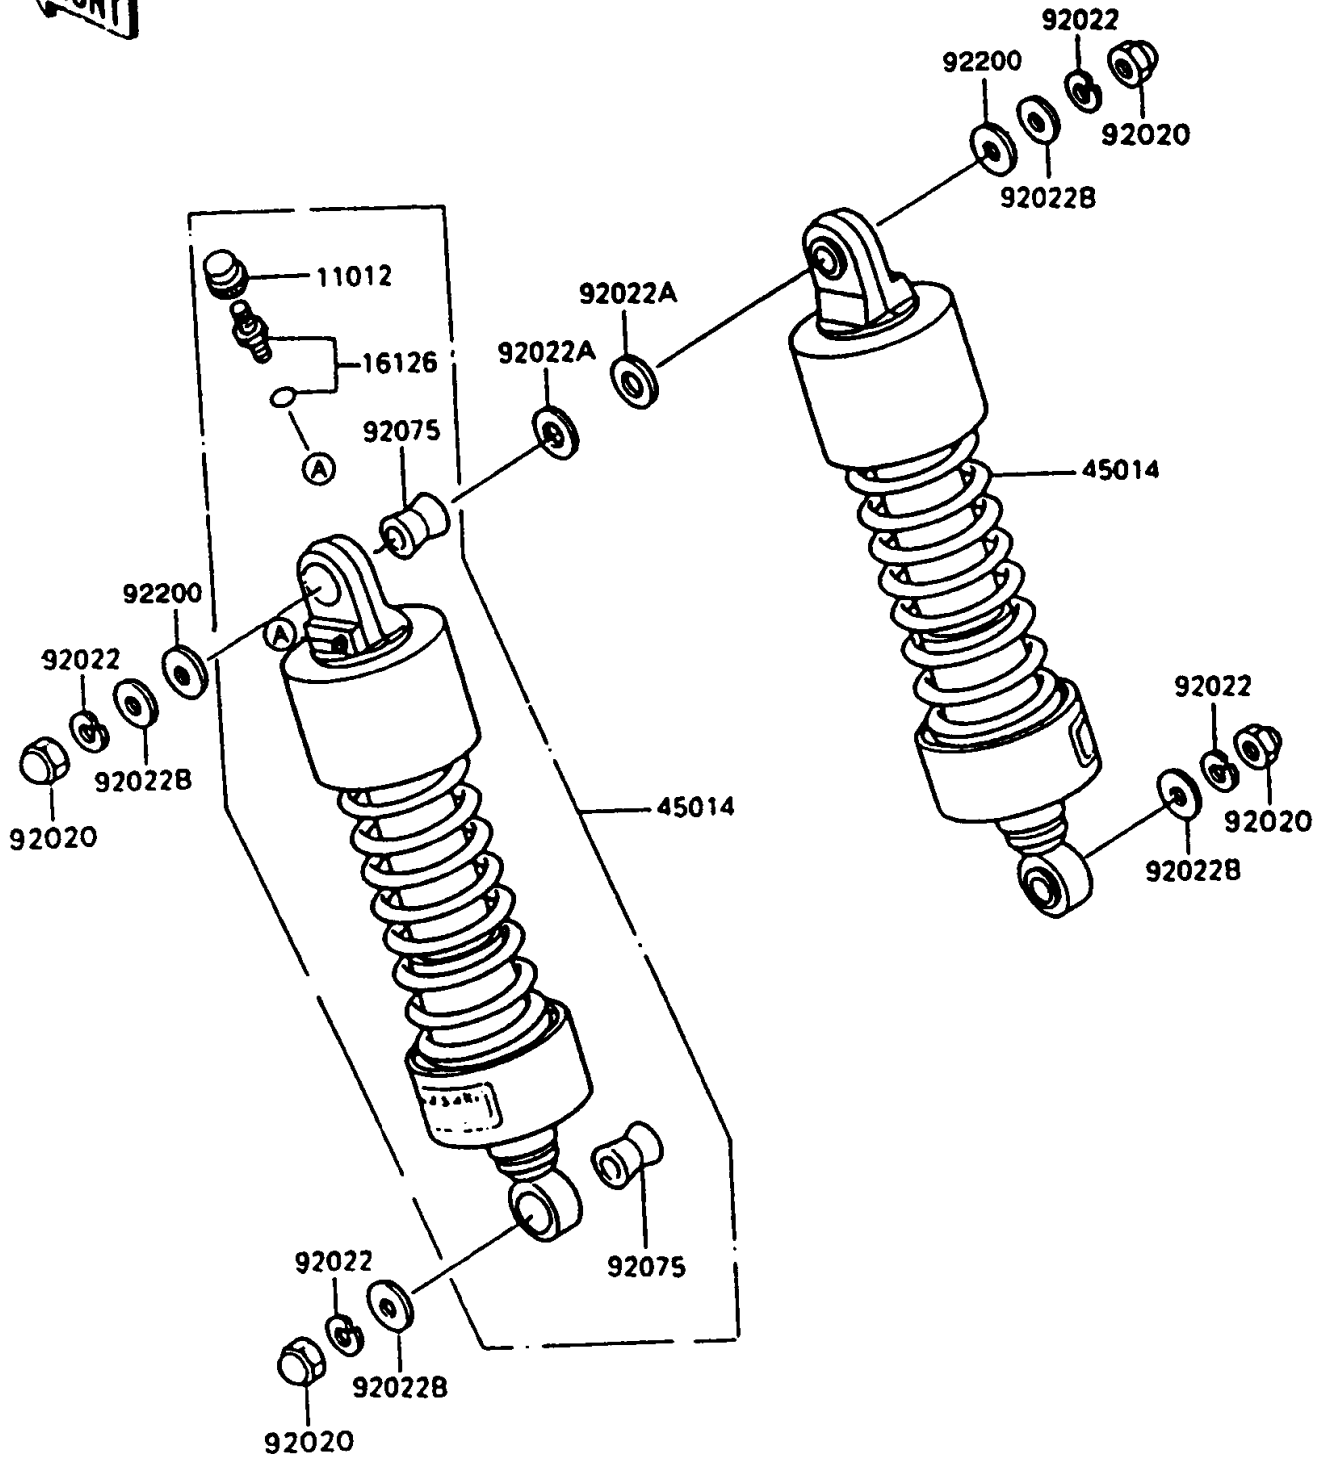

1998 Vulcan 750 PARTS DIAGRAM

Suspension/Shock Absorber

F2151

1998 Vulcan 750 PARTS LIST

Suspension/Shock Absorber

ITEM NAME	PART NUMBER	QUANTITY
CAP,AIR VALVE (Ref # 11012)	11012-1469	2
VALVE,AIR (Ref # 16126)	16126-1105	2
SHOCKABSORBER (Ref # 45014)	45014-1304	2
NUT,CAP,10MM (Ref # 92020)	92020-003	4
WASHER,SPRING,10MM (Ref # 92022)	92022-1540	4
WASHER,15X26X2.3 (Ref # 92022A)	92022-1577	2
WASHER,10.5X26X2.3 (Ref # 92022B)	92022-246	4
DAMPER,SHOCKABSORBER (Ref # 92075)	92075-1387	4
WASHER,10MM (Ref # 92200)	92200-1313	2