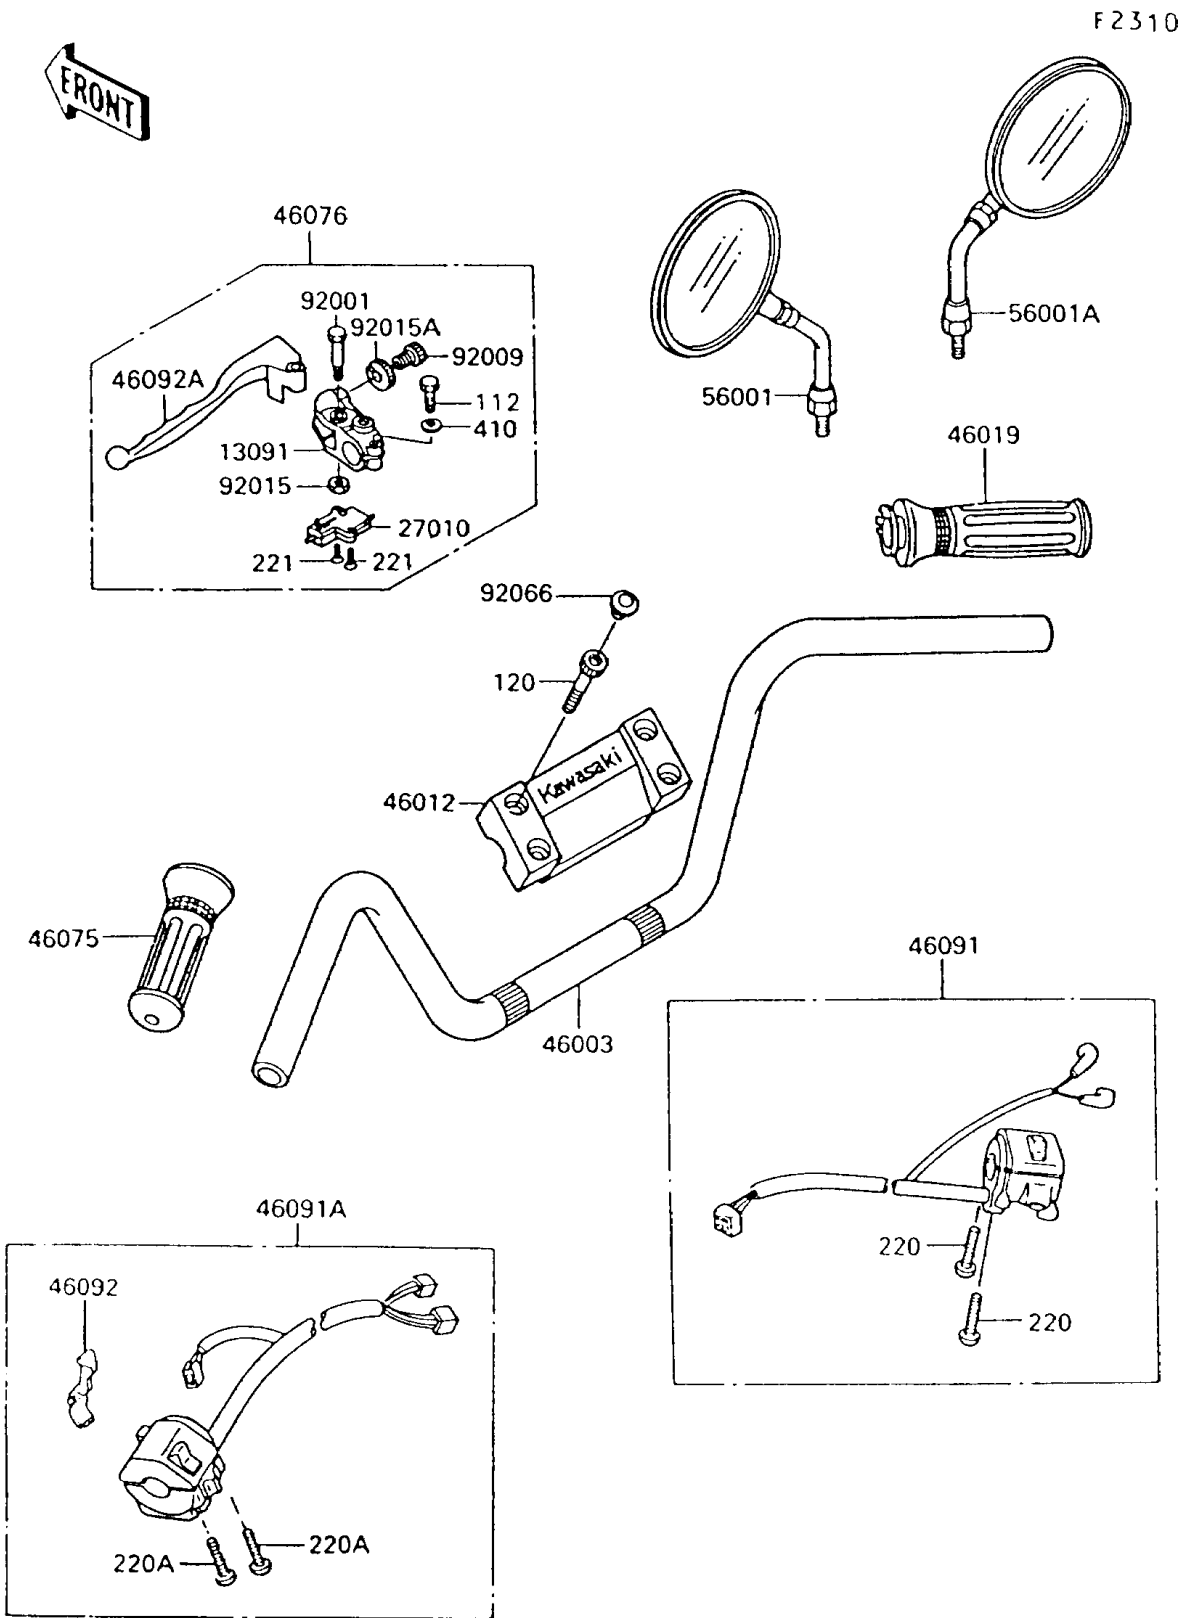

1996 Vulcan 750 PARTS DIAGRAM

Handlebar

1996 Vulcan 750 PARTS LIST

Handlebar

ITEM NAME	PART NUMBER	QUANTITY
BOLT-UPSET,6X22 (Ref # 112)	112C0622	1
BOLT-SOCKET,8X30,BLACK (Ref # 120)	120S0830	4
SCREW-PAN-CROS (Ref # 220)	220C0540	2
SCREW-PAN-CROS (Ref # 220A)	220C0545	2
SCREW-CSK-CROS (Ref # 221)	221C0316	2
WASHER-PLAIN-SMALL,6MM,BLACK (Ref # 410)	410F0600	1
HOLDER,CLUTCH LEVER,F.BLACK (Ref # 13091)	13091-1185	1
SWITCH,CLUTCH,BLACK (Ref # 27010)	27010-1094	1
HANDLE (Ref # 46003)	46003-1179	1
HOLDER-HANDLE (Ref # 46012)	46012-1139	1
GRIP-ASSY,THROTTLE (Ref # 46019)	46019-1062	1
GRIP,LH (Ref # 46075)	46075-1061	1
LEVER-ASSY-GRIP,CLUTCH (Ref # 46076)	46076-1185	1
HOUSING-ASSY-CONTROL,RH (Ref # 46091)	46091-1372	1
HOUSING-ASSY-CONTROL,LH (Ref # 46091A)	46091-1514	1
LEVER-GRIP,CHOKE (Ref # 46092)	46092-1124	1
LEVER-GRIP,CLUTCH (Ref # 46092A)	46092-1170	1
MIRROR-ASSY,LH (Ref # 56001)	56001-1264	1
MIRROR-ASSY,RH (Ref # 56001A)	56001-1265	1
BOLT,CLUTCH LEVER,BLACK (Ref # 92001)	92001-1548	1
SCREW,CABLE ADJUST,8MM,BLACK (Ref # 92009)	92009-1134	1
NUT,LOCK,6MM,BLACK (Ref # 92015)	92015-1191	1
NUT,CABLE ADJUST LOCK,BLACK (Ref # 92015A)	92015-1197	1
PLUG (Ref # 92066)	92066-1216	4