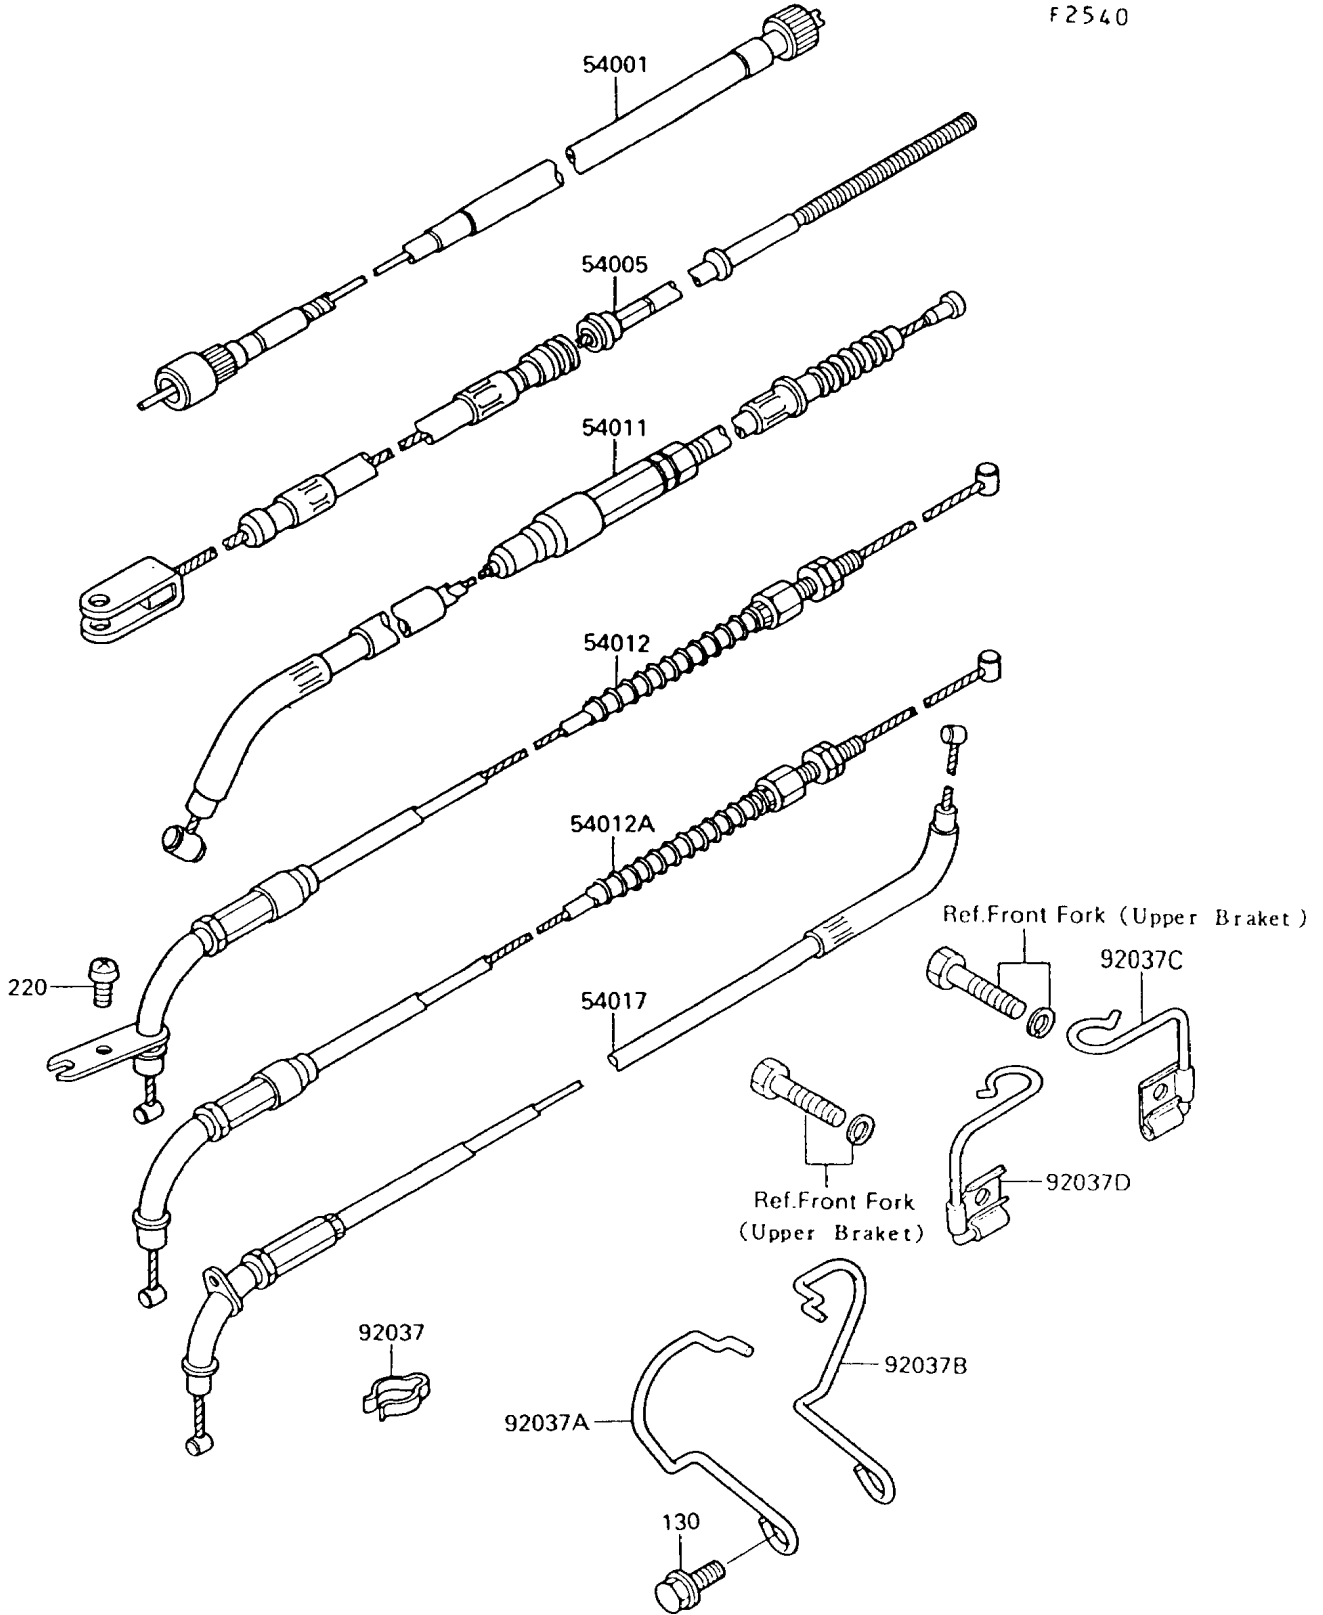

# 1996 Vulcan 750 PARTS DIAGRAM

Cables

F2540

## 1996 Vulcan 750 PARTS LIST

### Cables

ITEM NAME	PART NUMBER	QUANTITY
BOLT-FLANGED,6X14 (Ref # 130)	130C0614	1
SCREW-PAN-CROS (Ref # 220)	220C0514	1
CABLE-SPEEDOMETER (Ref # 54001)	54001-1029	1
CABLE-BRAKE (Ref # 54005)	54005-1124	1
CABLE-CLUTCH (Ref # 54011)	54011-1227	1
CABLE-THROTTLE,OPENING (Ref # 54012)	54012-1242	1
CABLE-THROTTLE,CLOSING (Ref # 54012A)	54012-1243	1
CABLE-STARTER (Ref # 54017)	54017-1059	1
CLAMP,CABLE (Ref # 92037)	92037-093	1
CLAMP,HARNESS (Ref # 92037A)	92037-1638	1
CLAMP,CABLE (Ref # 92037B)	92037-1639	1
CLAMP,CABLE (Ref # 92037C)	92037-1666	1
CLAMP,CABLE (Ref # 92037D)	92037-1667	1