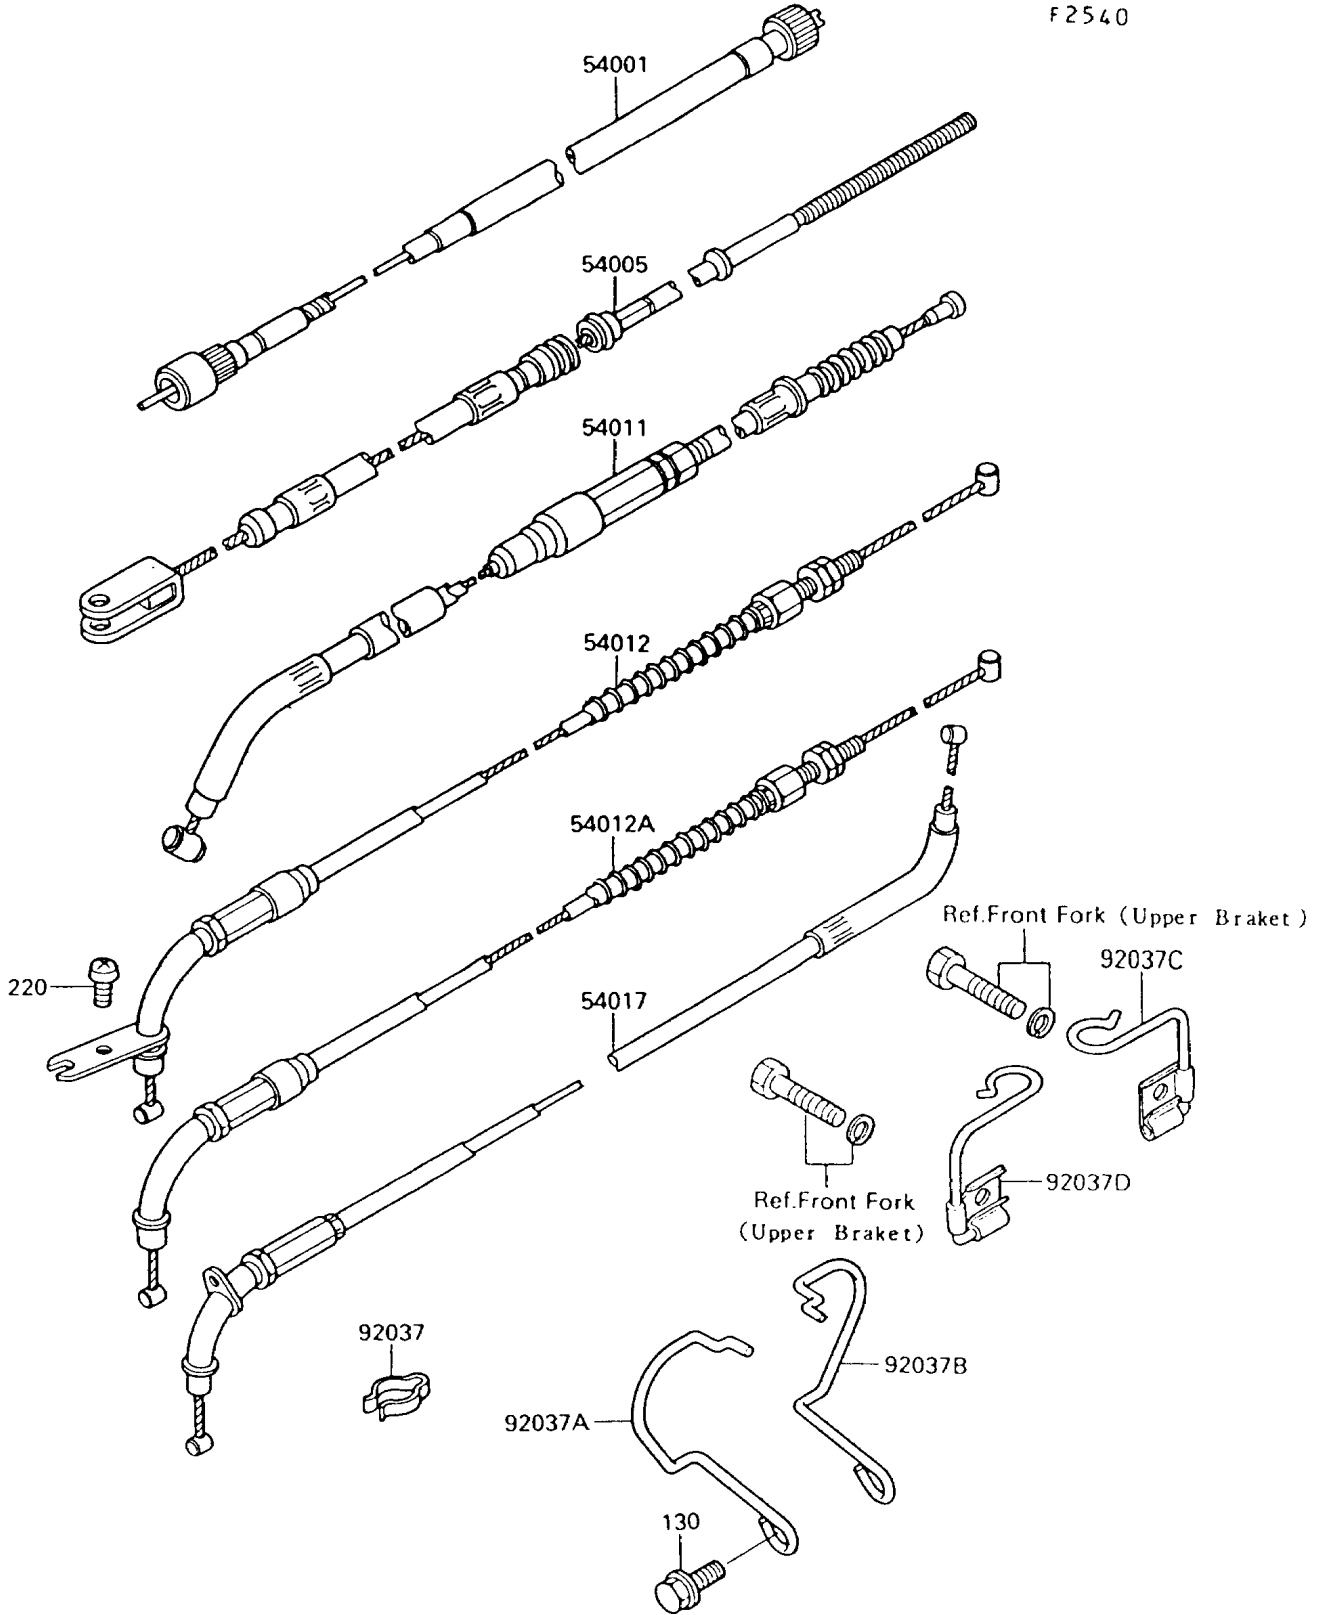

1997 Vulcan 750 PARTS DIAGRAM

Cables

F2540

1997 Vulcan 750 PARTS LIST

Cables

ITEM NAME	PART NUMBER	QUANTITY
BOLT-FLANGED,6X14 (Ref # 130)	130C0614	1
SCREW-PAN-CROS (Ref # 220)	220C0514	1
CABLE-SPEEDOMETER (Ref # 54001)	54001-1029	1
CABLE-BRAKE (Ref # 54005)	54005-1124	1
CABLE-CLUTCH (Ref # 54011)	54011-1227	1
CABLE-THROTTLE,OPENING (Ref # 54012)	54012-1242	1
CABLE-THROTTLE,CLOSING (Ref # 54012A)	54012-1243	1
CABLE-STARTER (Ref # 54017)	54017-1059	1
CLAMP,CABLE (Ref # 92037)	92037-093	1
CLAMP,HARNESS (Ref # 92037A)	92037-1638	1
CLAMP,CABLE (Ref # 92037B)	92037-1639	1
CLAMP,CABLE (Ref # 92037C)	92037-1666	1
CLAMP,CABLE (Ref # 92037D)	92037-1667	1