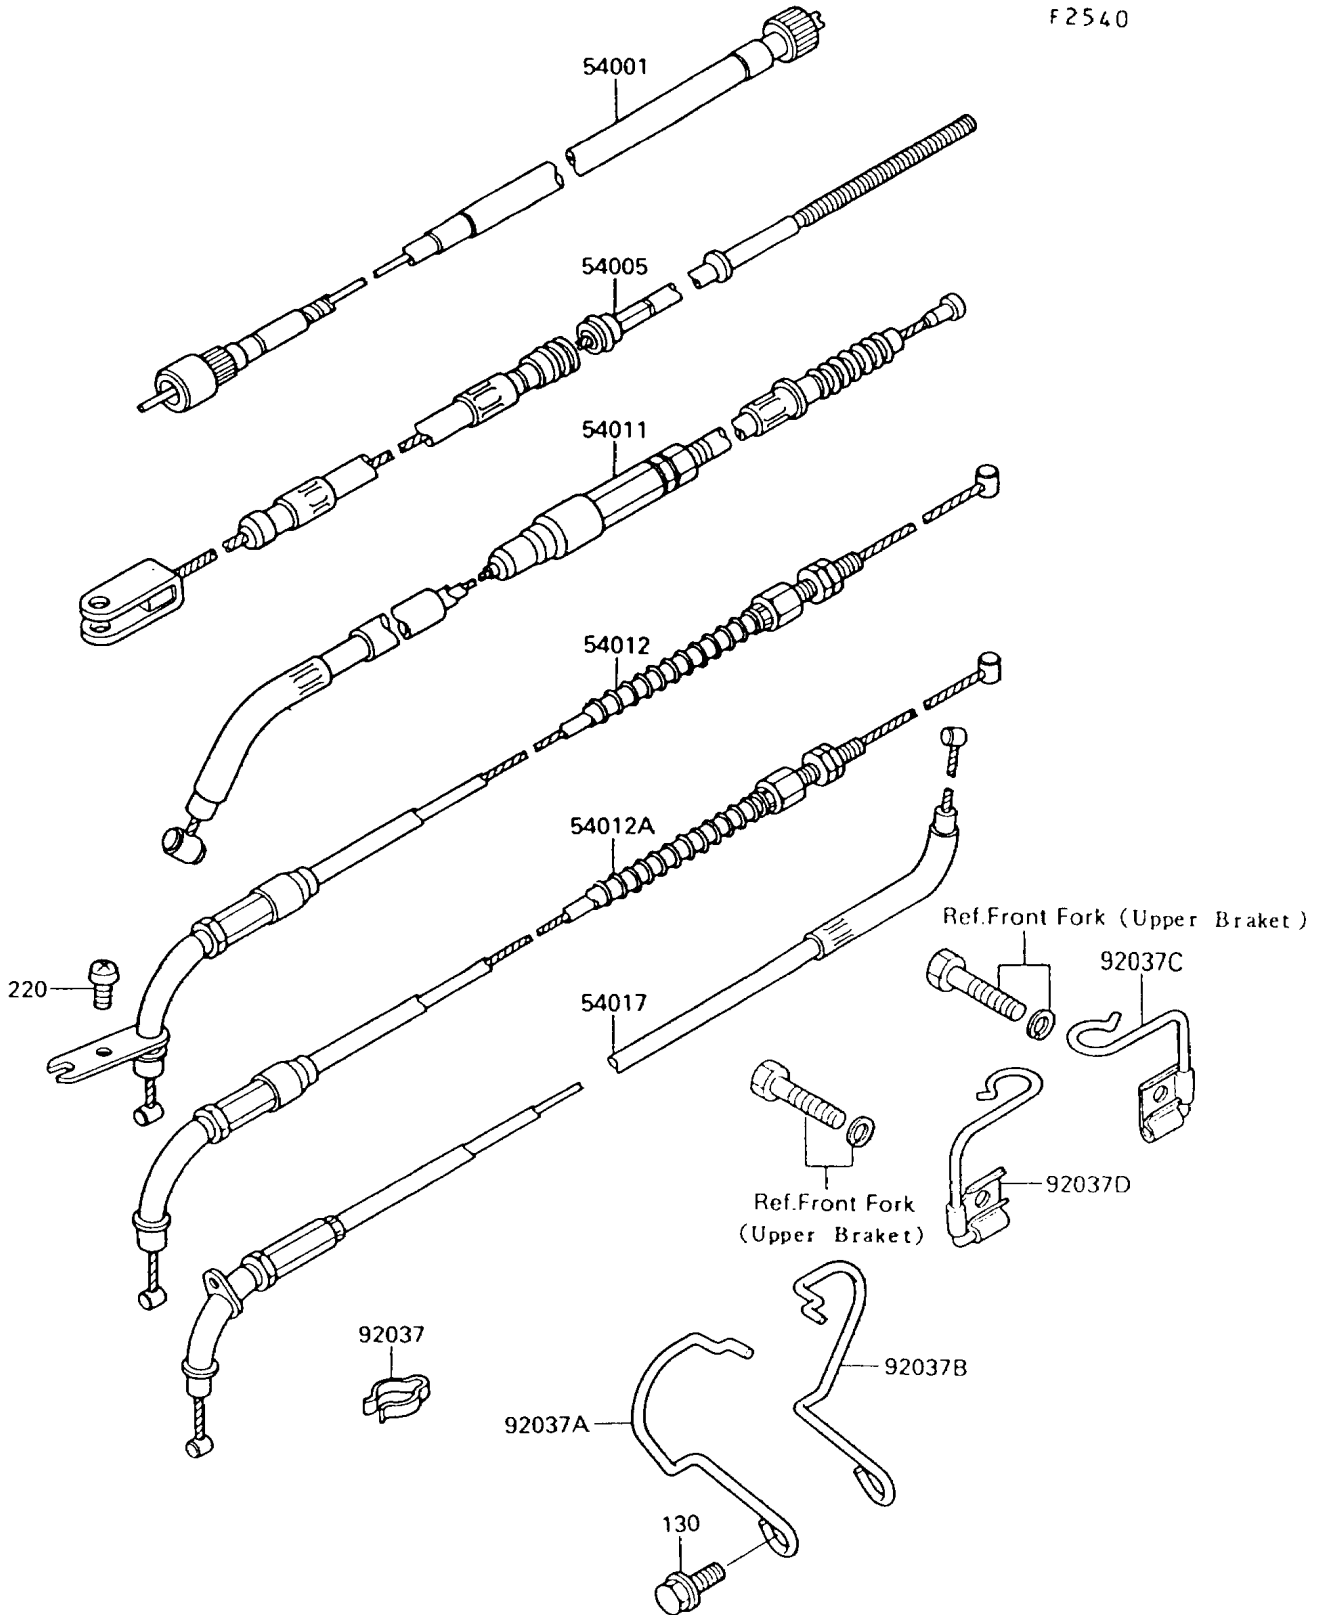

1998 Vulcan 750 PARTS DIAGRAM

Cables

F2540

1998 Vulcan 750 PARTS LIST

Cables

ITEM NAME	PART NUMBER	QUANTITY
BOLT-FLANGED,6X14 (Ref # 130)	130C0614	1
SCREW-PAN-CROS (Ref # 220)	220C0514	1
CABLE-SPEEDOMETER (Ref # 54001)	54001-1029	1
CABLE-BRAKE (Ref # 54005)	54005-1124	1
CABLE-CLUTCH (Ref # 54011)	54011-1227	1
CABLE-THROTTLE,OPENING (Ref # 54012)	54012-1242	1
CABLE-THROTTLE,CLOSING (Ref # 54012A)	54012-1243	1
CABLE-STARTER (Ref # 54017)	54017-1059	1
CLAMP,CABLE (Ref # 92037)	92037-093	1
CLAMP,HARNESS (Ref # 92037A)	92037-1638	1
CLAMP,CABLE (Ref # 92037B)	92037-1639	1
CLAMP,CABLE (Ref # 92037C)	92037-1666	1
CLAMP,CABLE (Ref # 92037D)	92037-1667	1