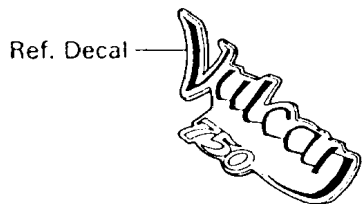

1994 Vulcan 750 PARTS DIAGRAM

Side Covers

F2611

1994 Vulcan 750 PARTS LIST

Side Covers

ITEM NAME	PART NUMBER	QUANTITY
COVER-SIDE,LH (Ref # 36001)	36001-1359	1
COVER-SIDE,RH (Ref # 36001A)	36001-1360	1
SCREW,6X40 (Ref # 92009)	92009-1091	1
SCREW,6X25.5 (Ref # 92009A)	92009-1373	1
GROMMET (Ref # 92071)	92071-056	4