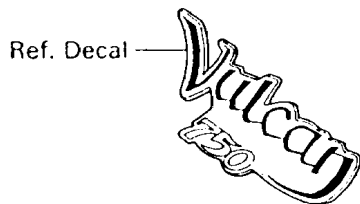

1996 Vulcan 750 PARTS DIAGRAM

Side Covers

F2611

1996 Vulcan 750 PARTS LIST

Side Covers

ITEM NAME	PART NUMBER	QUANTITY
COVER-SIDE,LH (Ref # 36001)	36001-1359	1
COVER-SIDE,RH (Ref # 36001A)	36001-1360	1
SCREW,6X40 (Ref # 92009)	92009-1091	1
SCREW,6X25.5 (Ref # 92009A)	92009-1373	1
GROMMET (Ref # 92071)	92071-056	4