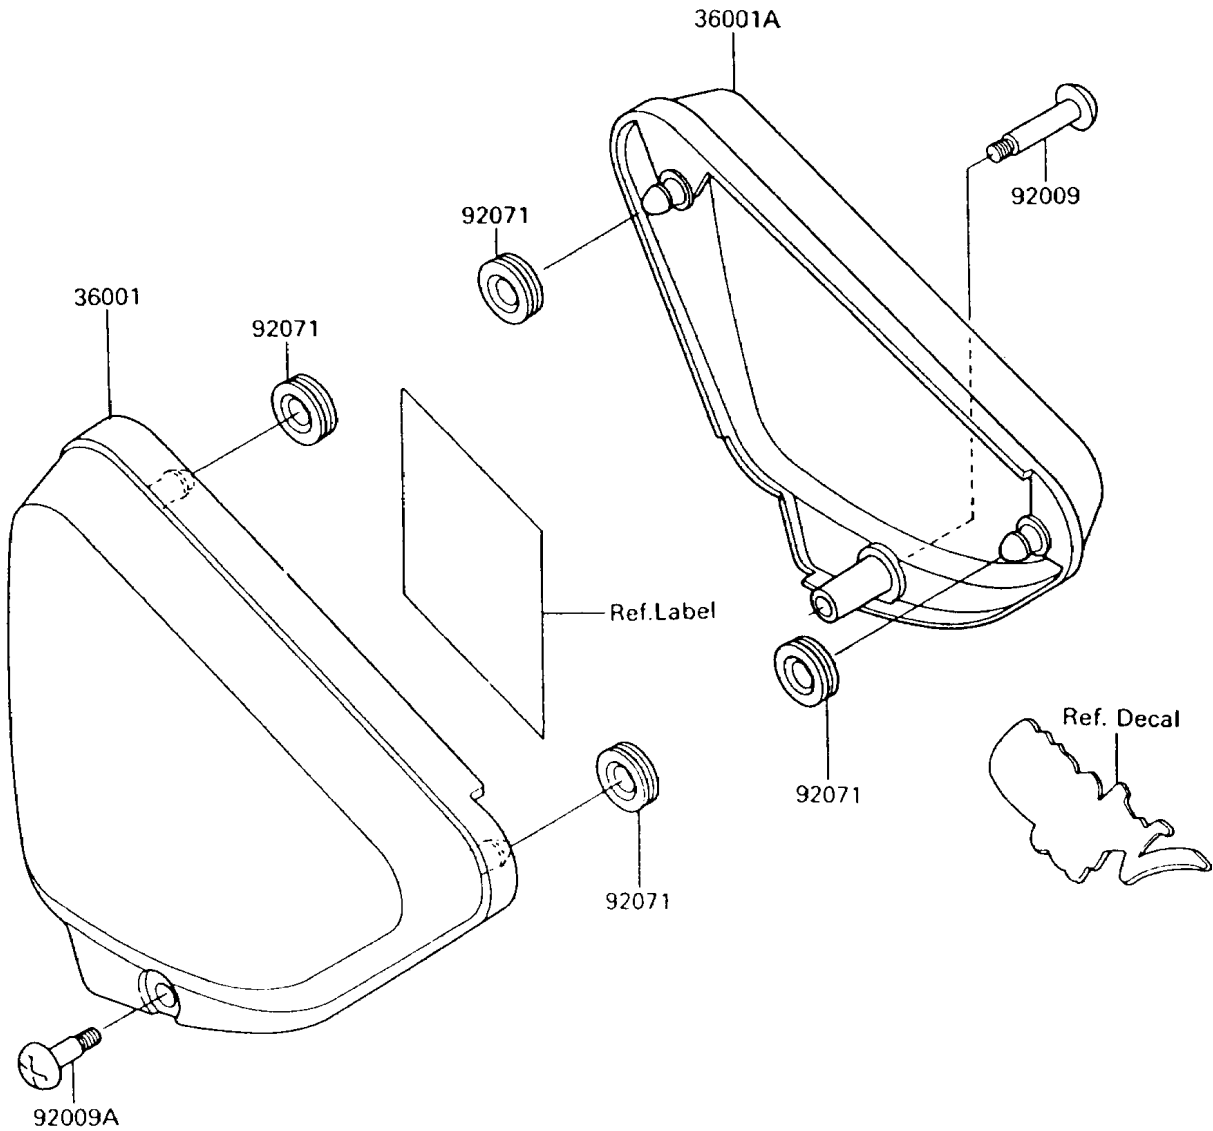

1996 Vulcan 750 PARTS DIAGRAM

Side Covers

F2611

1996 Vulcan 750 PARTS LIST

Side Covers

ITEM NAME	PART NUMBER	QUANTITY
COVER-SIDE,LH (Ref # 36001)	36001-1359	1
COVER-SIDE,RH (Ref # 36001A)	36001-1360	1
SCREW,6X40 (Ref # 92009)	92009-1091	1
SCREW,6X25.5 (Ref # 92009A)	92009-1373	1
GROMMET (Ref # 92071)	92071-056	4