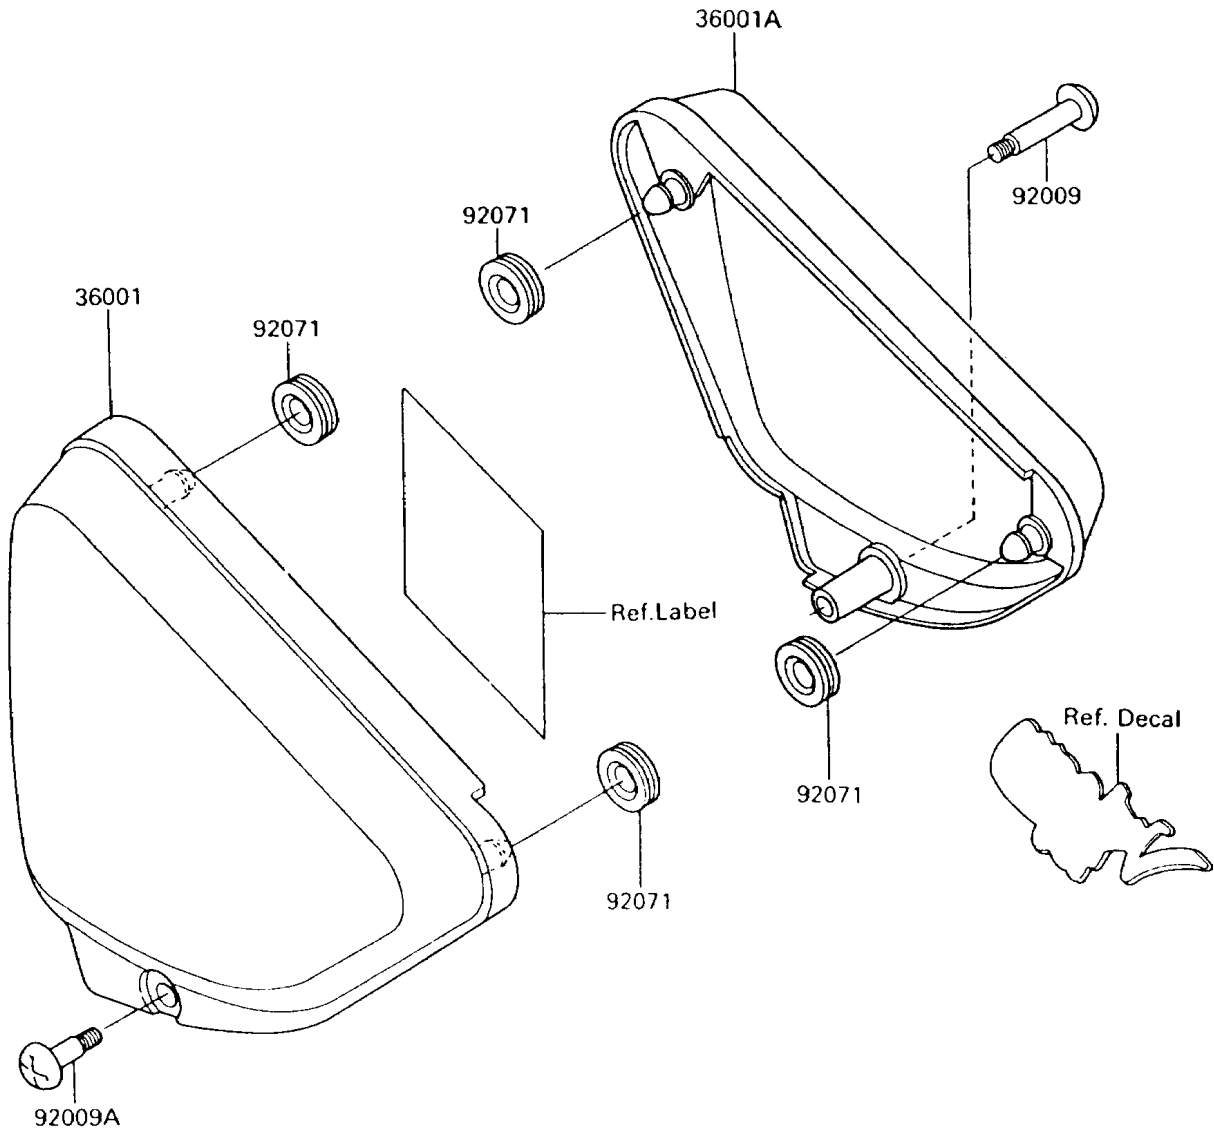

1997 Vulcan 750 PARTS DIAGRAM

Side Covers

F2611

1997 Vulcan 750 PARTS LIST

Side Covers

ITEM NAME	PART NUMBER	QUANTITY
COVER-SIDE,LH (Ref # 36001)	36001-1359	1
COVER-SIDE,RH (Ref # 36001A)	36001-1360	1
SCREW,6X40 (Ref # 92009)	92009-1091	1
SCREW,6X25.5 (Ref # 92009A)	92009-1373	1
GROMMET (Ref # 92071)	92071-056	4