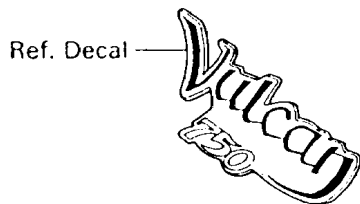

1997 Vulcan 750 PARTS DIAGRAM

Side Covers

F2611

1997 Vulcan 750 PARTS LIST

Side Covers

ITEM NAME	PART NUMBER	QUANTITY
COVER-SIDE,LH (Ref # 36001)	36001-1359	1
COVER-SIDE,RH (Ref # 36001A)	36001-1360	1
SCREW,6X40 (Ref # 92009)	92009-1091	1
SCREW,6X25.5 (Ref # 92009A)	92009-1373	1
GROMMET (Ref # 92071)	92071-056	4