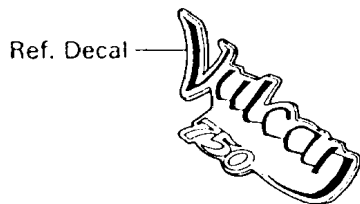

1998 Vulcan 750 PARTS DIAGRAM

Side Covers

F2611

1998 Vulcan 750 PARTS LIST

Side Covers

ITEM NAME	PART NUMBER	QUANTITY
COVER-SIDE,LH (Ref # 36001)	36001-1359	1
COVER-SIDE,RH (Ref # 36001A)	36001-1360	1
SCREW,6X40 (Ref # 92009)	92009-1091	1
SCREW,6X25.5 (Ref # 92009A)	92009-1373	1
GROMMET (Ref # 92071)	92071-056	4