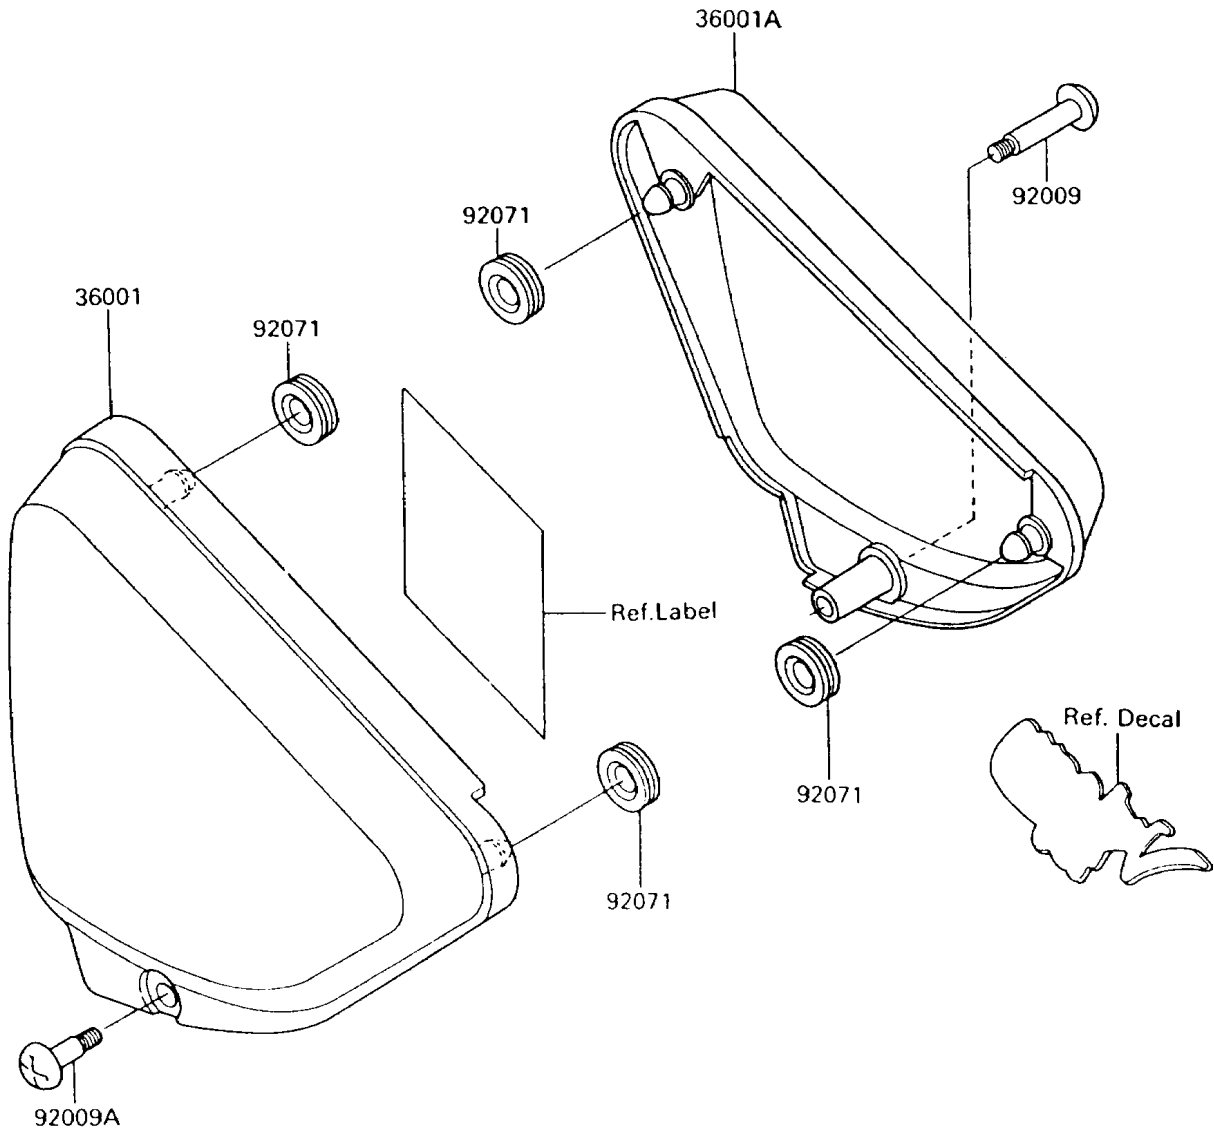

1998 Vulcan 750 PARTS DIAGRAM

Side Covers

F2611

1998 Vulcan 750 PARTS LIST

Side Covers

ITEM NAME	PART NUMBER	QUANTITY
COVER-SIDE,LH (Ref # 36001)	36001-1359	1
COVER-SIDE,RH (Ref # 36001A)	36001-1360	1
SCREW,6X40 (Ref # 92009)	92009-1091	1
SCREW,6X25.5 (Ref # 92009A)	92009-1373	1
GROMMET (Ref # 92071)	92071-056	4