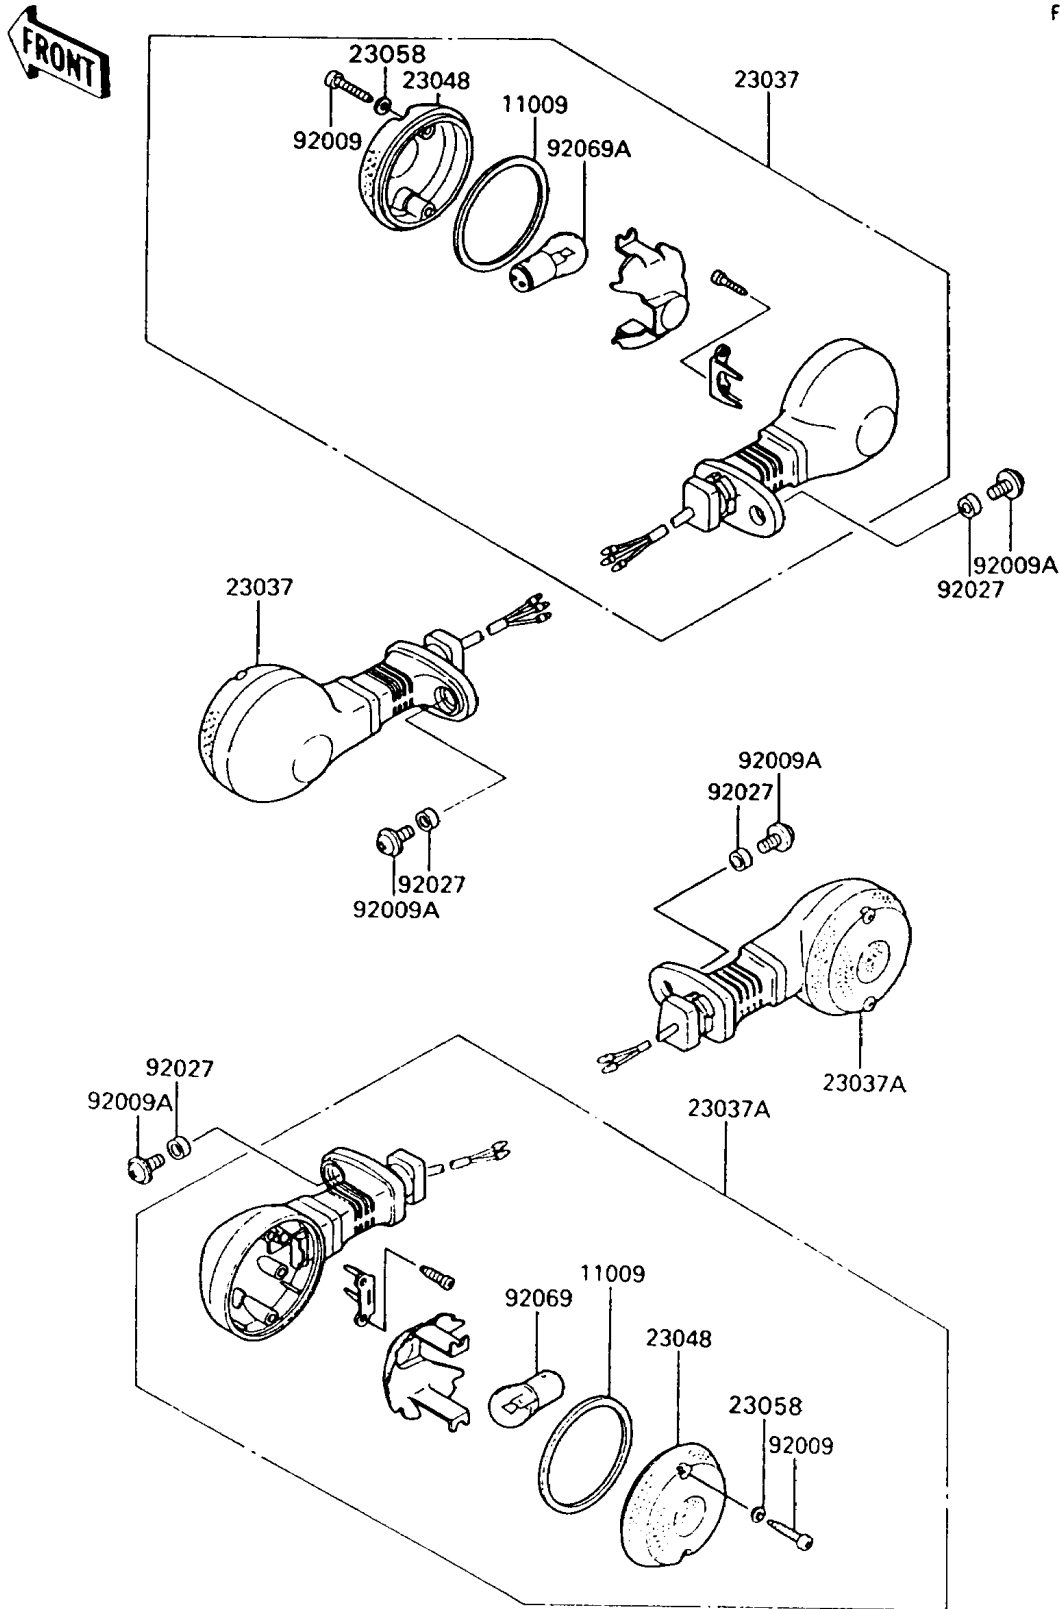

1997 Vulcan 750 PARTS DIAGRAM

Turn Signals

F2730

1997 Vulcan 750 PARTS LIST

Turn Signals

ITEM NAME	PART NUMBER	QUANTITY
GASKET,SIGNAL LAMP (Ref # 11009)	11009-1413	4
LAMP-ASSY-SIGNAL,FR (Ref # 23037)	23037-1214	2
LAMP-ASSY-SIGNAL (Ref # 23037A)	23037-1220	2
LENS-SIGNAL LAMP (Ref # 23048)	23048-1066	4
WASHER,PLAIN,4MM (Ref # 23058)	23058-002	8
SCREW,TAPPING,4X25 (Ref # 92009)	92009-1069	8
SCREW,6X14 (Ref # 92009A)	92009-1288	4
COLLAR,6.8X10X6 (Ref # 92027)	92027-103	4
BULB,12V 32CP(23W) (Ref # 92069)	92069-055	2
BULB,12V 32/3CP(23/8W) (Ref # 92069A)	92069-060	2