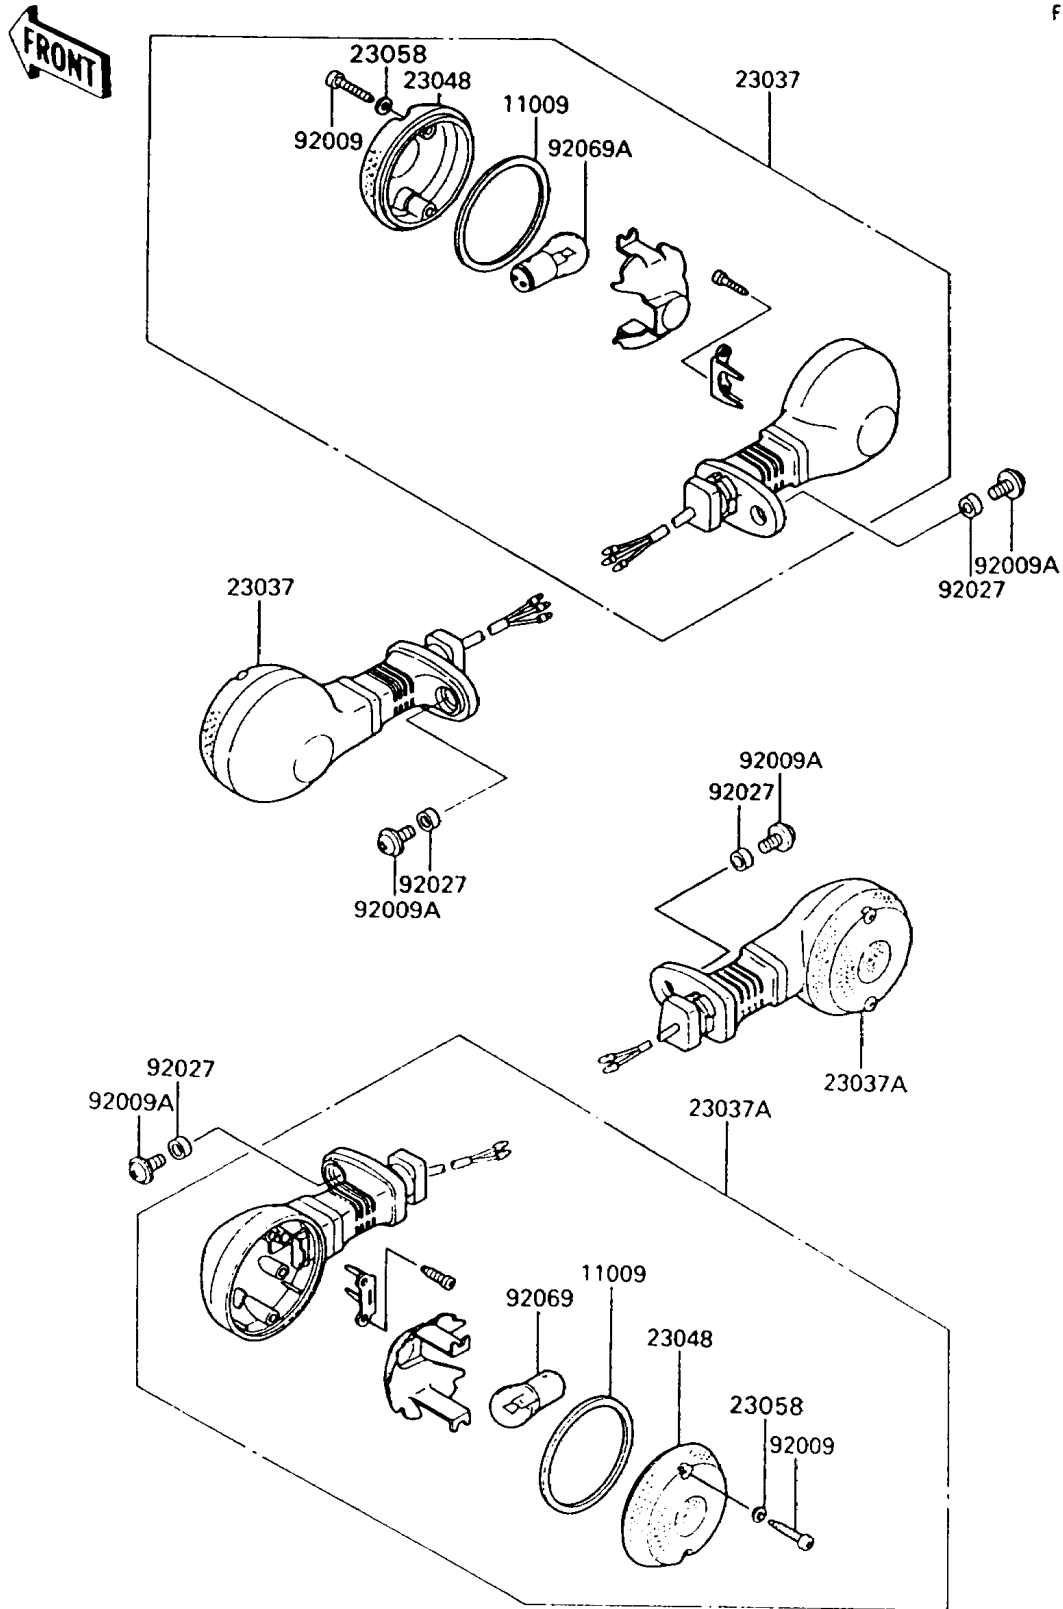

# 1998 Vulcan 750 PARTS DIAGRAM

Turn Signals

F2730

# 1998 Vulcan 750 PARTS LIST

## Turn Signals

ITEM NAME	PART NUMBER	QUANTITY
GASKET,SIGNAL LAMP (Ref # 11009)	11009-1413	4
LAMP-ASSY-SIGNAL,FR (Ref # 23037)	23037-1214	2
LAMP-ASSY-SIGNAL (Ref # 23037A)	23037-1220	2
LENS-SIGNAL LAMP (Ref # 23048)	23048-1066	4
WASHER,PLAIN,4MM (Ref # 23058)	23058-002	8
SCREW,TAPPING,4X25 (Ref # 92009)	92009-1069	8
SCREW,6X14 (Ref # 92009A)	92009-1288	4
COLLAR,6.8X10X6 (Ref # 92027)	92027-103	4
BULB,12V 32CP(23W) (Ref # 92069)	92069-055	2
BULB,12V 32/3CP(23/8W) (Ref # 92069A)	92069-060	2