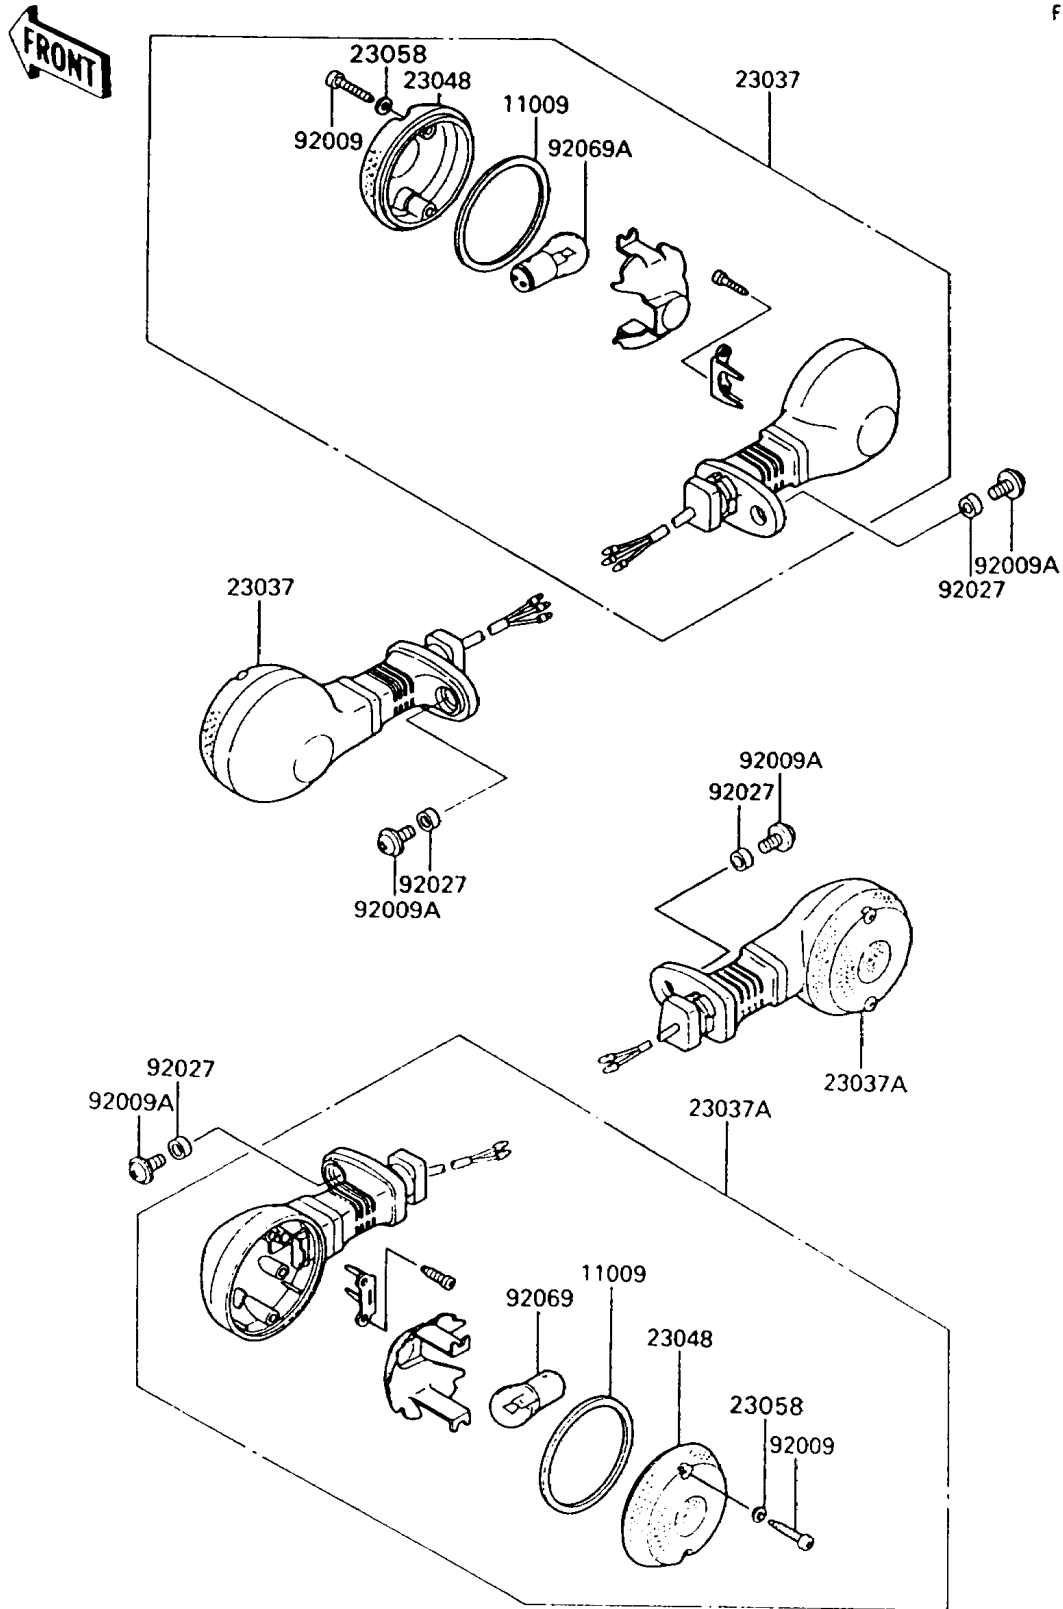

1998 Vulcan 750 PARTS DIAGRAM

Turn Signals

F2730

1998 Vulcan 750 PARTS LIST

Turn Signals

ITEM NAME	PART NUMBER	QUANTITY
GASKET,SIGNAL LAMP (Ref # 11009)	11009-1413	4
LAMP-ASSY-SIGNAL,FR (Ref # 23037)	23037-1214	2
LAMP-ASSY-SIGNAL (Ref # 23037A)	23037-1220	2
LENS-SIGNAL LAMP (Ref # 23048)	23048-1066	4
WASHER,PLAIN,4MM (Ref # 23058)	23058-002	8
SCREW,TAPPING,4X25 (Ref # 92009)	92009-1069	8
SCREW,6X14 (Ref # 92009A)	92009-1288	4
COLLAR,6.8X10X6 (Ref # 92027)	92027-103	4
BULB,12V 32CP(23W) (Ref # 92069)	92069-055	2
BULB,12V 32/3CP(23/8W) (Ref # 92069A)	92069-060	2