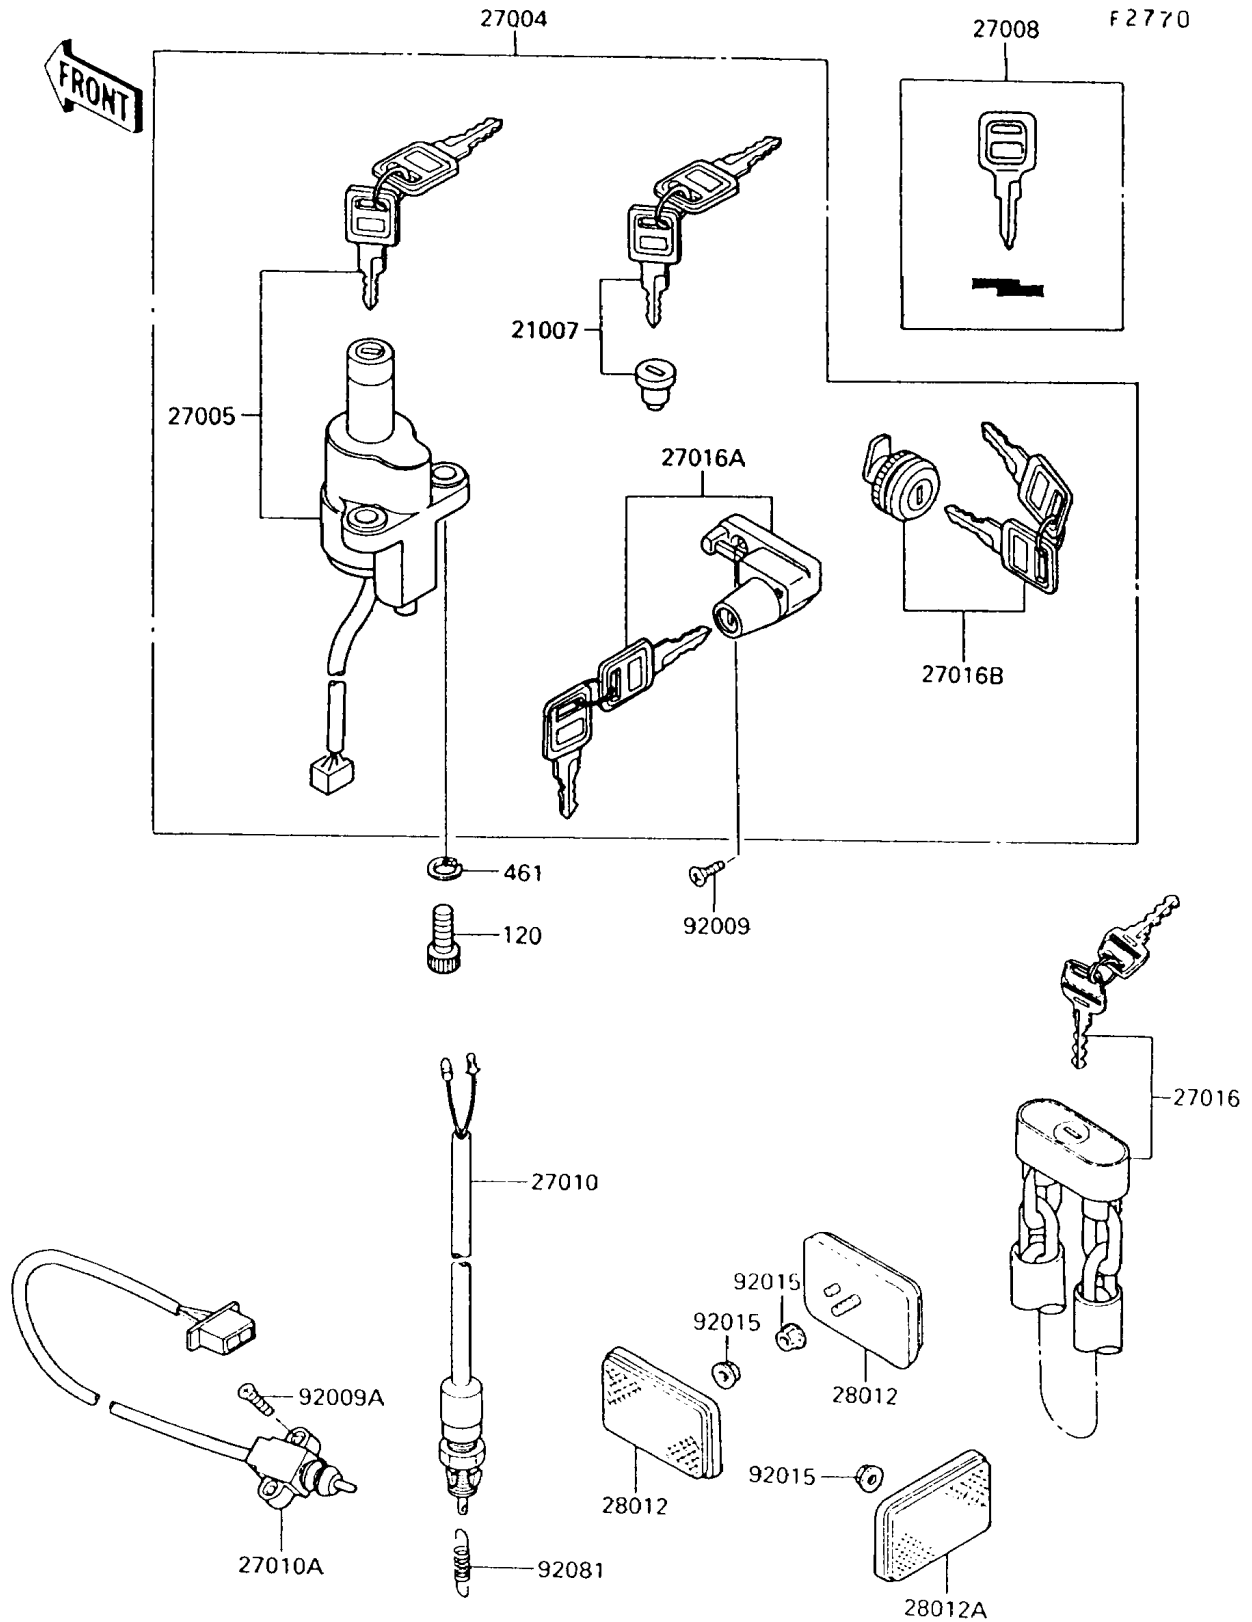

1996 Vulcan 750 PARTS DIAGRAM

Ignition Switch/Locks/Reflectors

1996 Vulcan 750 PARTS LIST

Ignition Switch/Locks/Reflectors

ITEM NAME	PART NUMBER	QUANTITY
BOLT-SOCKET (Ref # 120)	120T0822	2
WASHER-SPRING (Ref # 461)	461L0800	2
ROTOR,LOCK,TANK CAP (Ref # 21007)	21007-5005	1
SWITCH-ASSY (Ref # 27004)	27004-5270	1
SWITCH-ASSY-IGNITION (Ref # 27005)	27005-5052	1
KEY-LOCK,BLANK (Ref # 27008)	27008-1103	1
SWITCH,BRAKE LAMP (Ref # 27010)	27010-1181	1
SWITCH,SIDE STAND (Ref # 27010A)	27010-1189	1
LOCK-ASSY,WHEEL (Ref # 27016)	27016-1051	1
LOCK-ASSY,HELMET (Ref # 27016A)	27016-5060	2
LOCK-ASSY (Ref # 27016B)	27016-5081	1
REFLECTOR-REFLEX,FR (Ref # 28012)	28012-1009	2
REFLECTOR-REFLEX,RR (Ref # 28012A)	28012-1051	1
SCREW,5X18 (Ref # 92009)	92009-1305	2
SCREW,5X20 (Ref # 92009A)	92009-1359	2
NUT,FLANGED,5MM (Ref # 92015)	92015-1259	3
SPRING (Ref # 92081)	92081-1544	1