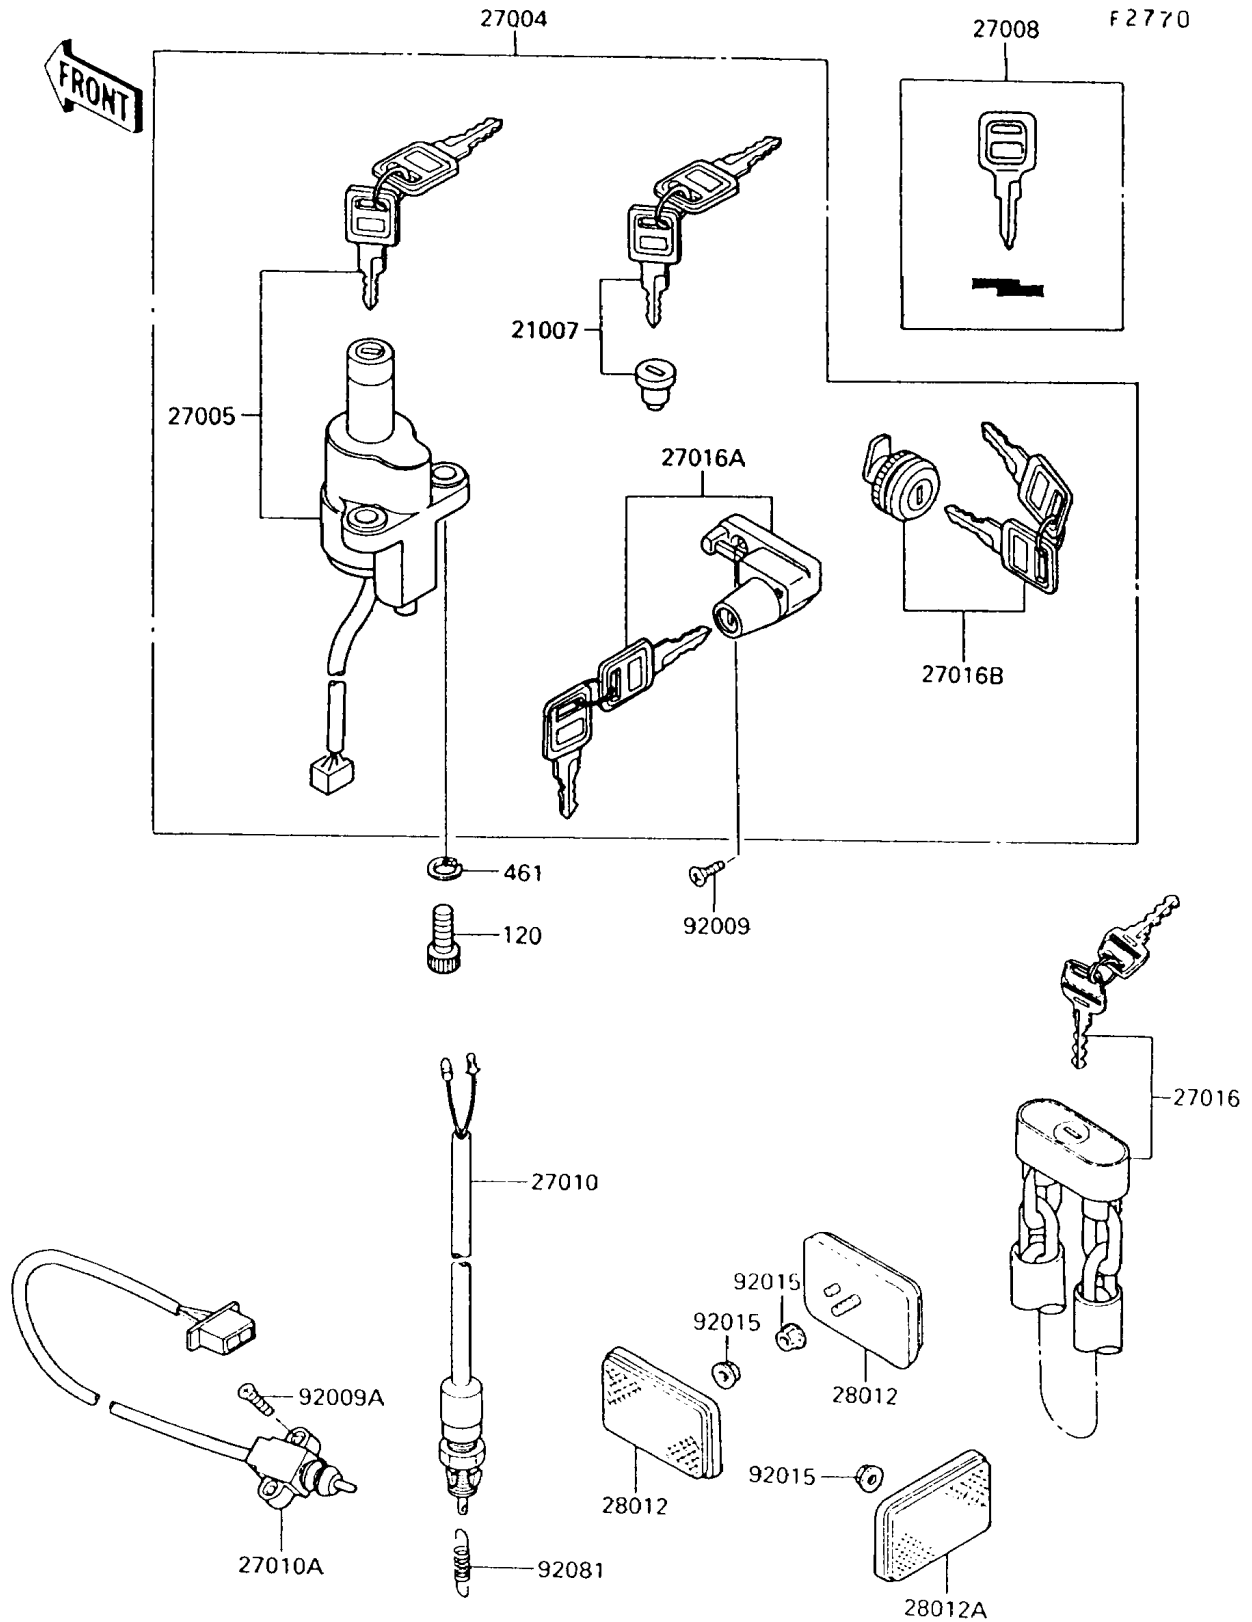

1997 Vulcan 750 PARTS DIAGRAM

Ignition Switch/Locks/Reflectors

1997 Vulcan 750 PARTS LIST

Ignition Switch/Locks/Reflectors

ITEM NAME	PART NUMBER	QUANTITY
BOLT-SOCKET (Ref # 120)	120T0822	2
WASHER-SPRING (Ref # 461)	461L0800	2
ROTOR,LOCK,TANK CAP (Ref # 21007)	21007-5005	1
SWITCH-ASSY (Ref # 27004)	27004-5270	1
SWITCH-ASSY-IGNITION (Ref # 27005)	27005-5052	1
KEY-LOCK,BLANK (Ref # 27008)	27008-1103	1
SWITCH,BRAKE LAMP (Ref # 27010)	27010-1181	1
SWITCH,SIDE STAND (Ref # 27010A)	27010-1189	1
LOCK-ASSY,WHEEL (Ref # 27016)	27016-1051	1
LOCK-ASSY,HELMET (Ref # 27016A)	27016-5060	2
LOCK-ASSY (Ref # 27016B)	27016-5081	1
REFLECTOR-REFLEX,FR (Ref # 28012)	28012-1009	2
REFLECTOR-REFLEX,RR (Ref # 28012A)	28012-1051	1
SCREW,5X18 (Ref # 92009)	92009-1305	2
SCREW,5X20 (Ref # 92009A)	92009-1359	2
NUT,FLANGED,5MM (Ref # 92015)	92015-1259	3
SPRING (Ref # 92081)	92081-1544	1