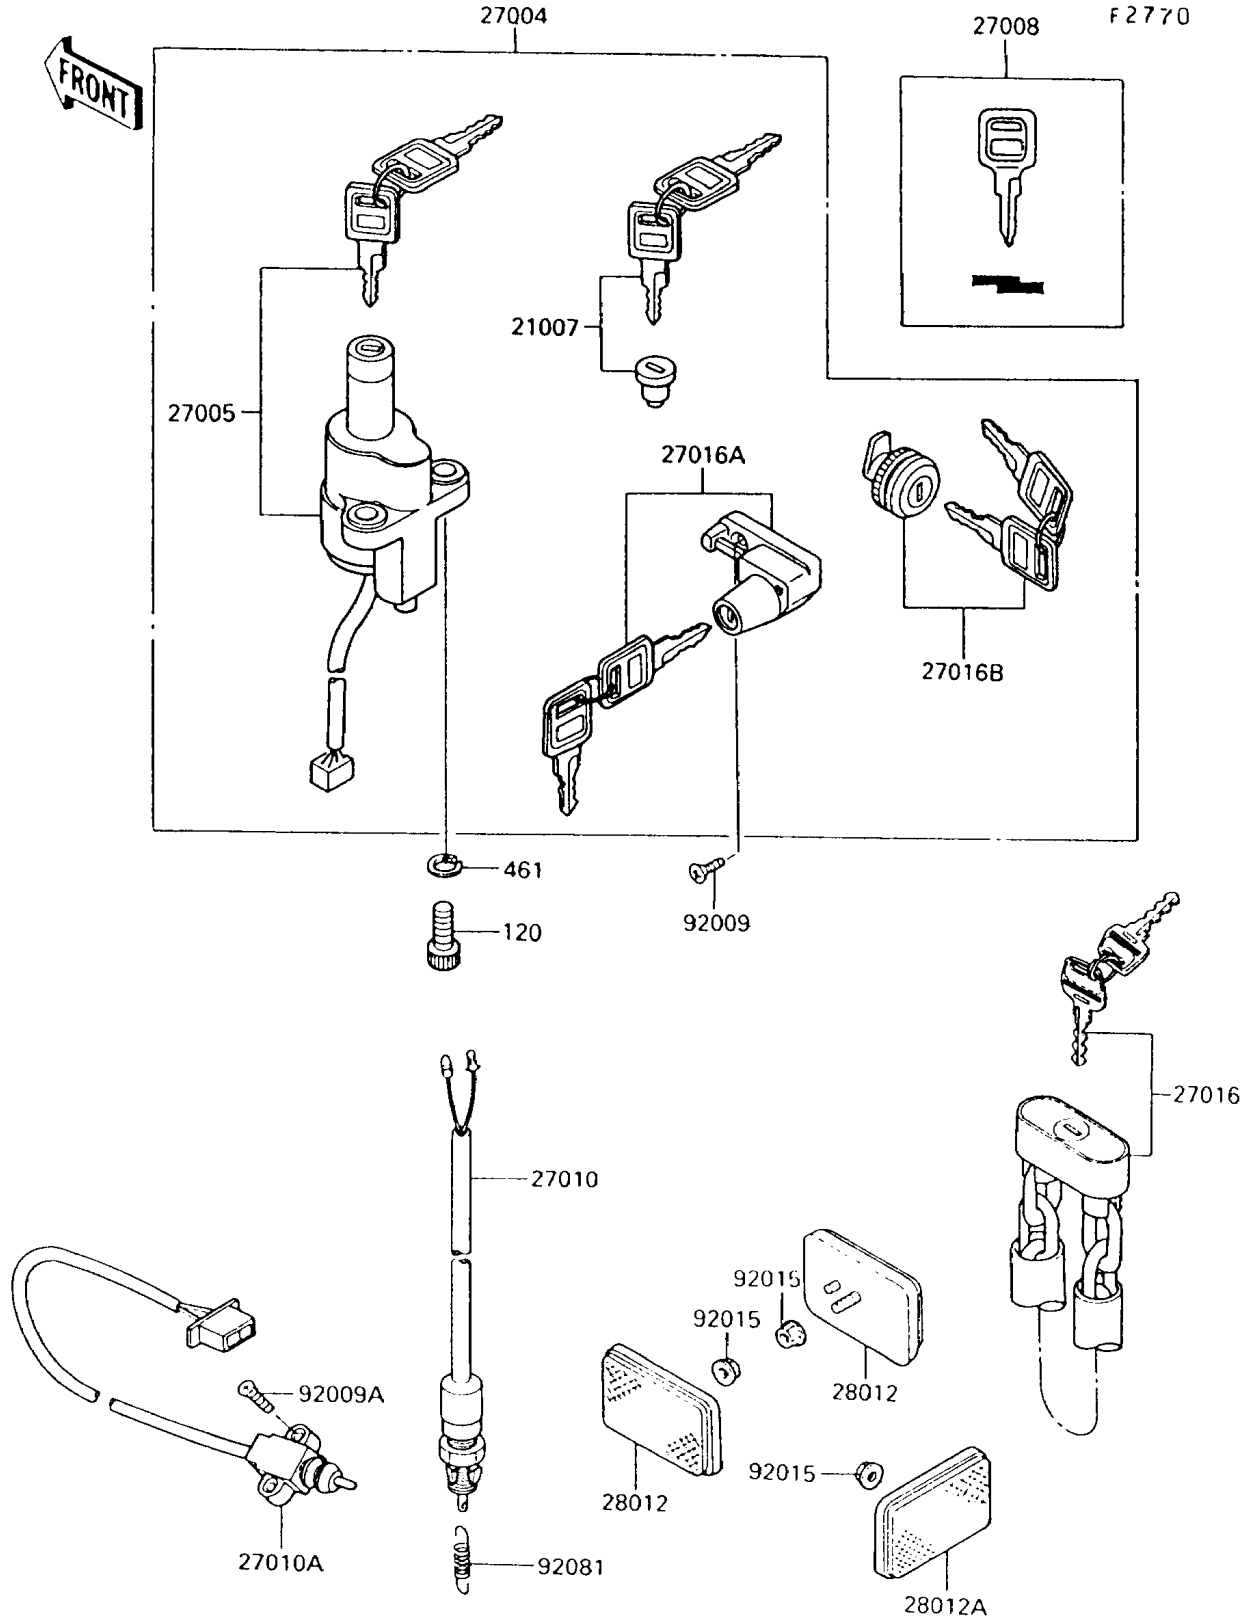

# 1998 Vulcan 750 PARTS DIAGRAM

Ignition Switch/Locks/Reflectors

# 1998 Vulcan 750 PARTS LIST

## Ignition Switch/Locks/Reflectors

ITEM NAME	PART NUMBER	QUANTITY
BOLT-SOCKET (Ref # 120)	120T0822	2
WASHER-SPRING (Ref # 461)	461L0800	2
ROTOR,LOCK,TANK CAP (Ref # 21007)	21007-5005	1
SWITCH-ASSY (Ref # 27004)	27004-5270	1
SWITCH-ASSY-IGNITION (Ref # 27005)	27005-5052	1
KEY-LOCK,BLANK (Ref # 27008)	27008-1103	1
SWITCH,BRAKE LAMP (Ref # 27010)	27010-1181	1
SWITCH,SIDE STAND (Ref # 27010A)	27010-1189	1
LOCK-ASSY,WHEEL (Ref # 27016)	27016-1051	1
LOCK-ASSY,HELMET (Ref # 27016A)	27016-5060	2
LOCK-ASSY (Ref # 27016B)	27016-5081	1
REFLECTOR-REFLEX,FR (Ref # 28012)	28012-1009	2
REFLECTOR-REFLEX,RR (Ref # 28012A)	28012-1051	1
SCREW,5X18 (Ref # 92009)	92009-1305	2
SCREW,5X20 (Ref # 92009A)	92009-1359	2
NUT,FLANGED,5MM (Ref # 92015)	92015-1259	3
SPRING (Ref # 92081)	92081-1544	1