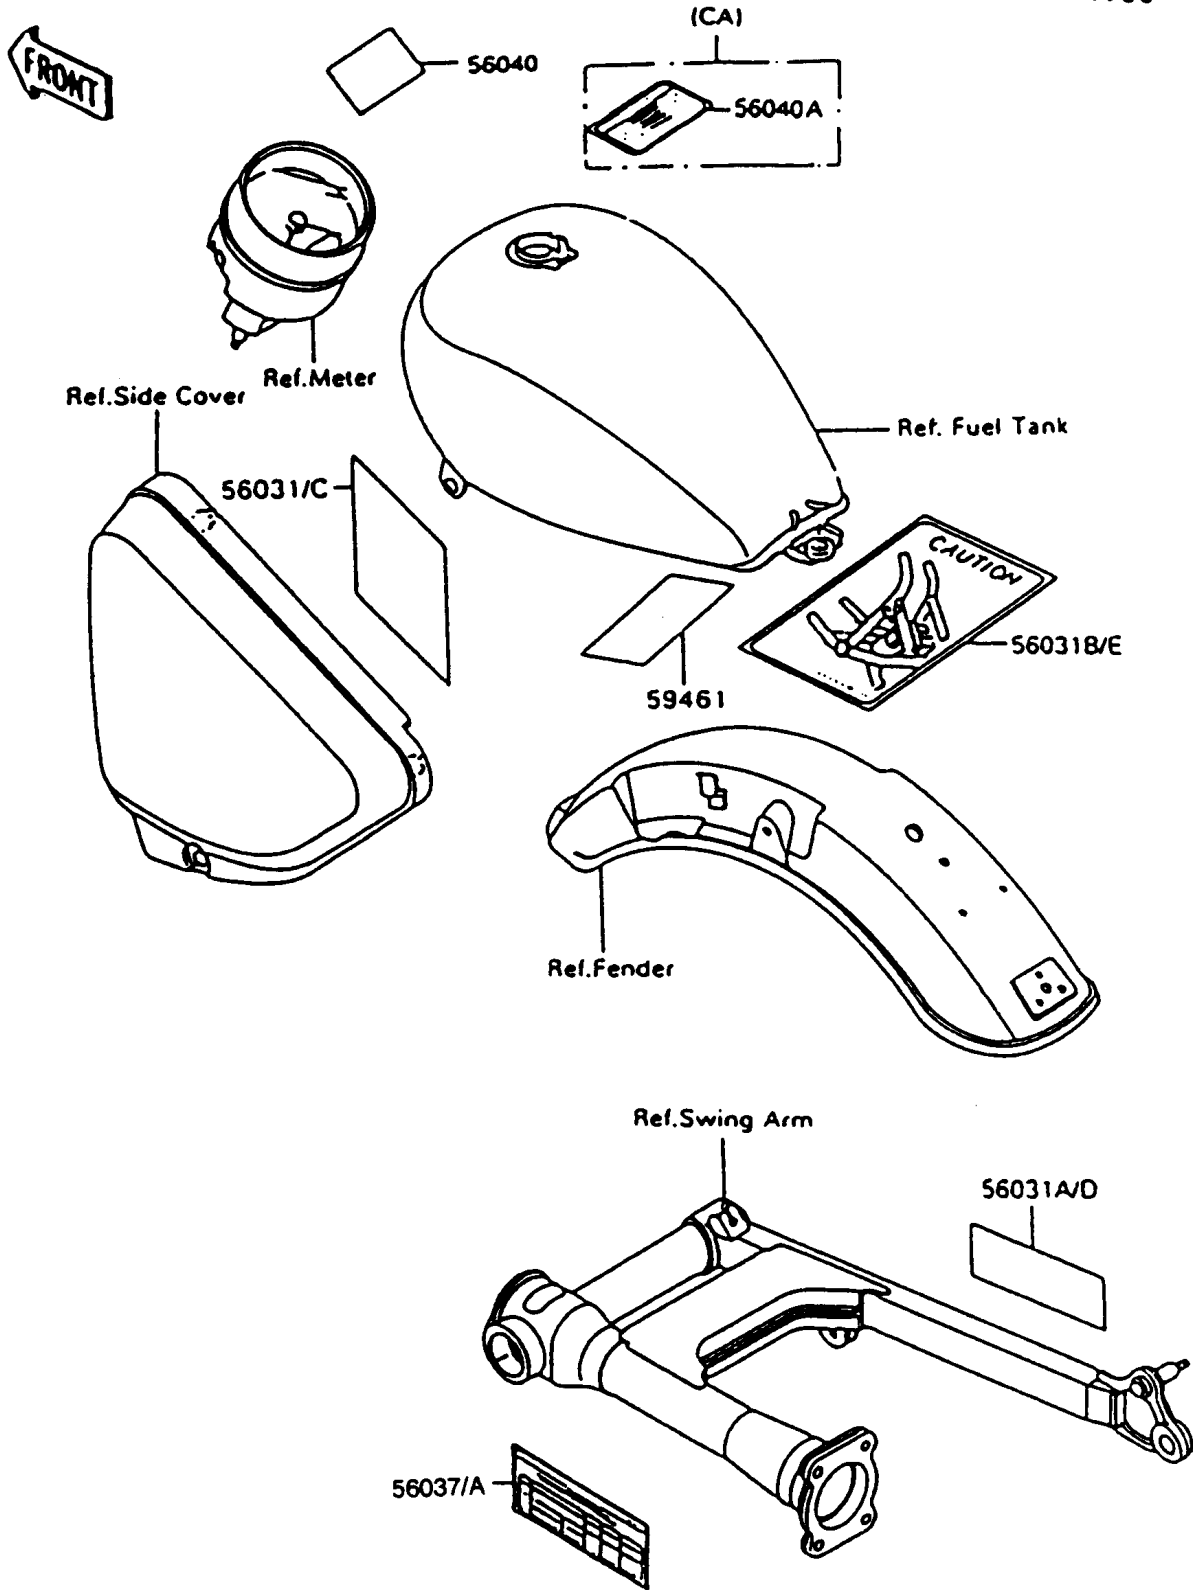

1996 Vulcan 750 PARTS DIAGRAM

Labels

F2860

1996 Vulcan 750 PARTS LIST

Labels

ITEM NAME	PART NUMBER	QUANTITY
LABEL-MANUAL,DAILY SAFETY (Ref # 56031)	56031-1394	1
LABEL-MANUAL,OIL&OIL FILTER (Ref # 56031A)	56031-1406	1
LABEL-MANUAL,BATTERY VENT (Ref # 56031B)	56031-1422	1
LABEL-SPECIFICATION,TIRE&LOAD (Ref # 56037A)	56037-1697	1
LABEL-WARNING,BREAK IN CAUTION (Ref # 56040)	56040-1007	1
LABEL-WARNING,EVAPO (Ref # 56040A)	56040-1121	1
LABEL-CERTIFICATION,EVAPO ROUT (Ref # 59461)	59461-1528	1