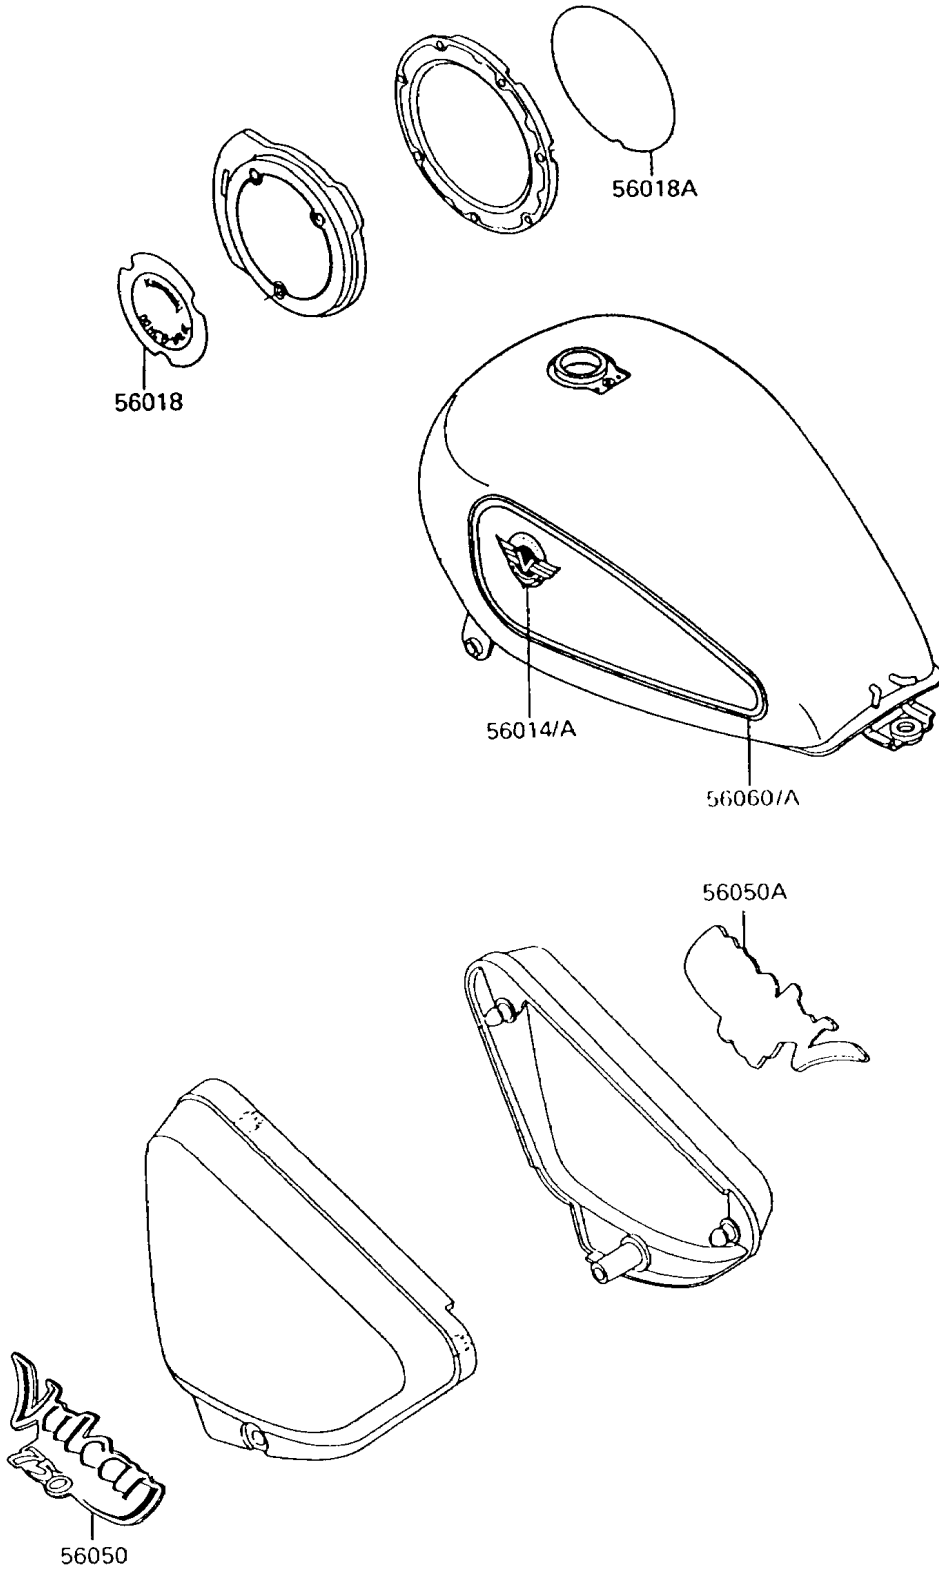

# 1995 Vulcan 750 PARTS DIAGRAM

Decals(Red/Red)

F2861

# 1995 Vulcan 750 PARTS LIST

Decals(Red/Red)

ITEM NAME	PART NUMBER	QUANTITY
EMBLEM,FUEL TANK,LH (Ref # 56014)	56014-1272	1
EMBLEM,FUEL TANK,RH (Ref # 56014A)	56014-1273	1
MARK,GENERATOR COVER (Ref # 56018)	56018-1666	1
MARK,CLUTCH COVER (Ref # 56018A)	56018-1667	1
MARK,SIDE COVER,LH (Ref # 56050)	56050-1772	1
MARK,SIDE COVER,RH (Ref # 56050A)	56050-1773	1
PATTERN,FUEL TANK,LH (Ref # 56060)	56060-1709	1
PATTERN,FUEL TANK,RH (Ref # 56060A)	56060-1710	1