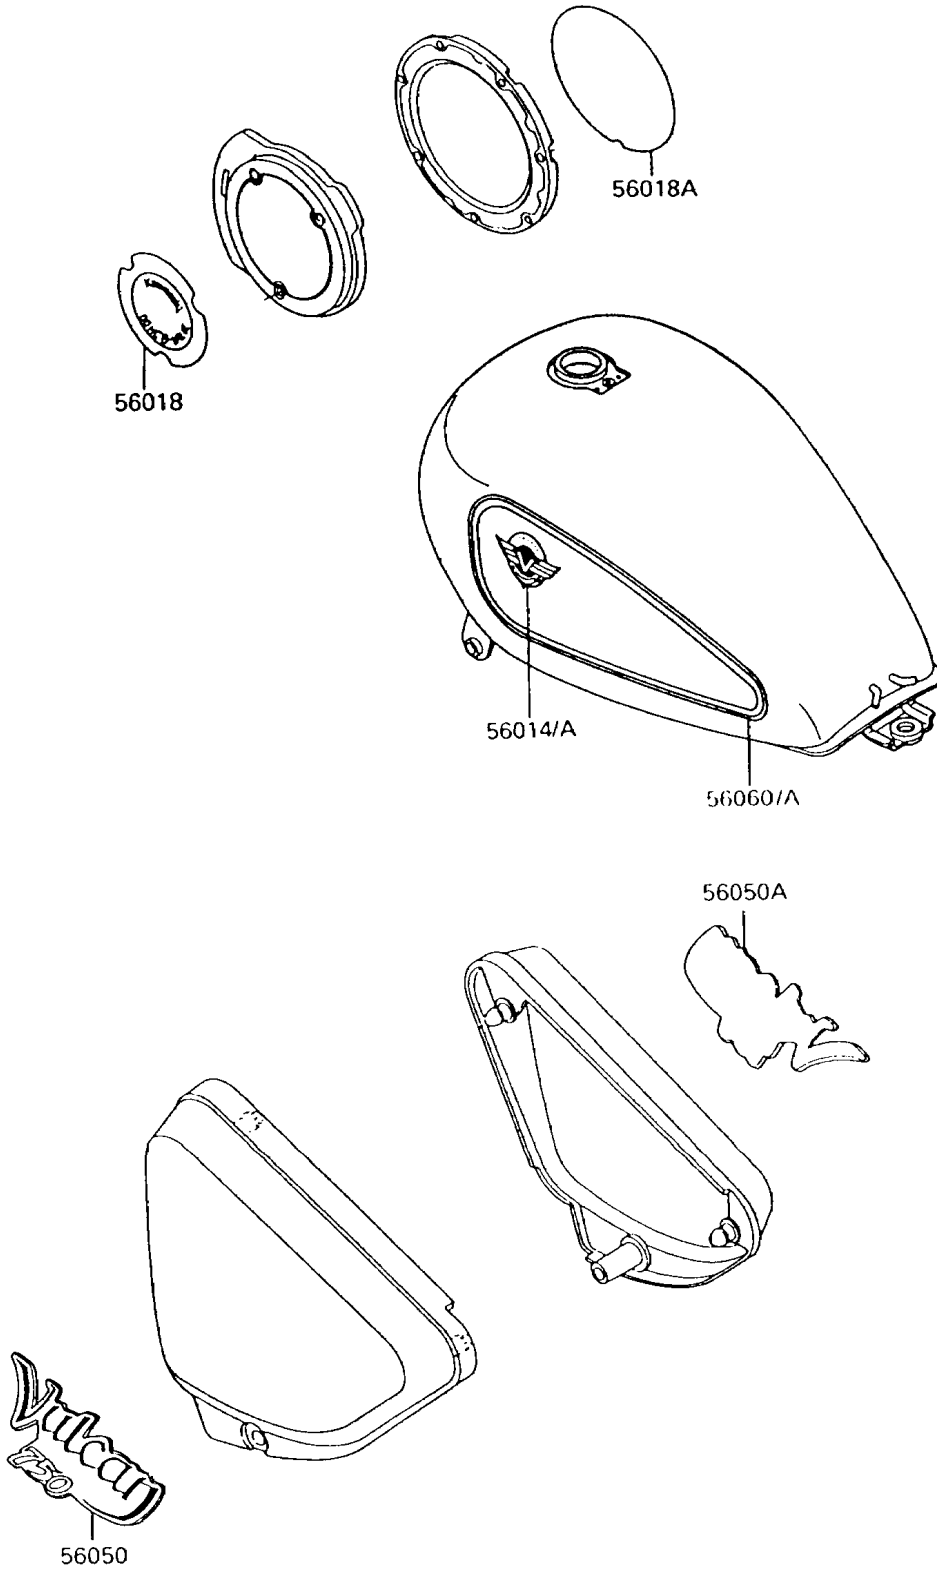

# 1995 Vulcan 750 PARTS DIAGRAM

Decals(Red/Red)

F2861

# 1995 Vulcan 750 PARTS LIST

Decals(Red/Red)

ITEM NAME	PART NUMBER	QUANTITY
EMBLEM,FUEL TANK,LH (Ref # 56014)	56014-1272	1
EMBLEM,FUEL TANK,RH (Ref # 56014A)	56014-1273	1
MARK,GENERATOR COVER (Ref # 56018)	56018-1666	1
MARK,CLUTCH COVER (Ref # 56018A)	56018-1667	1
MARK,SIDE COVER,LH (Ref # 56050)	56050-1772	1
MARK,SIDE COVER,RH (Ref # 56050A)	56050-1773	1
PATTERN,FUEL TANK,LH (Ref # 56060)	56060-1709	1
PATTERN,FUEL TANK,RH (Ref # 56060A)	56060-1710	1