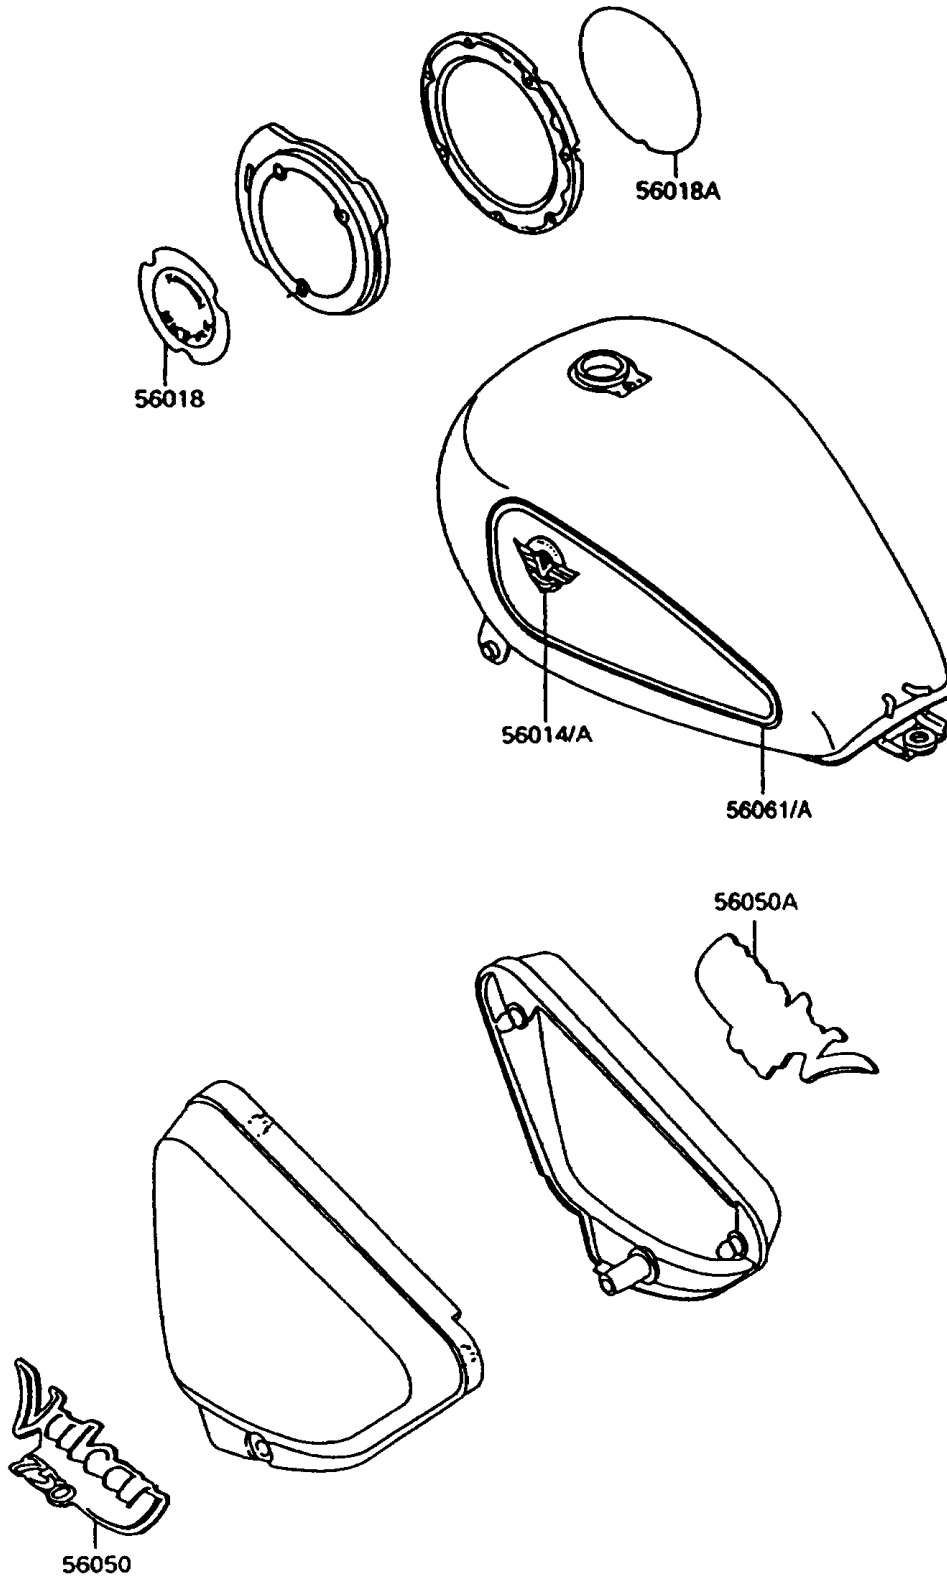

1996 Vulcan 750 PARTS DIAGRAM

Decals(Red/Gray)

F2861B

1996 Vulcan 750 PARTS LIST

Decals(Red/Gray)

ITEM NAME	PART NUMBER	QUANTITY
EMBLEM,FUEL TANK,LH (Ref # 56014)	56014-1272	1
EMBLEM,FUEL TANK,RH (Ref # 56014A)	56014-1273	1
MARK,GENERATOR COVER (Ref # 56018)	56018-1666	1
MARK,CLUTCH COVER (Ref # 56018A)	56018-1667	1
MARK,SIDE COVER,LH (Ref # 56050)	56050-1772	1
MARK,SIDE COVER,RH (Ref # 56050A)	56050-1773	1
PATTERN,FUEL TANK,LH (Ref # 56061)	56061-1459	1
PATTERN,FUEL TANK,RH (Ref # 56061A)	56061-1460	1