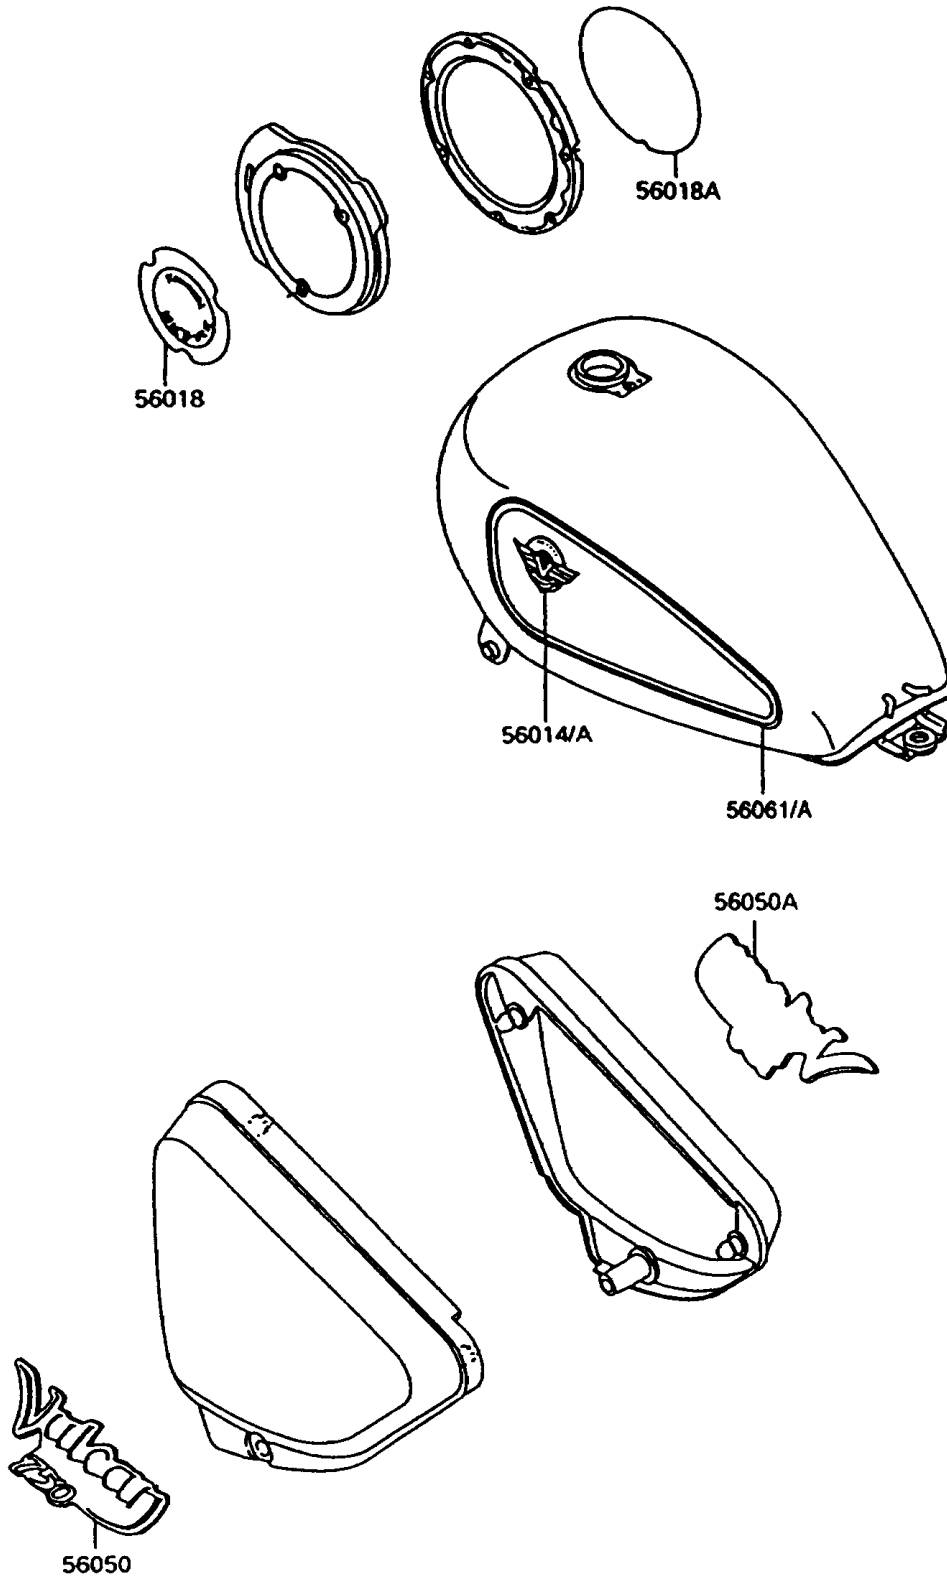

1996 Vulcan 750 PARTS DIAGRAM

Decals(Red/Gray)

F2861B

1996 Vulcan 750 PARTS LIST

Decals(Red/Gray)

| ITEM NAME | PART NUMBER | QUANTITY |
|-------------------------------------|-------------|----------|
| EMBLEM,FUEL TANK,LH (Ref # 56014) | 56014-1272 | 1 |
| EMBLEM,FUEL TANK,RH (Ref # 56014A) | 56014-1273 | 1 |
| MARK,GENERATOR COVER (Ref # 56018) | 56018-1666 | 1 |
| MARK,CLUTCH COVER (Ref # 56018A) | 56018-1667 | 1 |
| MARK,SIDE COVER,LH (Ref # 56050) | 56050-1772 | 1 |
| MARK,SIDE COVER,RH (Ref # 56050A) | 56050-1773 | 1 |
| PATTERN,FUEL TANK,LH (Ref # 56061) | 56061-1459 | 1 |
| PATTERN,FUEL TANK,RH (Ref # 56061A) | 56061-1460 | 1 |