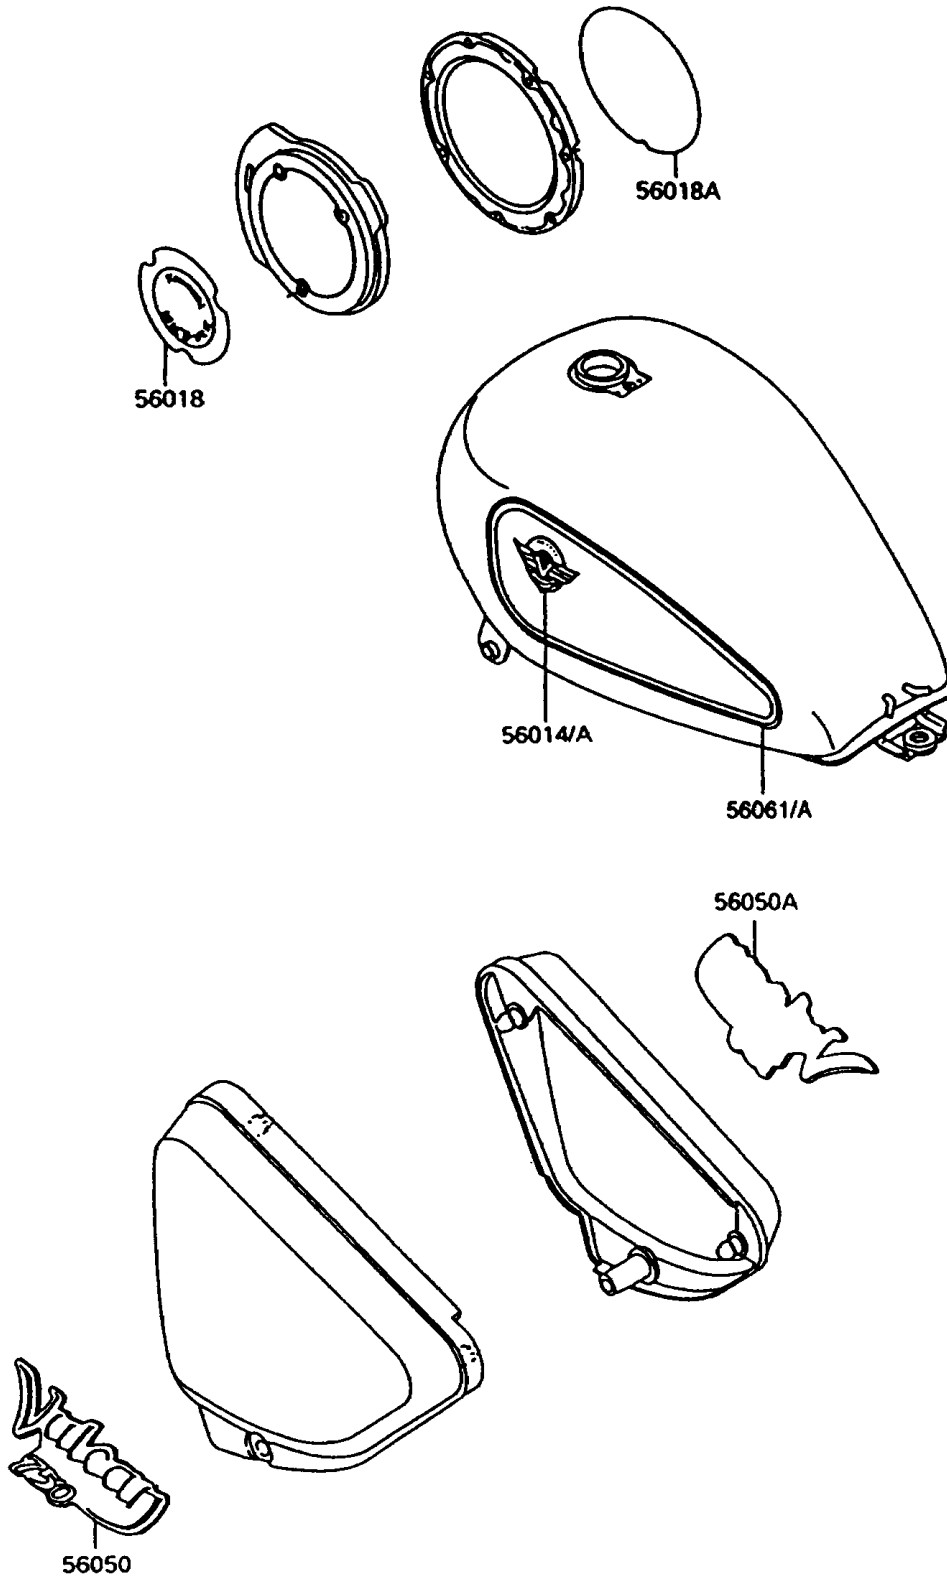

1997 Vulcan 750 PARTS DIAGRAM

Decals(Red/Gray)

F2861B

1997 Vulcan 750 PARTS LIST

Decals(Red/Gray)

ITEM NAME	PART NUMBER	QUANTITY
EMBLEM,FUEL TANK,LH (Ref # 56014)	56014-1272	1
EMBLEM,FUEL TANK,RH (Ref # 56014A)	56014-1273	1
MARK,GENERATOR COVER (Ref # 56018)	56018-1666	1
MARK,CLUTCH COVER (Ref # 56018A)	56018-1667	1
MARK,SIDE COVER,LH (Ref # 56050)	56050-1772	1
MARK,SIDE COVER,RH (Ref # 56050A)	56050-1773	1
PATTERN,FUEL TANK,LH (Ref # 56061)	56061-1459	1
PATTERN,FUEL TANK,RH (Ref # 56061A)	56061-1460	1