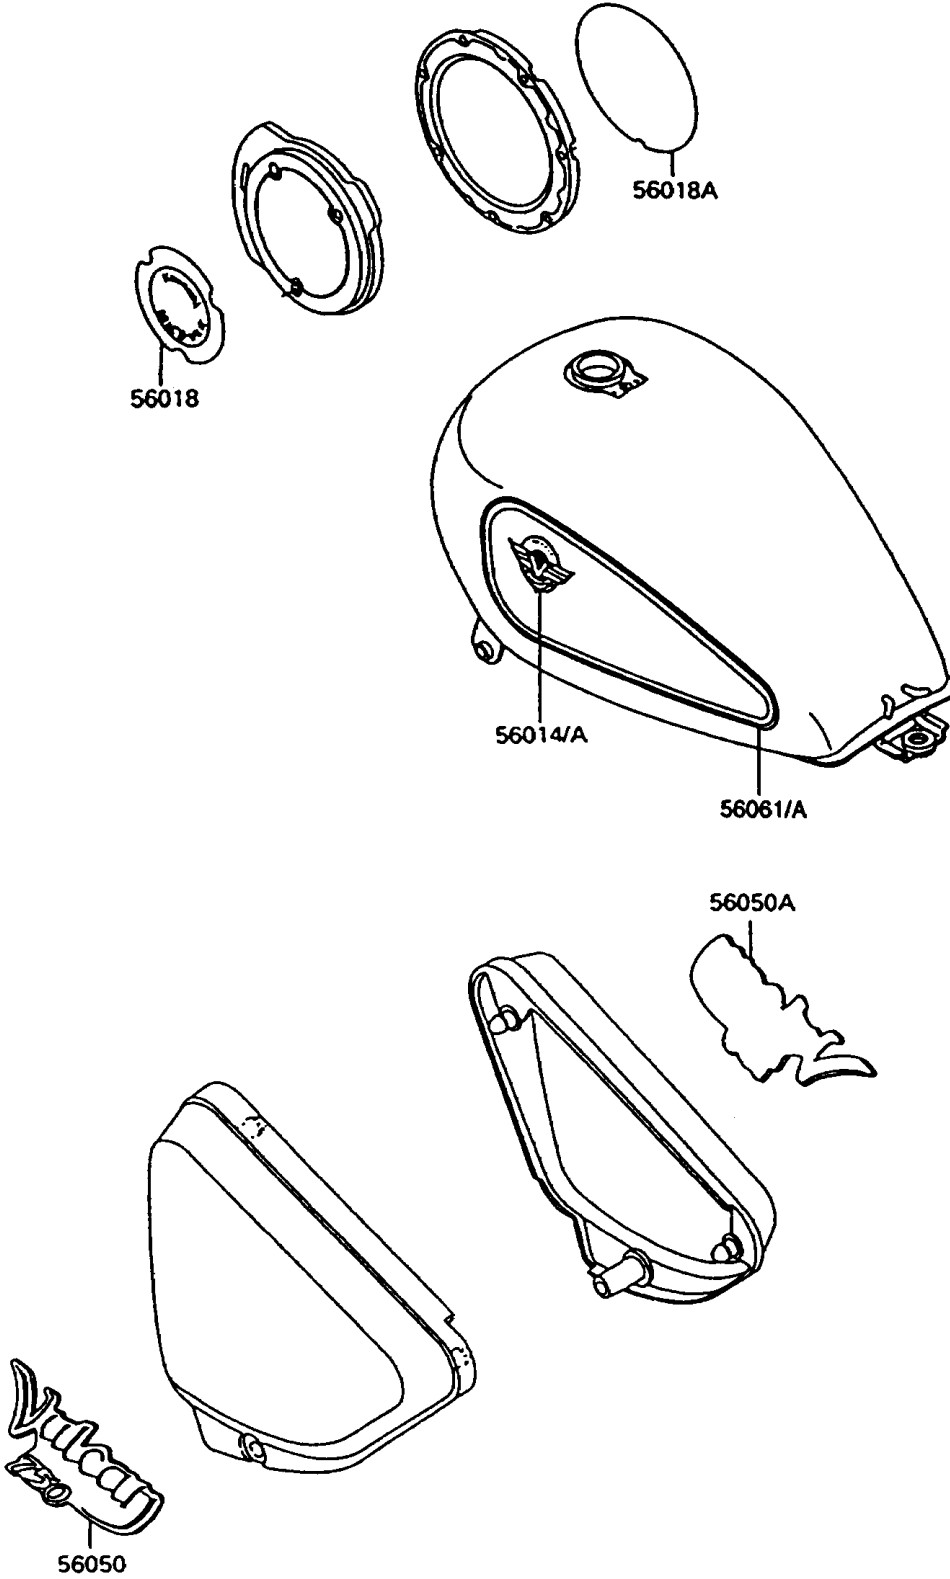

# 1996 Vulcan 750 PARTS DIAGRAM

Decals(Blue/Silver)

F2861C

## 1996 Vulcan 750 PARTS LIST

Decals(Blue/Silver)

ITEM NAME	PART NUMBER	QUANTITY
EMBLEM,FUEL TANK,LH (Ref # 56014)	56014-1272	1
EMBLEM,FUEL TANK,RH (Ref # 56014A)	56014-1273	1
MARK,GENERATOR COVER (Ref # 56018)	56018-1666	1
MARK,CLUTCH COVER (Ref # 56018A)	56018-1667	1
MARK,SIDE COVER,LH (Ref # 56050)	56050-1772	1
MARK,SIDE COVER,RH (Ref # 56050A)	56050-1773	1
PATTERN,FUEL TANK,LH (Ref # 56061)	56061-1461	1
PATTERN,FUEL TANK,RH (Ref # 56061A)	56061-1462	1