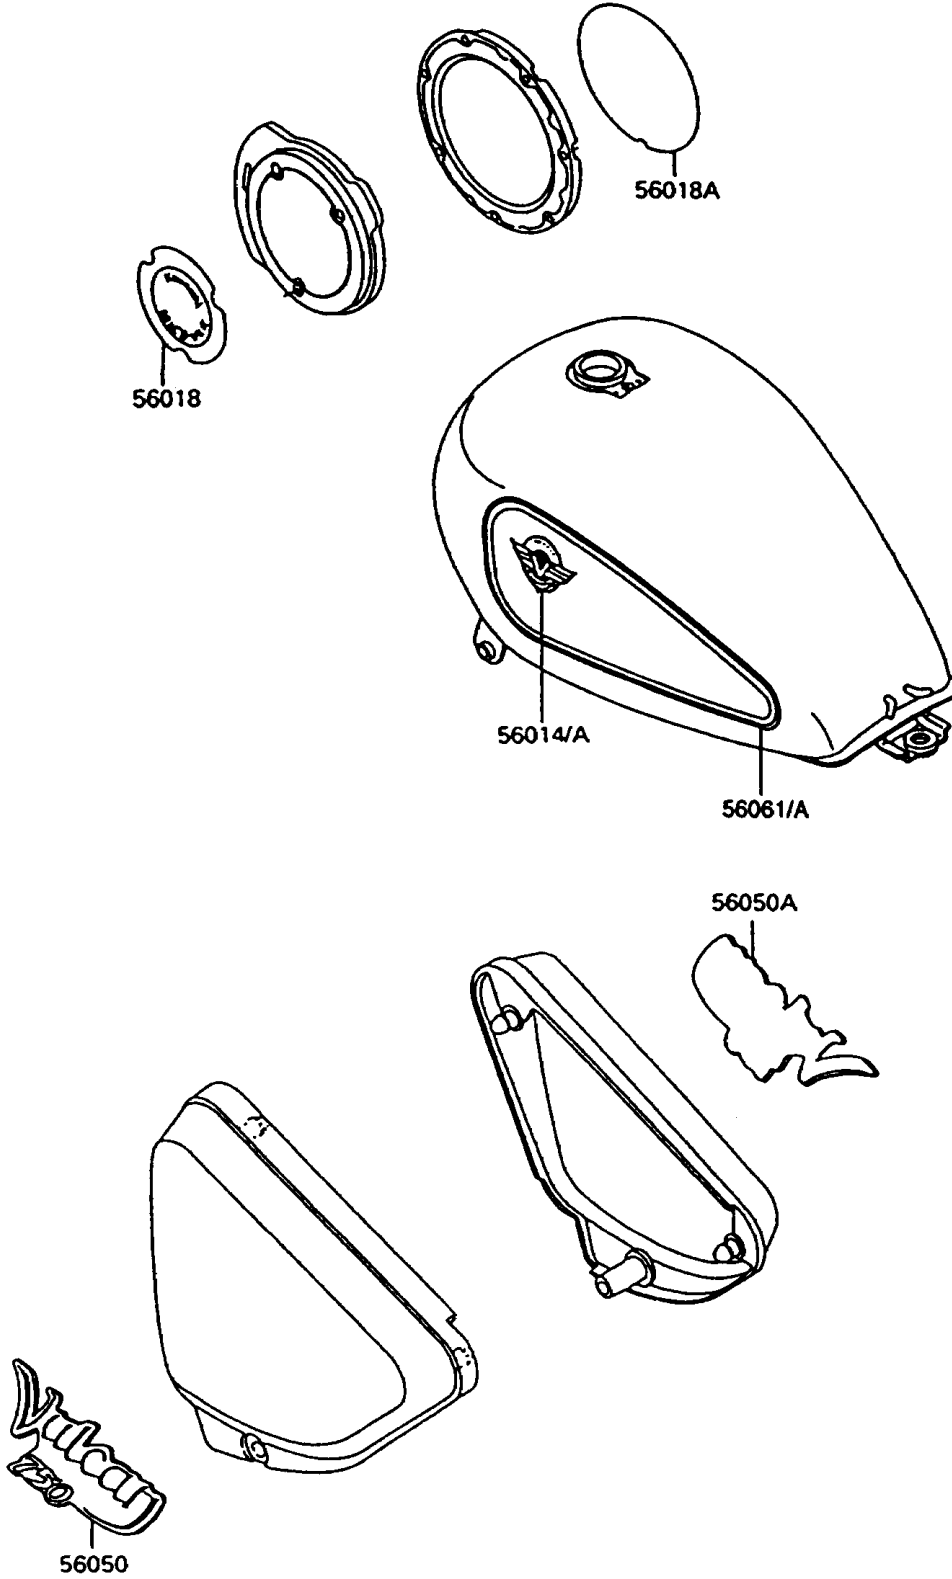

# 1996 Vulcan 750 PARTS DIAGRAM

Decals(Blue/Silver)

F2861C

## 1996 Vulcan 750 PARTS LIST

Decals(Blue/Silver)

ITEM NAME	PART NUMBER	QUANTITY
EMBLEM,FUEL TANK,LH (Ref # 56014)	56014-1272	1
EMBLEM,FUEL TANK,RH (Ref # 56014A)	56014-1273	1
MARK,GENERATOR COVER (Ref # 56018)	56018-1666	1
MARK,CLUTCH COVER (Ref # 56018A)	56018-1667	1
MARK,SIDE COVER,LH (Ref # 56050)	56050-1772	1
MARK,SIDE COVER,RH (Ref # 56050A)	56050-1773	1
PATTERN,FUEL TANK,LH (Ref # 56061)	56061-1461	1
PATTERN,FUEL TANK,RH (Ref # 56061A)	56061-1462	1