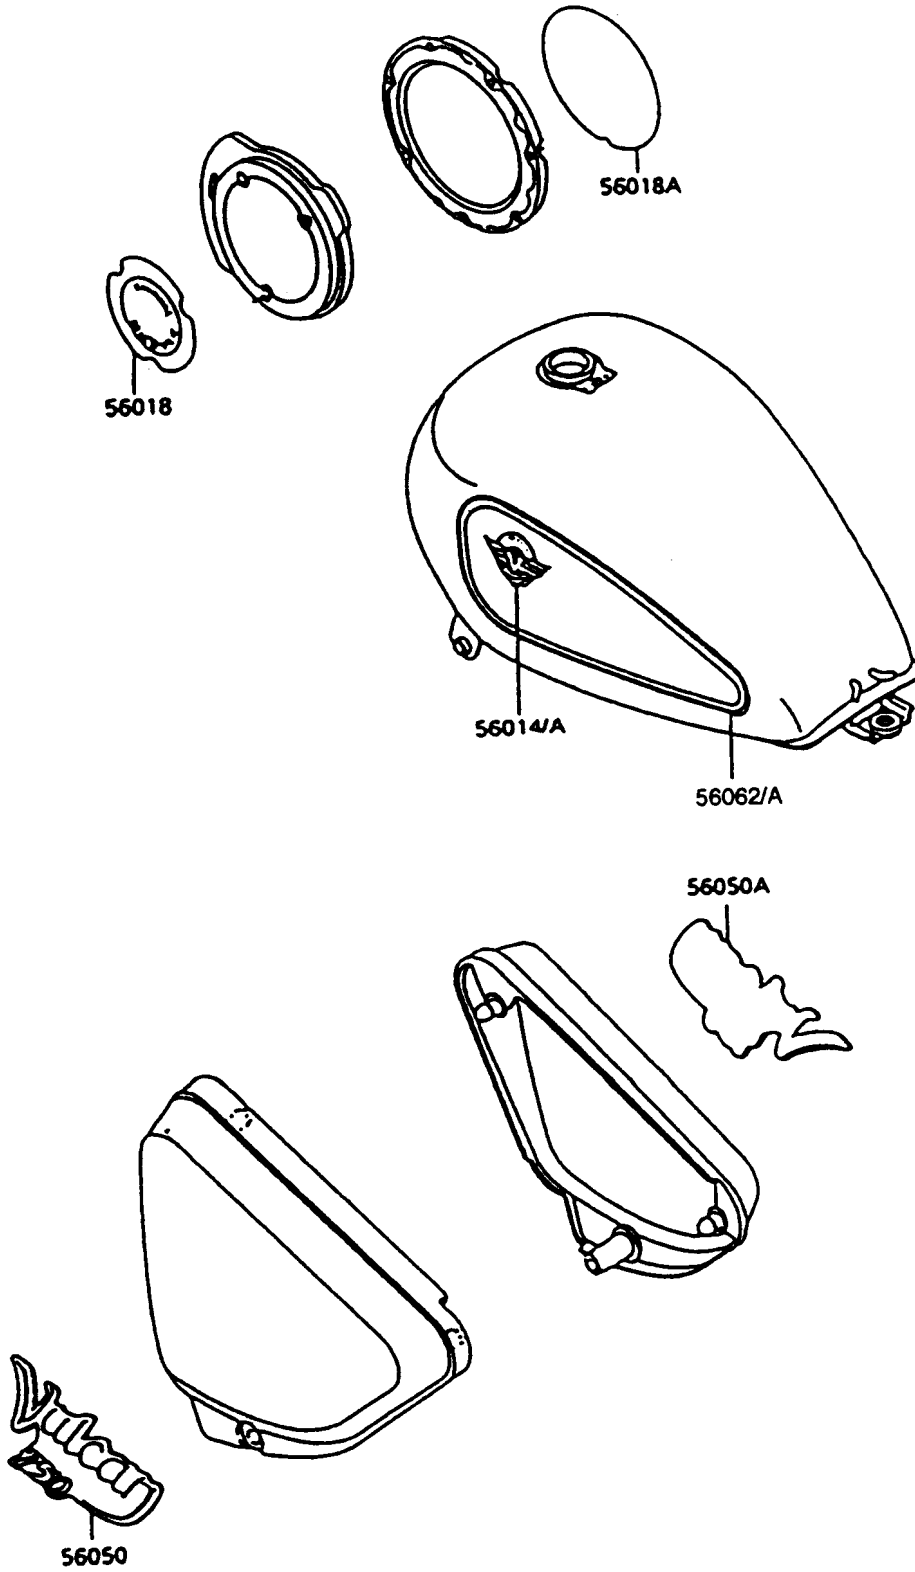

1998 Vulcan 750 PARTS DIAGRAM

Decals(Bronze/Red)

F2861E

1998 Vulcan 750 PARTS LIST

Decals(Bronze/Red)

ITEM NAME	PART NUMBER	QUANTITY
EMBLEM,FUEL TANK,LH (Ref # 56014)	56014-1272	1
EMBLEM,FUEL TANK,RH (Ref # 56014A)	56014-1273	1
MARK,GENERATOR COVER (Ref # 56018)	56018-1666	1
MARK,CLUTCH COVER (Ref # 56018A)	56018-1667	1
MARK,SIDE COVER,LH (Ref # 56050)	56050-1772	1
MARK,SIDE COVER,RH (Ref # 56050A)	56050-1773	1
PATTERN,FUEL TANK,LH (Ref # 56062)	56062-1109	1
PATTERN,FUEL TANK,RH (Ref # 56062A)	56062-1110	1