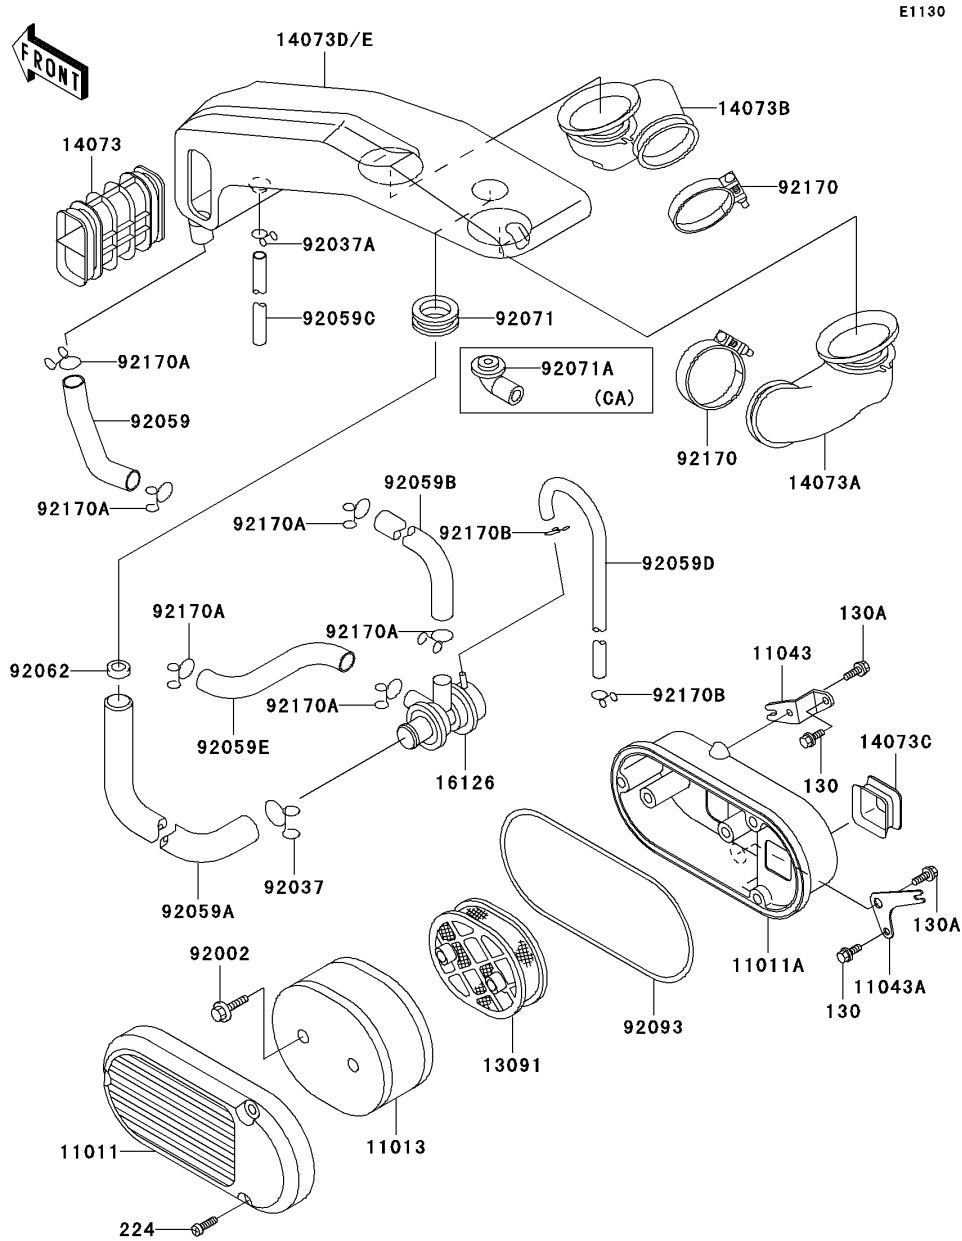

2000 Vulcan 750 PARTS DIAGRAM

Air Cleaner

2000 Vulcan 750 PARTS LIST

Air Cleaner

ITEM NAME	PART NUMBER	QUANTITY
BOLT-FLANGED,6X10,BLACK (Ref # 130)	130C0610	4
BOLT-FLANGED,6X12 (Ref # 130A)	130C0612	4
SCREW-PAN-WP-CROS (Ref # 224)	224C0630	6
CASE-AIR FILTER,OUTSIDE (Ref # 11011)	11011-1181	2
CASE-AIR FILTER,INSIDE (Ref # 11011A)	11011-1225	2
ELEMENT-AIR FILTER (Ref # 11013)	11013-1122	2
BRACKET,AIR FILTER CASE (Ref # 11043)	11043-1181	2
BRACKET,AIR FILTER CASE (Ref # 11043A)	11043-1975	2
HOLDER,ELEMENT (Ref # 13091)	13091-1345	2
DUCT,AIR FILTER (Ref # 14073)	14073-1197	2
DUCT,FR,CARBURATOR (Ref # 14073A)	14073-1199	1
DUCT,RR,CARBURATOR (Ref # 14073B)	14073-1200	1
DUCT,INLET (Ref # 14073C)	14073-1209	2
VALVE,AIR SWITCH (Ref # 16126)	16126-1139	1
BOLT,6X25 (Ref # 92002)	92002-1137	4
CLAMP,TUBE (Ref # 92037)	92037-1076	1
CLAMP,TUBE (Ref # 92037A)	92037-147	1
TUBE,15X20X116 (Ref # 92059)	92059-1512	1
TUBE,19X25X600 (Ref # 92059A)	92059-1537	1
TUBE (Ref # 92059B)	92059-1587	1
TUBE (Ref # 92059C)	92059-1603	1
TUBE,4X9X330 (Ref # 92059D)	92059-1617	1
TUBE (Ref # 92059E)	92059-1618	1
NOZZLE,7X20.3X10 (Ref # 92062)	92062-1061	1
GROMMET,AIR FILTER (Ref # 92071)	92071-1013	1
SEAL,AIR FILTER (Ref # 92093)	92093-1177	2
CLAMP (Ref # 92170)	92170-1444	2
CLAMP,TUBE (Ref # 92170A)	92170-1445	6
CLAMP (Ref # 92170B)	92170-1450	2

2000 Vulcan 750 PARTS LIST

Air Cleaner

ITEM NAME	PART NUMBER	QUANTITY
DUCT,MAIN (Ref # 14073D)	14073-1281	1
DUCT,MAIN (Ref # 14073E)	14073-1282	1
GROMMET,AIR FILTER (Ref # 92071A)	92071-1114	1