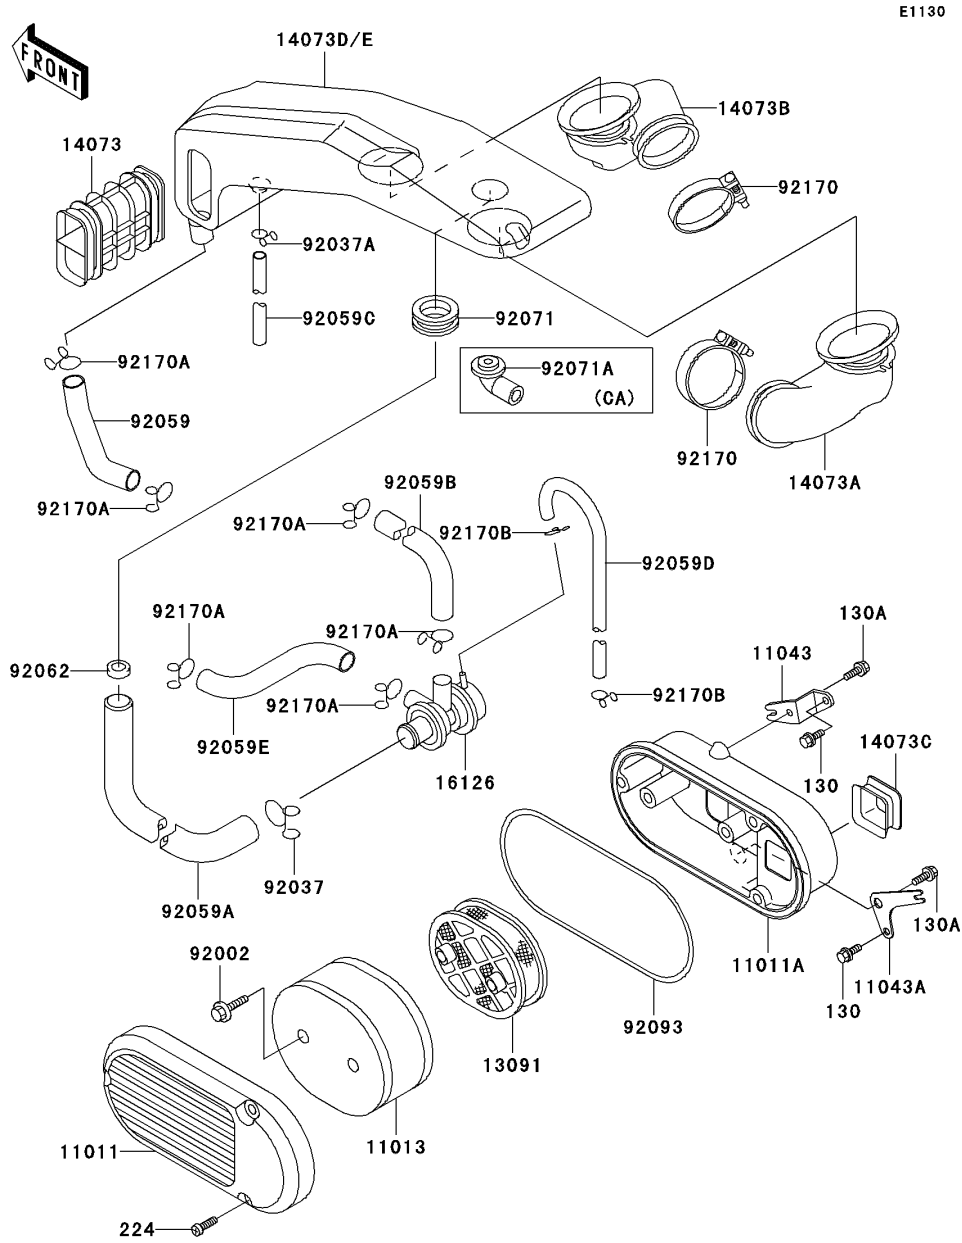

2000 Vulcan 750 PARTS DIAGRAM

Air Cleaner

2000 Vulcan 750 PARTS LIST

Air Cleaner

ITEM NAME	PART NUMBER	QUANTITY
BOLT-FLANGED,6X10,BLACK (Ref # 130)	130C0610	4
BOLT-FLANGED,6X12 (Ref # 130A)	130C0612	4
SCREW-PAN-WP-CROS (Ref # 224)	224C0630	6
CASE-AIR FILTER,OUTSIDE (Ref # 11011)	11011-1181	2
CASE-AIR FILTER,INSIDE (Ref # 11011A)	11011-1225	2
ELEMENT-AIR FILTER (Ref # 11013)	11013-1122	2
BRACKET,AIR FILTER CASE (Ref # 11043)	11043-1181	2
BRACKET,AIR FILTER CASE (Ref # 11043A)	11043-1975	2
HOLDER,ELEMENT (Ref # 13091)	13091-1345	2
DUCT,AIR FILTER (Ref # 14073)	14073-1197	2
DUCT,FR,CARBURATOR (Ref # 14073A)	14073-1199	1
DUCT,RR,CARBURATOR (Ref # 14073B)	14073-1200	1
DUCT,INLET (Ref # 14073C)	14073-1209	2
VALVE,AIR SWITCH (Ref # 16126)	16126-1139	1
BOLT,6X25 (Ref # 92002)	92002-1137	4
CLAMP,TUBE (Ref # 92037)	92037-1076	1
CLAMP,TUBE (Ref # 92037A)	92037-147	1
TUBE,15X20X116 (Ref # 92059)	92059-1512	1
TUBE,19X25X600 (Ref # 92059A)	92059-1537	1
TUBE (Ref # 92059B)	92059-1587	1
TUBE (Ref # 92059C)	92059-1603	1
TUBE,4X9X330 (Ref # 92059D)	92059-1617	1
TUBE (Ref # 92059E)	92059-1618	1
NOZZLE,7X20.3X10 (Ref # 92062)	92062-1061	1
GROMMET,AIR FILTER (Ref # 92071)	92071-1013	1
SEAL,AIR FILTER (Ref # 92093)	92093-1177	2
CLAMP (Ref # 92170)	92170-1444	2
CLAMP,TUBE (Ref # 92170A)	92170-1445	6
CLAMP (Ref # 92170B)	92170-1450	2

2000 Vulcan 750 PARTS LIST

Air Cleaner

ITEM NAME	PART NUMBER	QUANTITY
DUCT,MAIN (Ref # 14073D)	14073-1281	1
DUCT,MAIN (Ref # 14073E)	14073-1282	1
GROMMET,AIR FILTER (Ref # 92071A)	92071-1114	1