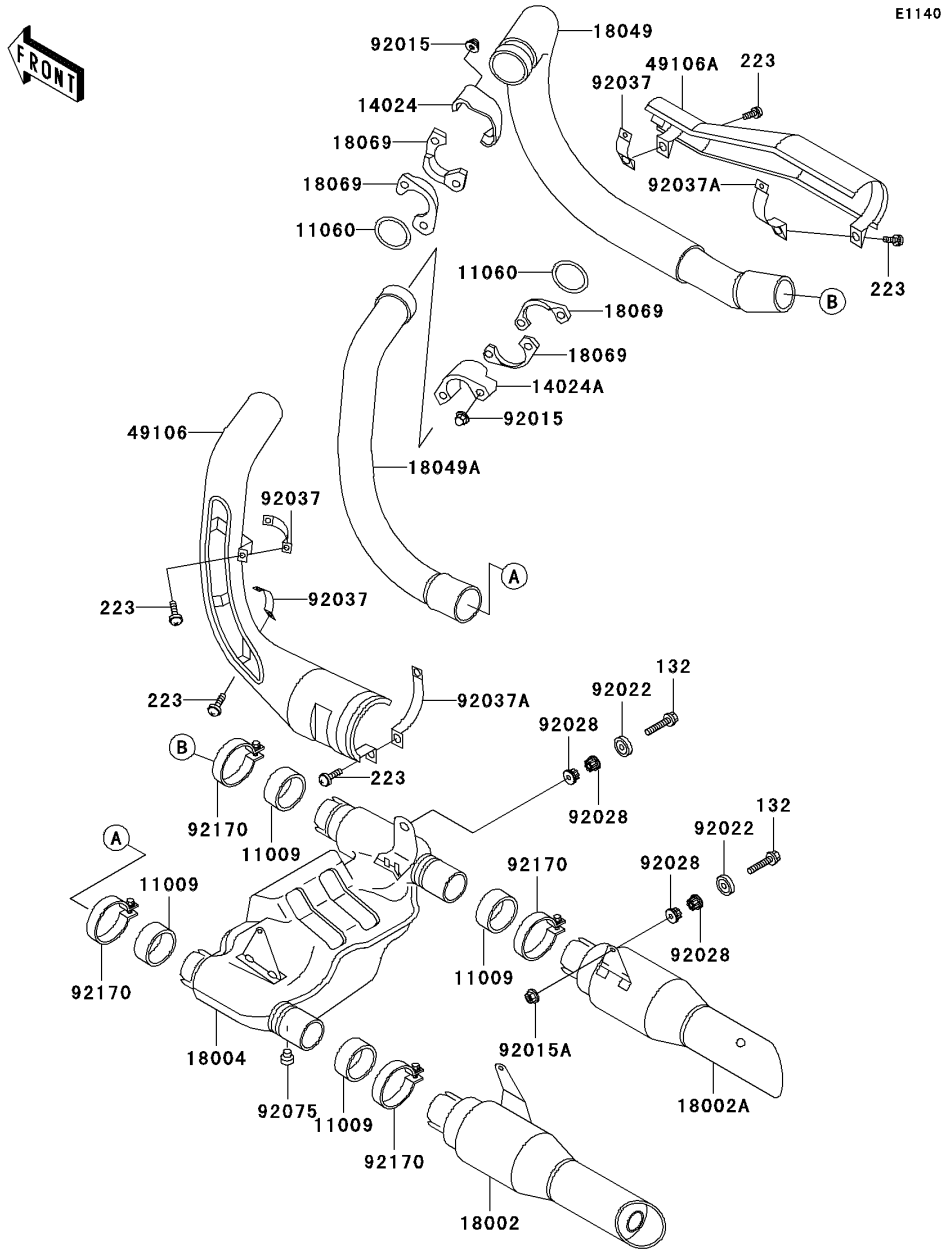

# 1999 Vulcan 750 PARTS DIAGRAM

Muffler(s)

# 1999 Vulcan 750 PARTS LIST

## Muffler(s)

ITEM NAME	PART NUMBER	QUANTITY
BOLT-FLANGED-SMALL (Ref # 132)	132E0840	4
SCREW-PAN-WS-CROS (Ref # 223)	223X0620	5
GASKET,EXHAUST PIPE CONNECTING (Ref # 11009)	11009-1666	4
GASKET,EXHAUST PIPE (Ref # 11060)	11060-1119	2
COVER,FR (Ref # 14024)	14024-1091	1
COVER,RR (Ref # 14024A)	14024-1092	1
BODY-COMP-MUFFLER,LH (Ref # 18002)	18002-1701	1
BODY-COMP-MUFFLER,RH (Ref # 18002A)	18002-1702	1
CHAMBER-PREMUFFLER (Ref # 18004)	18004-1055	1
PIPE-EXHAUST,FR (Ref # 18049)	18049-1373	1
PIPE-EXHAUST,RR (Ref # 18049A)	18049-1374	1
HOLDER-EXHAUST PIPE (Ref # 18069)	18069-1061	4
COVER-MUFFLER,LH (Ref # 49106)	49106-1053	1
COVER-MUFFLER,RH (Ref # 49106A)	49106-1054	1
NUT,CAP,8MM (Ref # 92015)	92015-1371	4
NUT,FLANGED,8MM (Ref # 92015A)	92015-1933	2
WASHER,CAP TYPE (Ref # 92022)	92022-1638	4
BUSHING,MUFFLER (Ref # 92028)	92028-1746	8
CLAMP,EXHAUST PIPE COVER (Ref # 92037)	92037-1613	3
CLAMP,MUFFLER COVER (Ref # 92037A)	92037-1615	2
DAMPER (Ref # 92075)	92075-005	1
CLAMP,52MM (Ref # 92170)	92170-1446	4