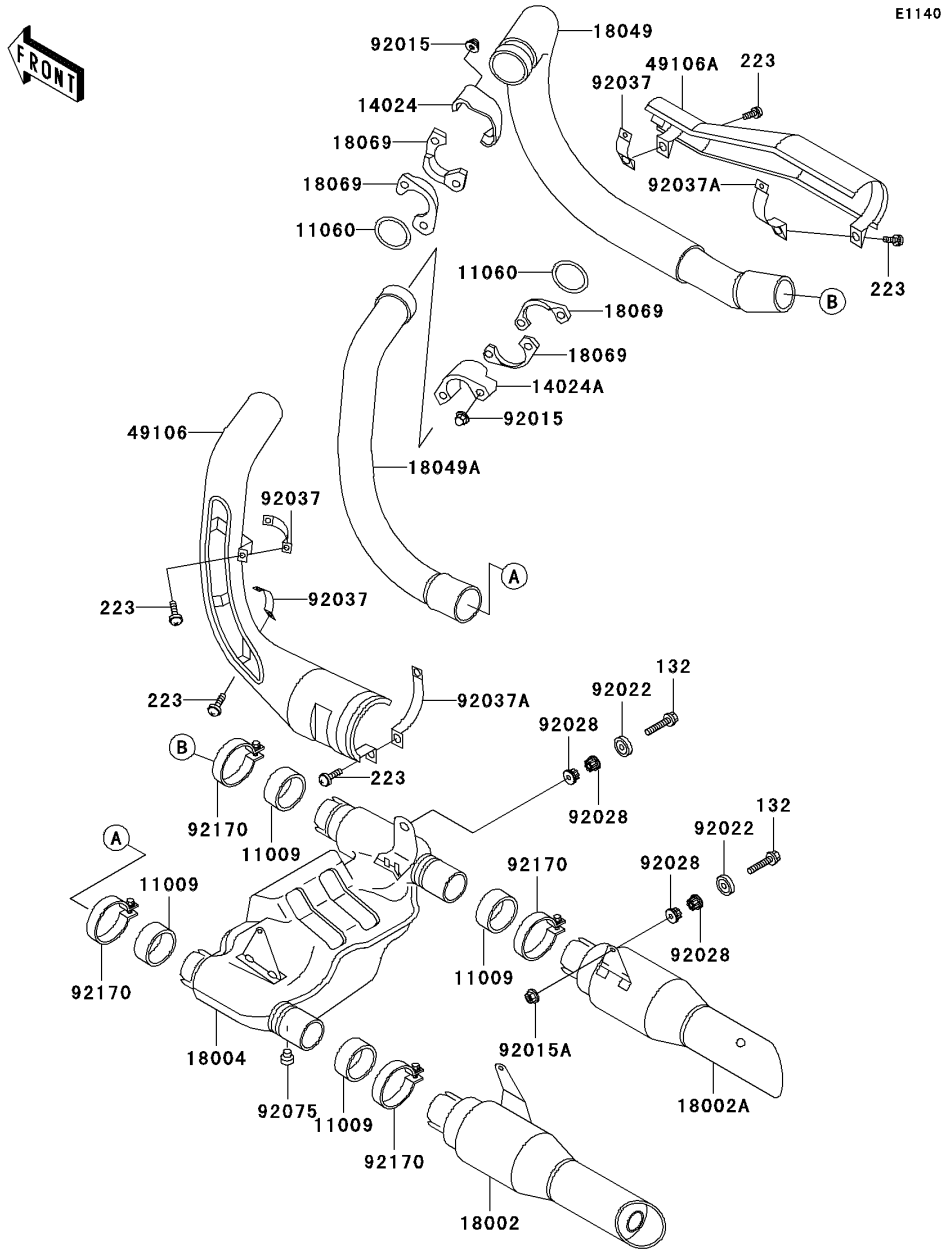

2002 Vulcan 750 PARTS DIAGRAM

Muffler(s)

2002 Vulcan 750 PARTS LIST

Muffler(s)

ITEM NAME	PART NUMBER	QUANTITY
BOLT-FLANGED-SMALL (Ref # 132)	132E0840	4
SCREW-PAN-WS-CROS (Ref # 223)	223X0620	5
GASKET,EXHAUST PIPE CONNECTING (Ref # 11009)	11009-1666	4
GASKET,EXHAUST PIPE (Ref # 11060)	11060-1119	2
COVER,FR (Ref # 14024)	14024-1091	1
COVER,RR (Ref # 14024A)	14024-1092	1
BODY-COMP-MUFFLER,LH (Ref # 18002)	18002-1701	1
BODY-COMP-MUFFLER,RH (Ref # 18002A)	18002-1702	1
CHAMBER-PREMUFFLER (Ref # 18004)	18004-1055	1
PIPE-EXHAUST,FR (Ref # 18049)	18049-1373	1
PIPE-EXHAUST,RR (Ref # 18049A)	18049-1374	1
HOLDER-EXHAUST PIPE (Ref # 18069)	18069-1061	4
COVER-MUFFLER,LH (Ref # 49106)	49106-1053	1
COVER-MUFFLER,RH (Ref # 49106A)	49106-1054	1
NUT,CAP,8MM (Ref # 92015)	92015-1371	4
NUT,FLANGED,8MM (Ref # 92015A)	92015-1933	2
WASHER,CAP TYPE (Ref # 92022)	92022-1638	4
BUSHING,MUFFLER (Ref # 92028)	92028-1746	8
CLAMP,EXHAUST PIPE COVER (Ref # 92037)	92037-1613	3
CLAMP,MUFFLER COVER (Ref # 92037A)	92037-1615	2
DAMPER (Ref # 92075)	92075-005	1
CLAMP,52MM (Ref # 92170)	92170-1446	4