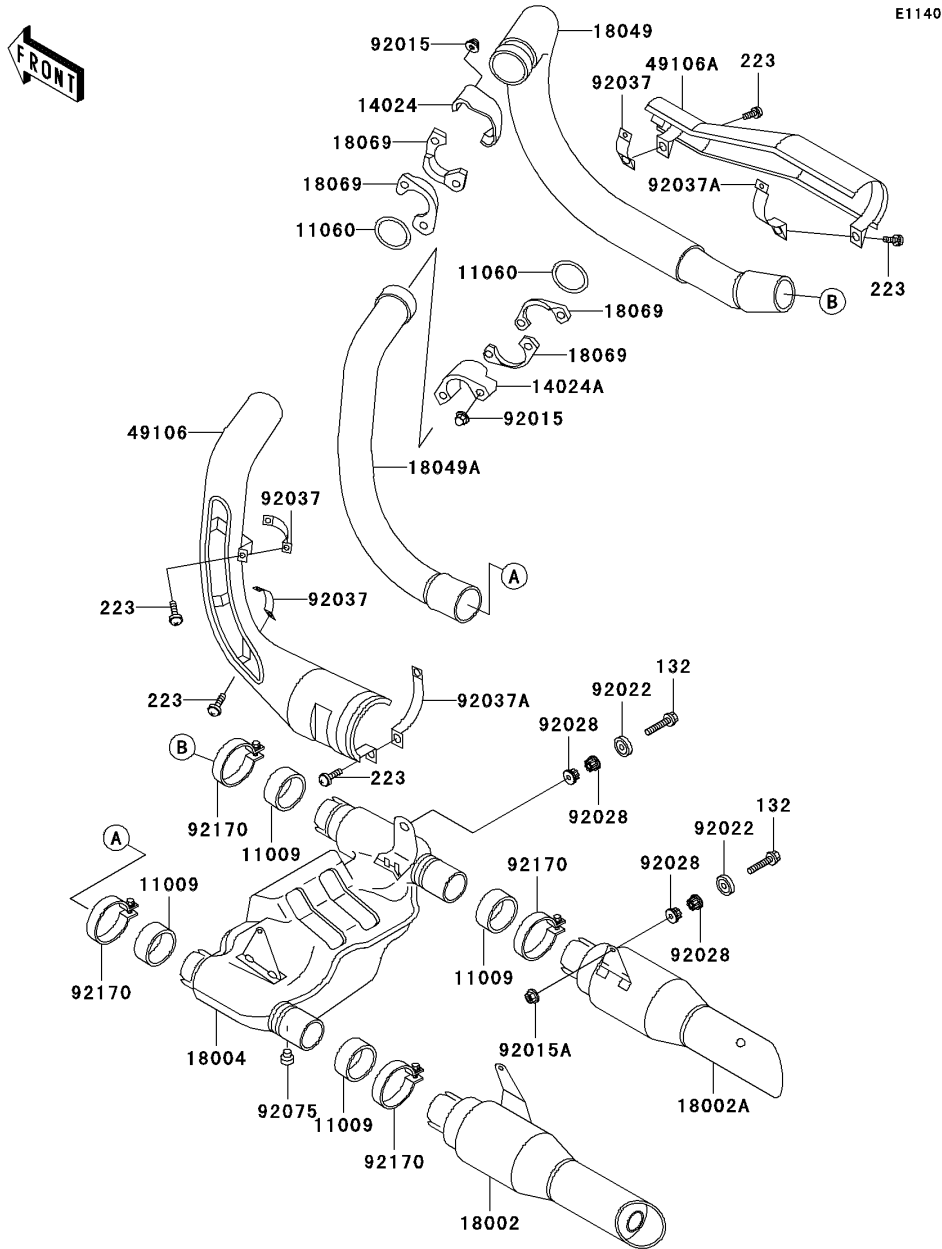

2003 Vulcan 750 PARTS DIAGRAM

Muffler(s)

2003 Vulcan 750 PARTS LIST

Muffler(s)

| ITEM NAME | PART NUMBER | QUANTITY |
|--|-------------|----------|
| BOLT-FLANGED-SMALL (Ref # 132) | 132E0840 | 4 |
| SCREW-PAN-WS-CROS (Ref # 223) | 223X0620 | 5 |
| GASKET,EXHAUST PIPE CONNECTING (Ref # 11009) | 11009-1666 | 4 |
| GASKET,EXHAUST PIPE (Ref # 11060) | 11060-1119 | 2 |
| COVER,FR (Ref # 14024) | 14024-1091 | 1 |
| COVER,RR (Ref # 14024A) | 14024-1092 | 1 |
| BODY-COMP-MUFFLER,LH (Ref # 18002) | 18002-1701 | 1 |
| BODY-COMP-MUFFLER,RH (Ref # 18002A) | 18002-1702 | 1 |
| CHAMBER-PREMUFFLER (Ref # 18004) | 18004-1055 | 1 |
| PIPE-EXHAUST,FR (Ref # 18049) | 18049-1373 | 1 |
| PIPE-EXHAUST,RR (Ref # 18049A) | 18049-1374 | 1 |
| HOLDER-EXHAUST PIPE (Ref # 18069) | 18069-1061 | 4 |
| COVER-MUFFLER,LH (Ref # 49106) | 49106-1053 | 1 |
| COVER-MUFFLER,RH (Ref # 49106A) | 49106-1054 | 1 |
| NUT,CAP,8MM (Ref # 92015) | 92015-1371 | 4 |
| NUT,FLANGED,8MM (Ref # 92015A) | 92015-1933 | 2 |
| WASHER,CAP TYPE (Ref # 92022) | 92022-1638 | 4 |
| BUSHING,MUFFLER (Ref # 92028) | 92028-1746 | 8 |
| CLAMP,EXHAUST PIPE COVER (Ref # 92037) | 92037-1613 | 3 |
| CLAMP,MUFFLER COVER (Ref # 92037A) | 92037-1615 | 2 |
| DAMPER (Ref # 92075) | 92075-005 | 1 |
| CLAMP,52MM (Ref # 92170) | 92170-1446 | 4 |