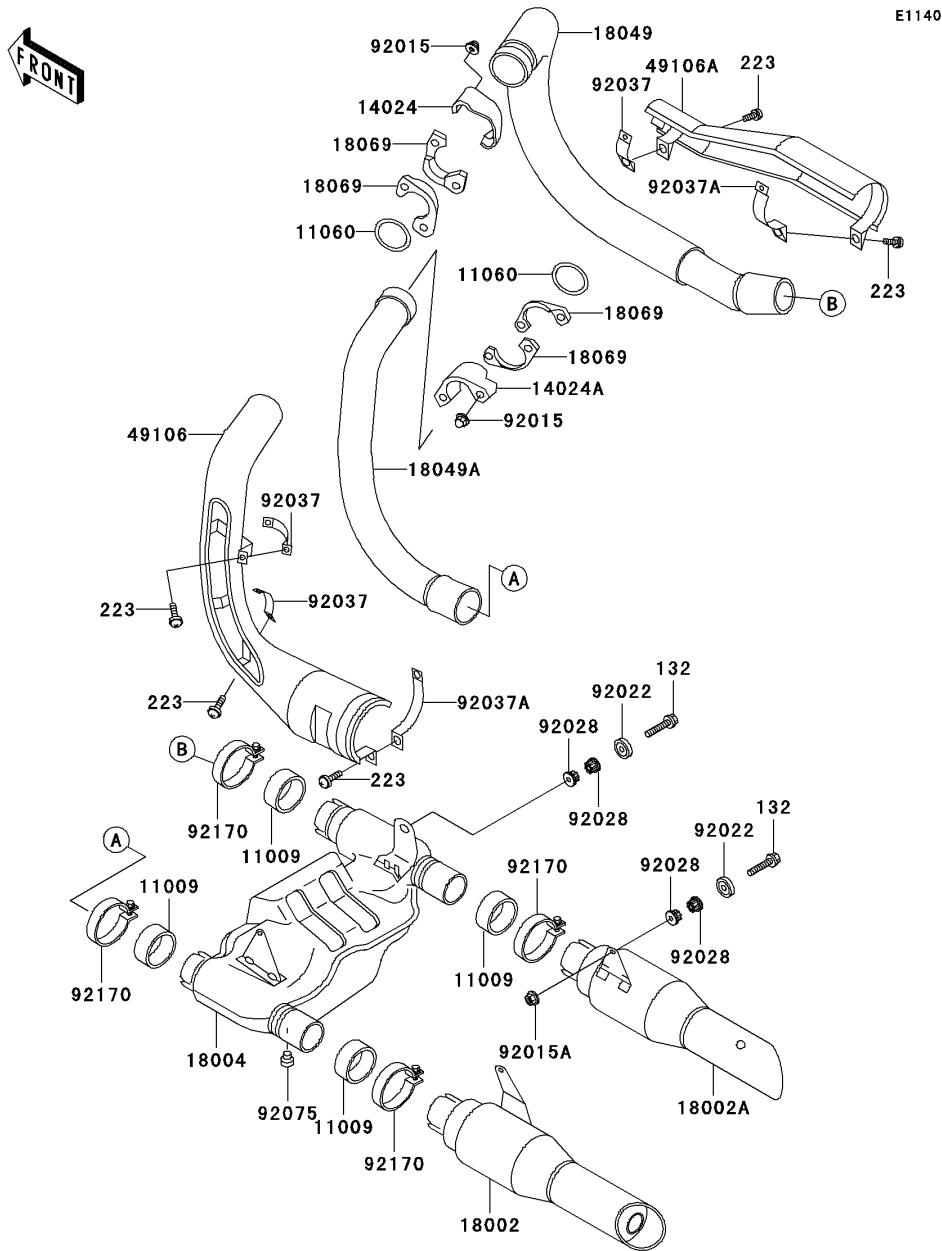

2003 Vulcan 750 PARTS DIAGRAM

Muffler(s)

2003 Vulcan 750 PARTS LIST

Muffler(s)

ITEM NAME	PART NUMBER	QUANTITY
BOLT-FLANGED-SMALL (Ref # 132)	132E0840	4
SCREW-PAN-WS-CROS (Ref # 223)	223X0620	5
GASKET,EXHAUST PIPE CONNECTING (Ref # 11009)	11009-1666	4
GASKET,EXHAUST PIPE (Ref # 11060)	11060-1119	2
COVER,FR (Ref # 14024)	14024-1091	1
COVER,RR (Ref # 14024A)	14024-1092	1
BODY-COMP-MUFFLER,LH (Ref # 18002)	18002-1701	1
BODY-COMP-MUFFLER,RH (Ref # 18002A)	18002-1702	1
CHAMBER-PREMUFFLER (Ref # 18004)	18004-1055	1
PIPE-EXHAUST,FR (Ref # 18049)	18049-1373	1
PIPE-EXHAUST,RR (Ref # 18049A)	18049-1374	1
HOLDER-EXHAUST PIPE (Ref # 18069)	18069-1061	4
COVER-MUFFLER,LH (Ref # 49106)	49106-1053	1
COVER-MUFFLER,RH (Ref # 49106A)	49106-1054	1
NUT,CAP,8MM (Ref # 92015)	92015-1371	4
NUT,FLANGED,8MM (Ref # 92015A)	92015-1933	2
WASHER,CAP TYPE (Ref # 92022)	92022-1638	4
BUSHING,MUFFLER (Ref # 92028)	92028-1746	8
CLAMP,EXHAUST PIPE COVER (Ref # 92037)	92037-1613	3
CLAMP,MUFFLER COVER (Ref # 92037A)	92037-1615	2
DAMPER (Ref # 92075)	92075-005	1
CLAMP,52MM (Ref # 92170)	92170-1446	4