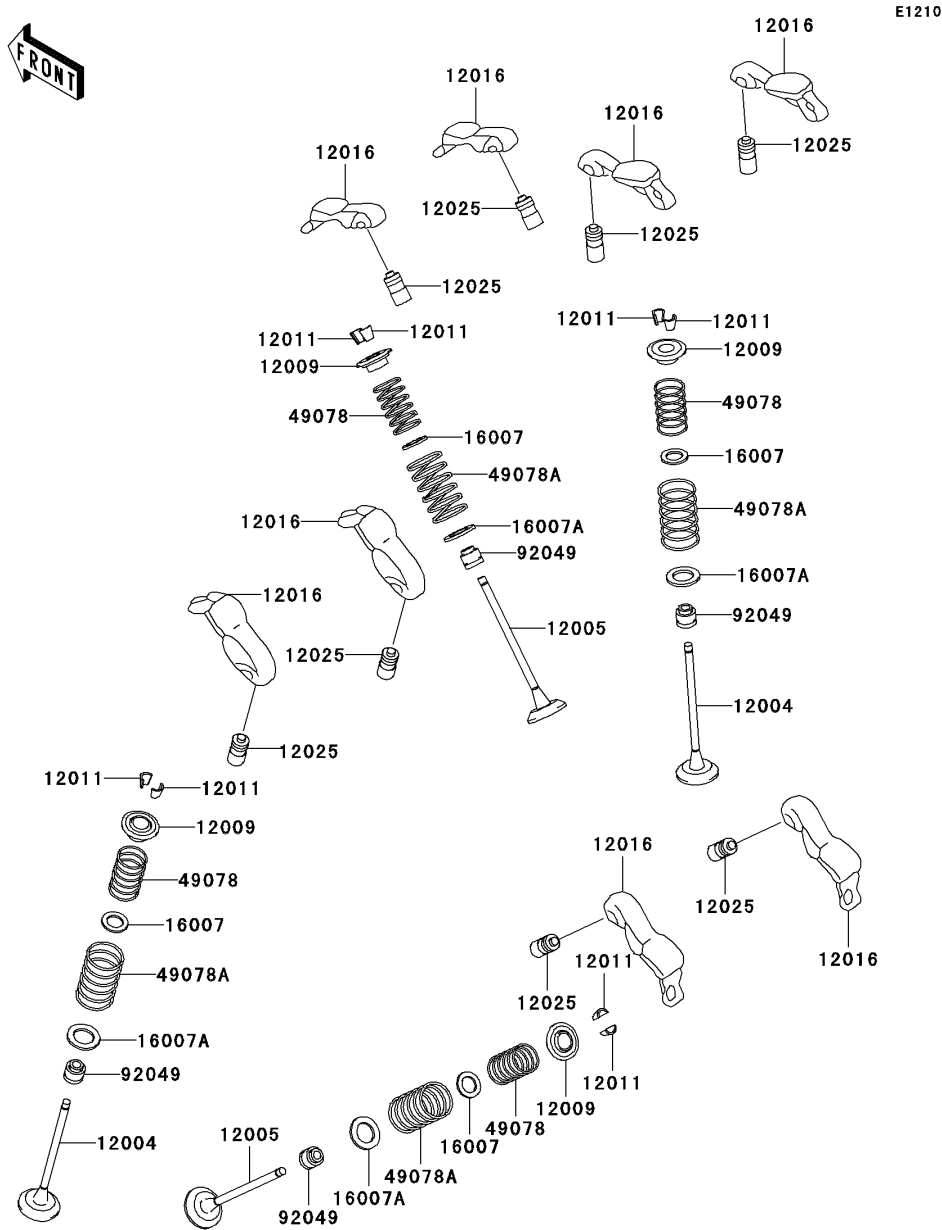

2002 Vulcan 750 PARTS DIAGRAM

Valve(s)

2002 Vulcan 750 PARTS LIST

Valve(s)

ITEM NAME	PART NUMBER	QUANTITY
VALVE-INTAKE (Ref # 12004)	12004-1061	4
VALVE-EXHAUST (Ref # 12005)	12005-1064	4
RETAINER-VALVE SPRING (Ref # 12009)	12009-1054	8
COLLET (Ref # 12011)	12011-1003	16
ARM-ROCKER (Ref # 12016)	12016-1053	8
ADJUSTER-LASH (Ref # 12025)	12025-1052	8
SEAT-SPRING,12.1X16.2X0.5 (Ref # 16007)	16007-1177	8
SEAT-SPRING,17.5X23.8X0.5 (Ref # 16007A)	16007-1178	8
SPRING-ENGINE VALVE,INNER (Ref # 49078)	49078-1058	8
SPRING-ENGINE VALVE,OUTER (Ref # 49078A)	49078-1059	8
SEAL-OIL,RVC2-5.5X8.5X8.3 (Ref # 92049)	92049-1062	8