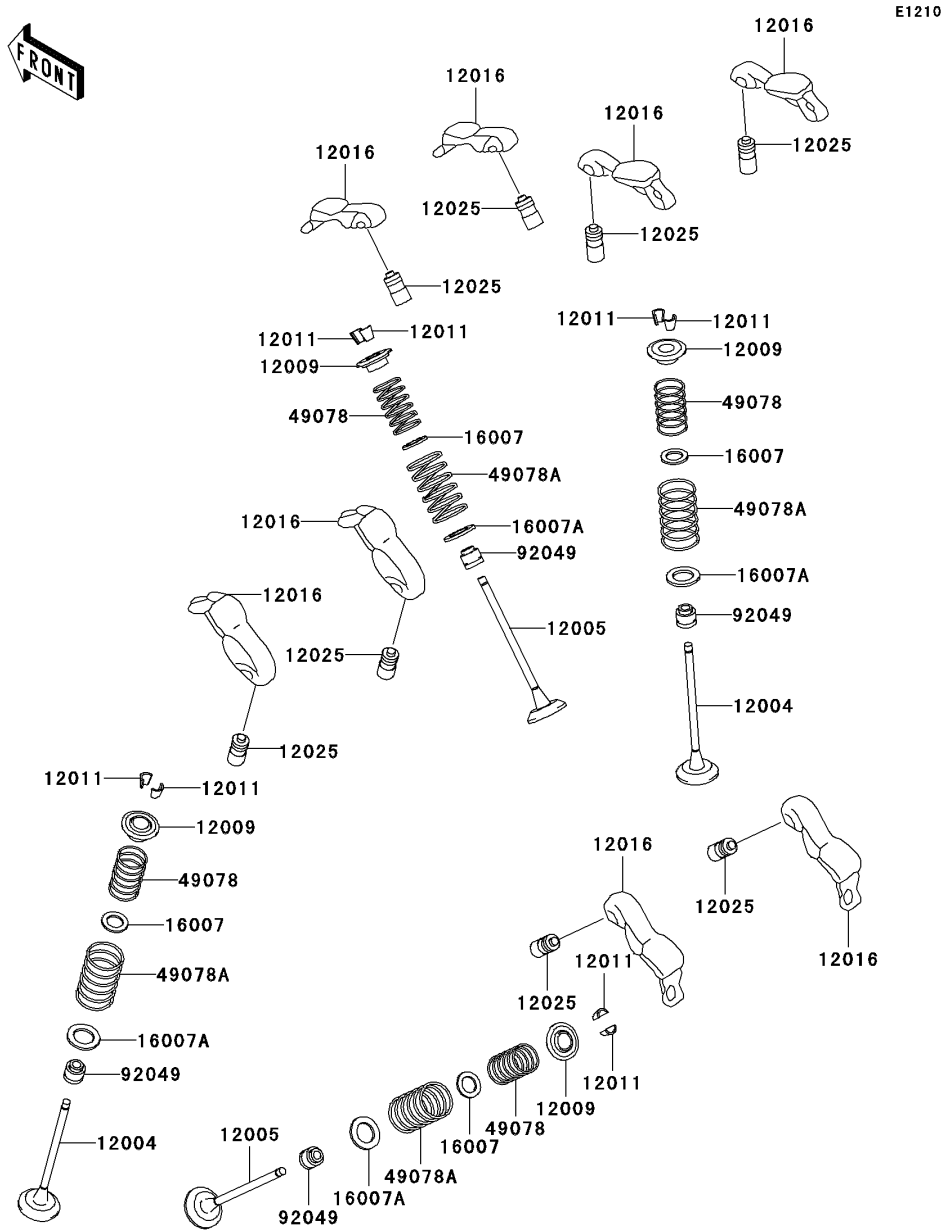

2003 Vulcan 750 PARTS DIAGRAM

Valve(s)

2003 Vulcan 750 PARTS LIST

Valve(s)

ITEM NAME	PART NUMBER	QUANTITY
VALVE-INTAKE (Ref # 12004)	12004-1061	4
VALVE-EXHAUST (Ref # 12005)	12005-1064	4
RETAINER-VALVE SPRING (Ref # 12009)	12009-1054	8
COLLET (Ref # 12011)	12011-1003	16
ARM-ROCKER (Ref # 12016)	12016-1053	8
ADJUSTER-LASH (Ref # 12025)	12025-1052	8
SEAT-SPRING,12.1X16.2X0.5 (Ref # 16007)	16007-1177	8
SEAT-SPRING,17.5X23.8X0.5 (Ref # 16007A)	16007-1178	8
SPRING-ENGINE VALVE,INNER (Ref # 49078)	49078-1058	8
SPRING-ENGINE VALVE,OUTER (Ref # 49078A)	49078-1059	8
SEAL-OIL,RVC2-5.5X8.5X8.3 (Ref # 92049)	92049-1062	8