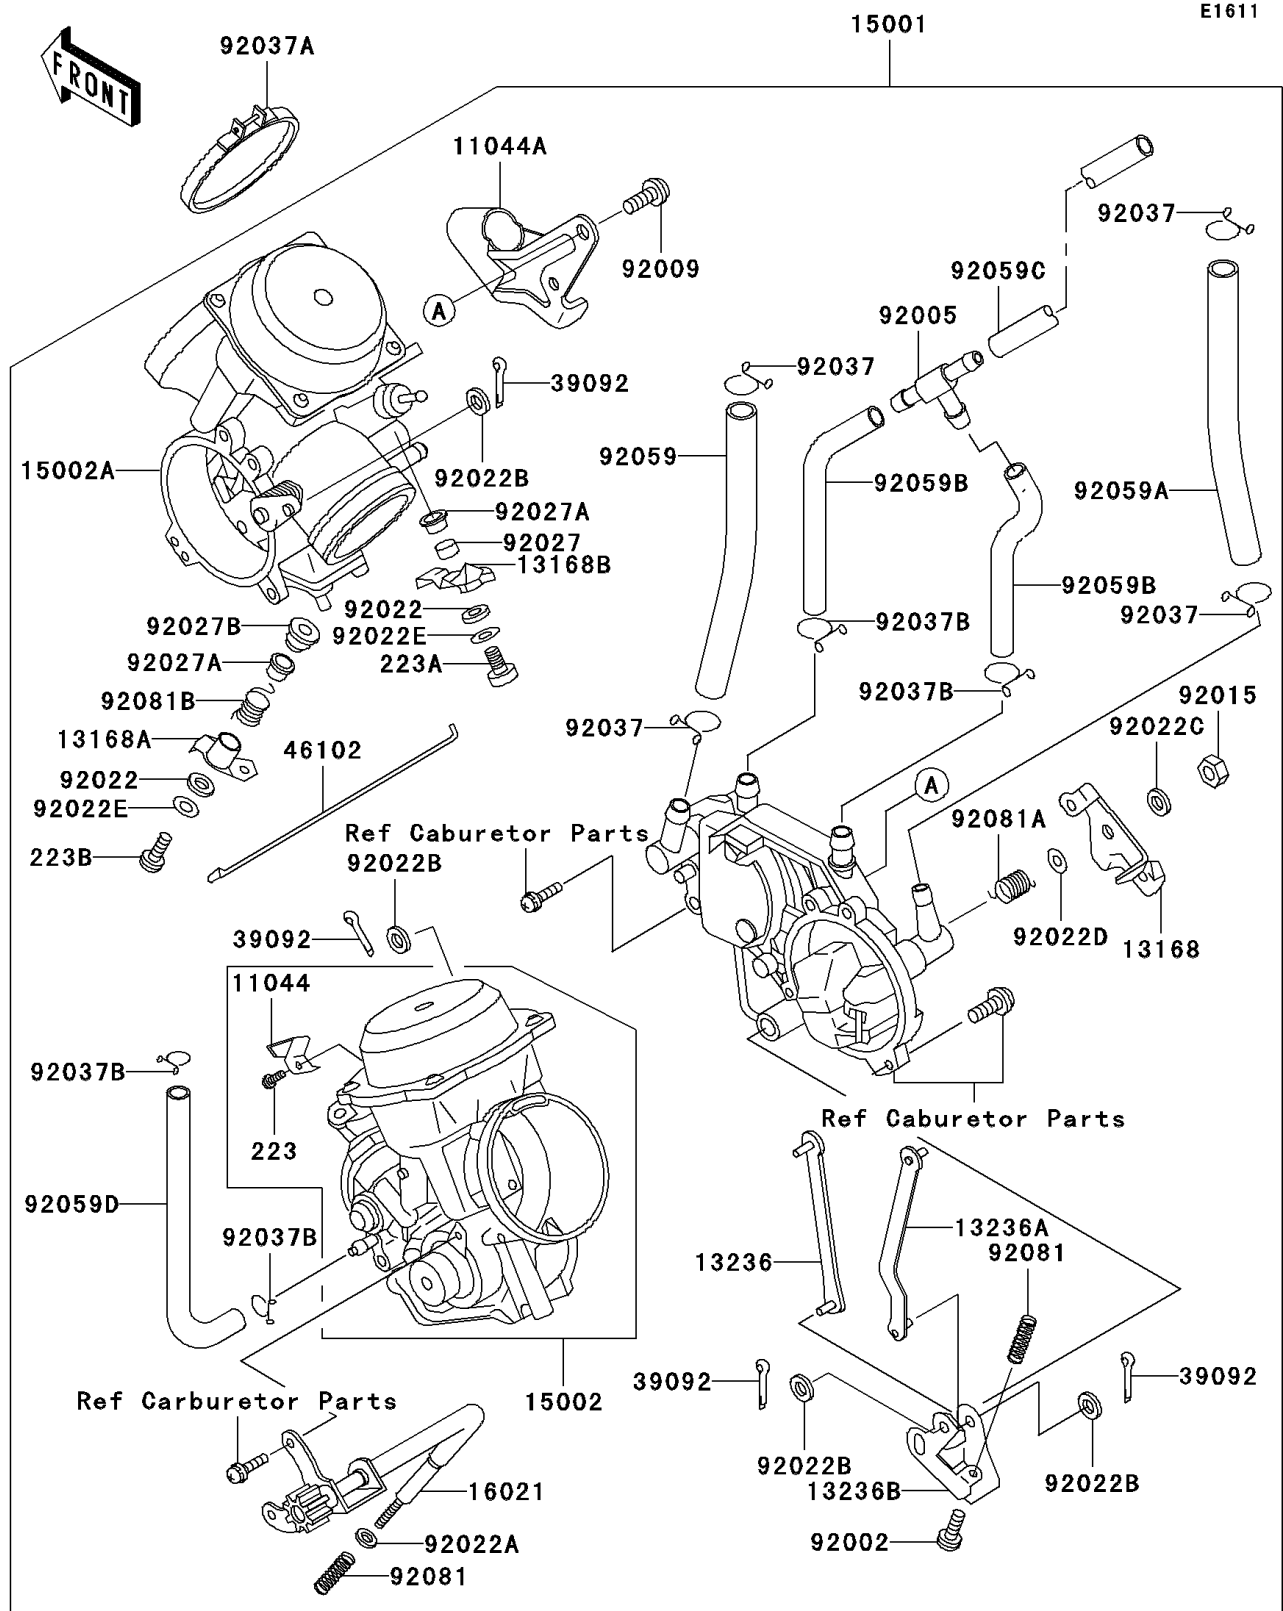

1999 Vulcan 750 PARTS DIAGRAM

Carburetor

1999 Vulcan 750 PARTS LIST

Carburetor

ITEM NAME	PART NUMBER	QUANTITY
SCREW-PAN-WS-CROS (Ref # 223)	223D0408	1
SCREW-PAN-WS-CROS (Ref # 223A)	223D0414	1
BRACKET (Ref # 11044)	11044-1152	1
BRACKET,THROTTLE CABLE (Ref # 11044A)	11044-1351	1
LEVER,THROTTLE (Ref # 13168)	13168-1262	1
LEVER,PLUNGER,FR (Ref # 13168A)	13168-1275	1
LEVER,PLUNGER,RR (Ref # 13168B)	13168-1276	1
LEVER-COMP,FR (Ref # 13236)	13236-1130	1
LEVER-COMP,RR (Ref # 13236A)	13236-1131	1
LEVER-COMP,THROTTLE (Ref # 13236B)	13236-1132	1
CARBURETOR-ASSY (Ref # 15001)	15001-1306	1
CARBURETOR,FR (Ref # 15002)	15002-1394	1
CARBURETOR,RR (Ref # 15002A)	15002-1395	1
SCREW-THROTTLE STOP (Ref # 16021)	16021-1112	1
PIN-HAIR (Ref # 39092)	39092-1051	4
ROD,STARTER (Ref # 46102)	46102-1141	1
BOLT,THROTTLE ADJUST (Ref # 92002)	92002-1556	1
FITTING,T-TYPE (Ref # 92005)	92005-1135	1
SCREW,5X10 (Ref # 92009)	92009-1365	1
NUT,LOCK (Ref # 92015)	92015-1526	1
WASHER,6.1X11X0.8,POLYACETAL (Ref # 92022)	92022-1199	2
WASHER,PLAIN,STOP SPRING (Ref # 92022A)	92022-1480	1
WASHER,3.1X8X0.5,POLYACETAL (Ref # 92022B)	92022-1676	4
WASHER,SPRING (Ref # 92022C)	92022-1708	1
WASHER,8X16X1.1 (Ref # 92022D)	92022-1709	1
WASHER,4X10X1.5 (Ref # 92022E)	92022-1721	2
COLLAR (Ref # 92027)	92027-1917	1
COLLAR (Ref # 92027A)	92027-1918	2
COLLAR (Ref # 92027B)	92027-1919	1

1999 Vulcan 750 PARTS LIST

Carburetor

ITEM NAME	PART NUMBER	QUANTITY
CLAMP,FUEL HOSE (Ref # 92037)	92037-1158	4
CLAMP (Ref # 92037A)	92037-1637	2
CLAMP,TUBE (Ref # 92037B)	92037-1682	4
TUBE,FUEL,7.3X12.5X200 (Ref # 92059)	92059-1029	1
TUBE,7.3X12.5X260 (Ref # 92059A)	92059-1492	1
TUBE,7X11X55 (Ref # 92059B)	92059-1612	2
TUBE,7X11X260 (Ref # 92059C)	92059-1613	1
TUBE,5.3X10.5X100 (Ref # 92059D)	92059-1623	1
SPRING,THROTTLE STOP SCREW (Ref # 92081)	92081-1617	2
SPRING,THROTTLE LEVER (Ref # 92081A)	92081-1841	1
SPRING,PLUNGER LEVER (Ref # 92081B)	92081-1842	1
SCREW-PAN-WS-CROS (Ref # 223B)	223D0420	1