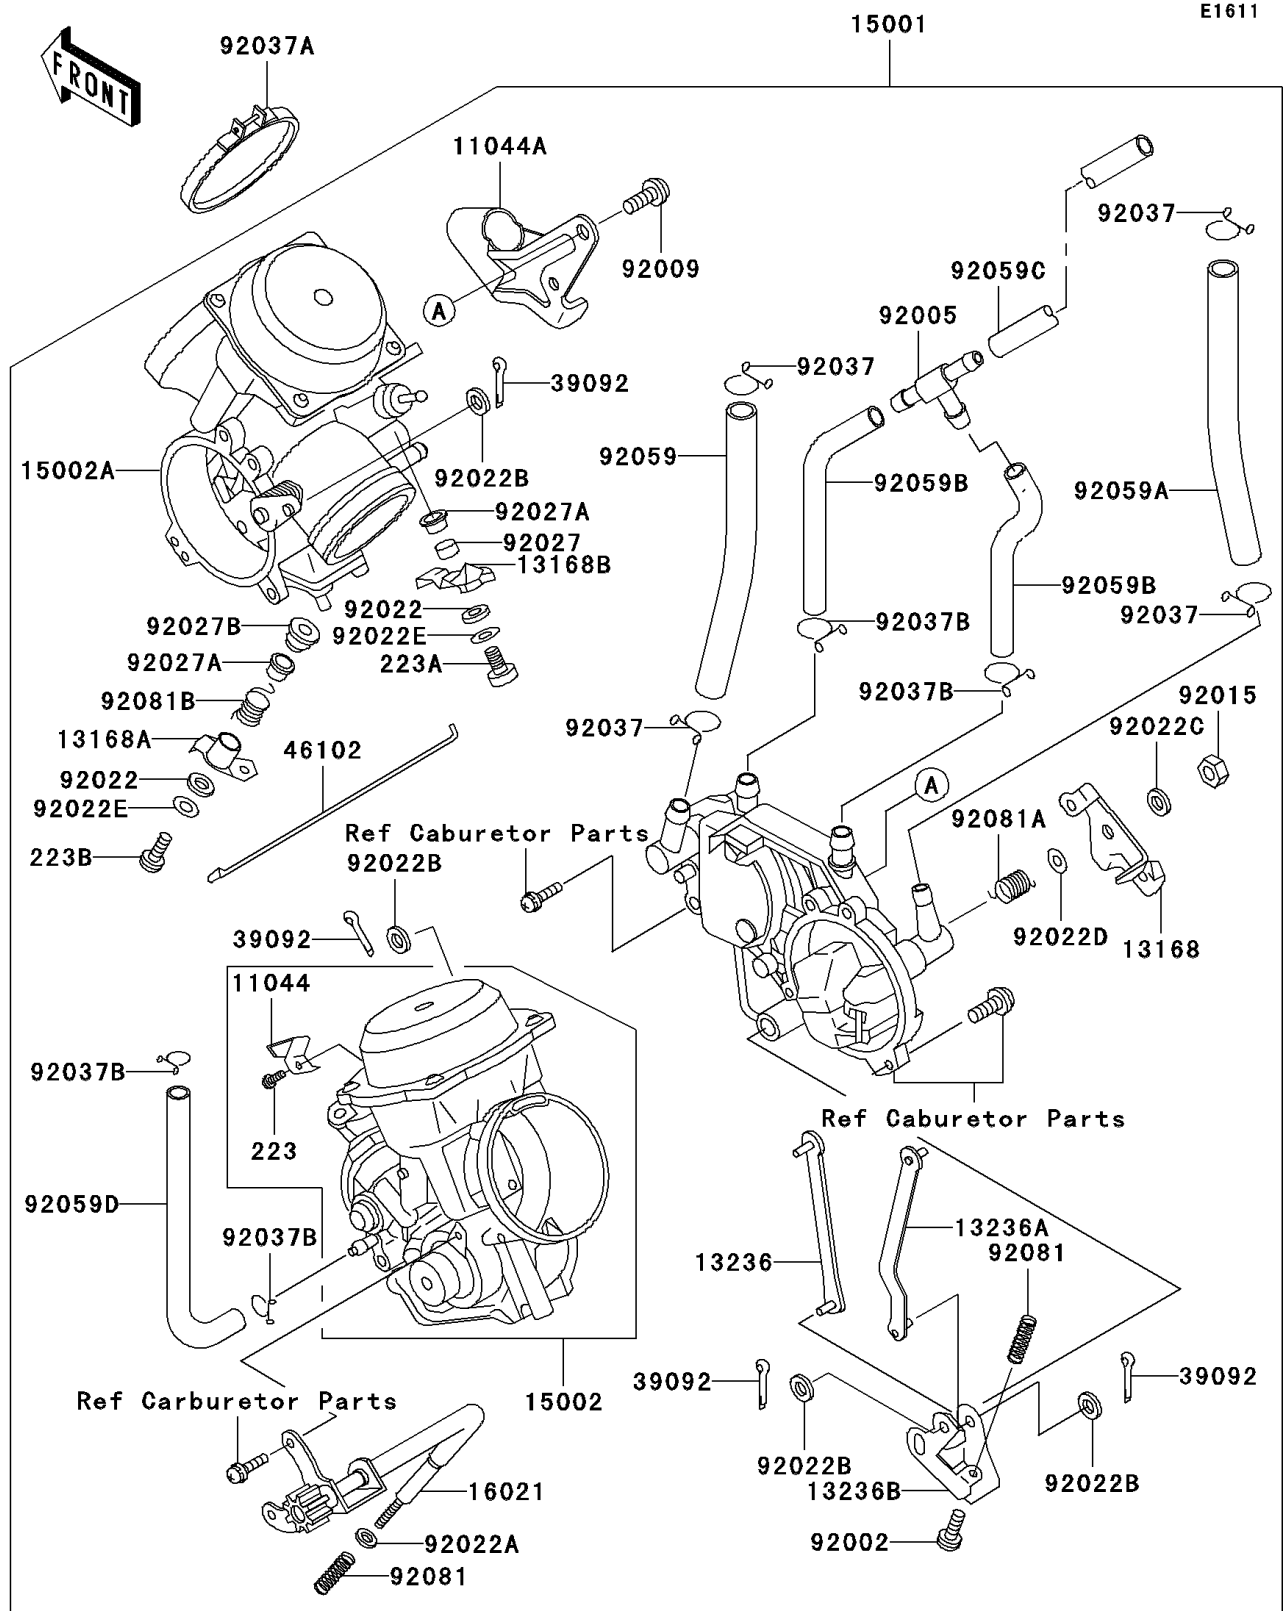

2000 Vulcan 750 PARTS DIAGRAM

Carburetor

2000 Vulcan 750 PARTS LIST

Carburetor

ITEM NAME	PART NUMBER	QUANTITY
SCREW-PAN-WS-CROS (Ref # 223)	223D0408	1
SCREW-PAN-WS-CROS (Ref # 223A)	223D0414	1
BRACKET (Ref # 11044)	11044-1152	1
BRACKET,THROTTLE CABLE (Ref # 11044A)	11044-1351	1
LEVER,THROTTLE (Ref # 13168)	13168-1262	1
LEVER,PLUNGER,FR (Ref # 13168A)	13168-1275	1
LEVER,PLUNGER,RR (Ref # 13168B)	13168-1276	1
LEVER-COMP,FR (Ref # 13236)	13236-1130	1
LEVER-COMP,RR (Ref # 13236A)	13236-1131	1
LEVER-COMP,THROTTLE (Ref # 13236B)	13236-1132	1
CARBURETOR-ASSY (Ref # 15001)	15001-1306	1
CARBURETOR,FR (Ref # 15002)	15002-1394	1
CARBURETOR,RR (Ref # 15002A)	15002-1395	1
SCREW-THROTTLE STOP (Ref # 16021)	16021-1112	1
PIN-HAIR (Ref # 39092)	39092-1051	4
ROD,STARTER (Ref # 46102)	46102-1141	1
BOLT,THROTTLE ADJUST (Ref # 92002)	92002-1556	1
FITTING,T-TYPE (Ref # 92005)	92005-1135	1
SCREW,5X10 (Ref # 92009)	92009-1365	1
NUT,LOCK (Ref # 92015)	92015-1526	1
WASHER,6.1X11X0.8,POLYACETAL (Ref # 92022)	92022-1199	2
WASHER,PLAIN,STOP SPRING (Ref # 92022A)	92022-1480	1
WASHER,3.1X8X0.5,POLYACETAL (Ref # 92022B)	92022-1676	4
WASHER,SPRING (Ref # 92022C)	92022-1708	1
WASHER,8X16X1.1 (Ref # 92022D)	92022-1709	1
WASHER,4X10X1.5 (Ref # 92022E)	92022-1721	2
COLLAR (Ref # 92027)	92027-1917	1
COLLAR (Ref # 92027A)	92027-1918	2
COLLAR (Ref # 92027B)	92027-1919	1

2000 Vulcan 750 PARTS LIST

Carburetor

ITEM NAME	PART NUMBER	QUANTITY
CLAMP,FUEL HOSE (Ref # 92037)	92037-1158	4
CLAMP (Ref # 92037A)	92037-1637	2
CLAMP,TUBE (Ref # 92037B)	92037-1682	4
TUBE,FUEL,7.3X12.5X200 (Ref # 92059)	92059-1029	1
TUBE,7.3X12.5X260 (Ref # 92059A)	92059-1492	1
TUBE,7X11X55 (Ref # 92059B)	92059-1612	2
TUBE,7X11X260 (Ref # 92059C)	92059-1613	1
TUBE,5.3X10.5X100 (Ref # 92059D)	92059-1623	1
SPRING,THROTTLE STOP SCREW (Ref # 92081)	92081-1617	2
SPRING,THROTTLE LEVER (Ref # 92081A)	92081-1841	1
SPRING,PLUNGER LEVER (Ref # 92081B)	92081-1842	1
SCREW-PAN-WS-CROS (Ref # 223B)	223D0420	1