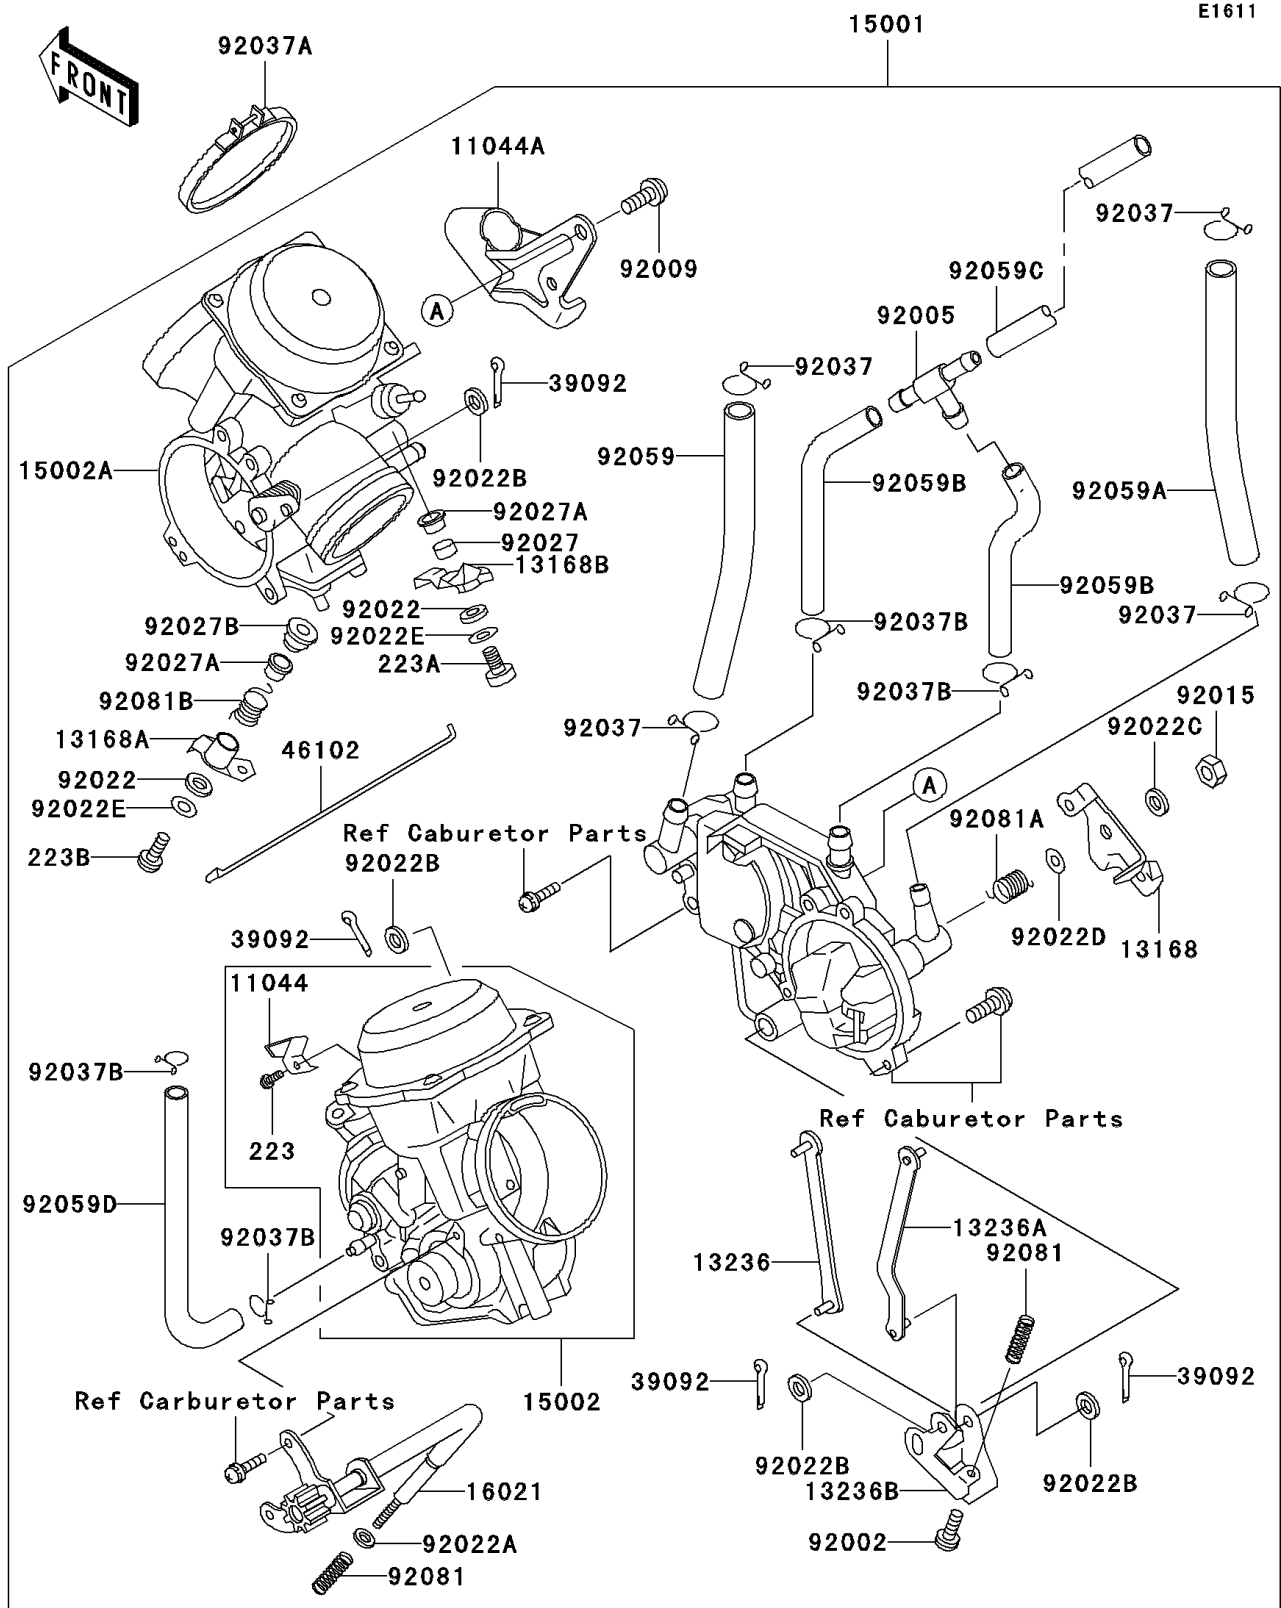

2001 Vulcan 750 PARTS DIAGRAM

Carburetor

2001 Vulcan 750 PARTS LIST

Carburetor

ITEM NAME	PART NUMBER	QUANTITY
SCREW-PAN-WS-CROS (Ref # 223)	223D0408	1
SCREW-PAN-WS-CROS (Ref # 223A)	223D0414	1
BRACKET (Ref # 11044)	11044-1152	1
BRACKET,THROTTLE CABLE (Ref # 11044A)	11044-1351	1
LEVER,THROTTLE (Ref # 13168)	13168-1262	1
LEVER,PLUNGER,FR (Ref # 13168A)	13168-1275	1
LEVER,PLUNGER,RR (Ref # 13168B)	13168-1276	1
LEVER-COMP,FR (Ref # 13236)	13236-1130	1
LEVER-COMP,RR (Ref # 13236A)	13236-1131	1
LEVER-COMP,THROTTLE (Ref # 13236B)	13236-1132	1
CARBURETOR-ASSY (Ref # 15001)	15001-1306	1
CARBURETOR,FR (Ref # 15002)	15002-1394	1
CARBURETOR,RR (Ref # 15002A)	15002-1395	1
SCREW-THROTTLE STOP (Ref # 16021)	16021-1112	1
PIN-HAIR (Ref # 39092)	39092-1051	4
ROD,STARTER (Ref # 46102)	46102-1141	1
BOLT,THROTTLE ADJUST (Ref # 92002)	92002-1556	1
FITTING,T-TYPE (Ref # 92005)	92005-1135	1
SCREW,5X10 (Ref # 92009)	92009-1365	1
NUT,LOCK (Ref # 92015)	92015-1526	1
WASHER,6.1X11X0.8,POLYACETAL (Ref # 92022)	92022-1199	2
WASHER,PLAIN,STOP SPRING (Ref # 92022A)	92022-1480	1
WASHER,3.1X8X0.5,POLYACETAL (Ref # 92022B)	92022-1676	4
WASHER,SPRING (Ref # 92022C)	92022-1708	1
WASHER,8X16X1.1 (Ref # 92022D)	92022-1709	1
WASHER,4X10X1.5 (Ref # 92022E)	92022-1721	2
COLLAR (Ref # 92027)	92027-1917	1
COLLAR (Ref # 92027A)	92027-1918	2
COLLAR (Ref # 92027B)	92027-1919	1

2001 Vulcan 750 PARTS LIST

Carburetor

ITEM NAME	PART NUMBER	QUANTITY
CLAMP,FUEL HOSE (Ref # 92037)	92037-1158	4
CLAMP (Ref # 92037A)	92037-1637	2
CLAMP,TUBE (Ref # 92037B)	92037-1682	4
TUBE,FUEL,7.3X12.5X200 (Ref # 92059)	92059-1029	1
TUBE,7.3X12.5X260 (Ref # 92059A)	92059-1492	1
TUBE,7X11X55 (Ref # 92059B)	92059-1612	2
TUBE,7X11X260 (Ref # 92059C)	92059-1613	1
TUBE,5.3X10.5X100 (Ref # 92059D)	92059-1623	1
SPRING,THROTTLE STOP SCREW (Ref # 92081)	92081-1617	2
SPRING,THROTTLE LEVER (Ref # 92081A)	92081-1841	1
SPRING,PLUNGER LEVER (Ref # 92081B)	92081-1842	1
SCREW-PAN-WS-CROS (Ref # 223B)	223D0420	1