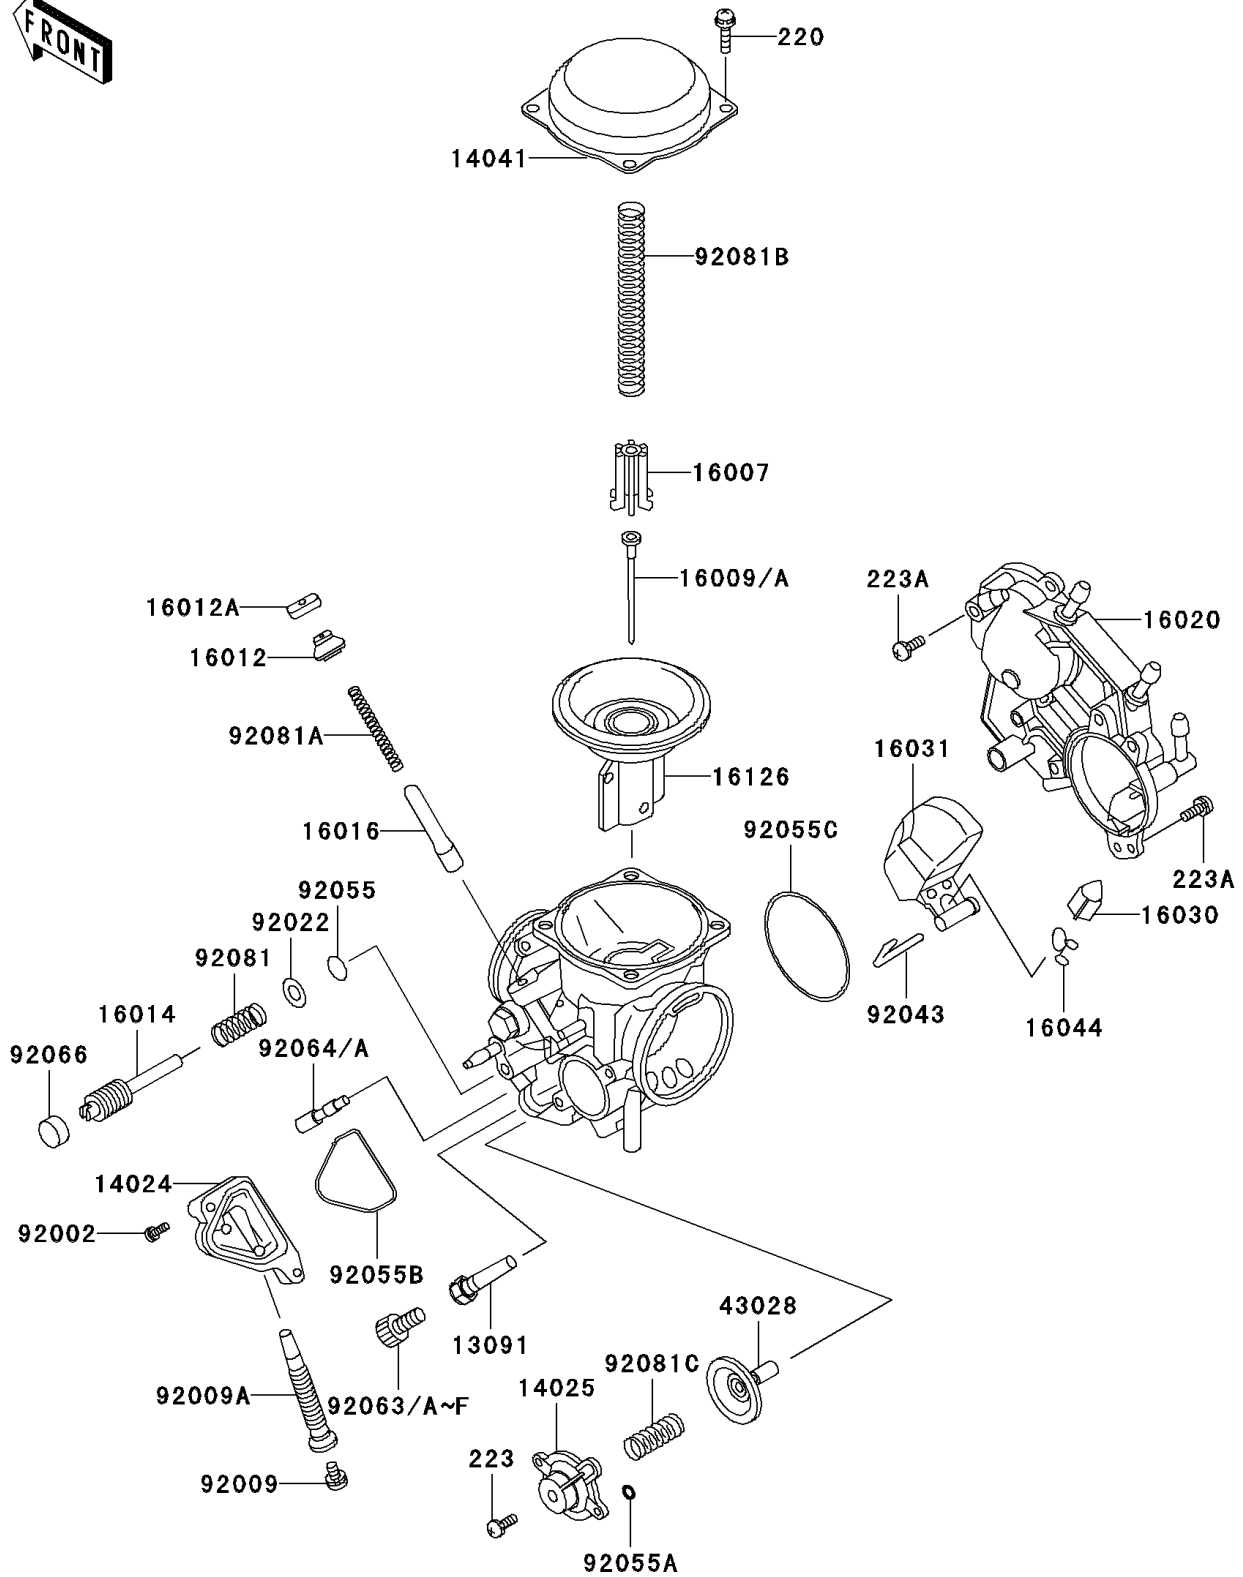

1999 Vulcan 750 PARTS DIAGRAM

Carburetor Parts

E1612