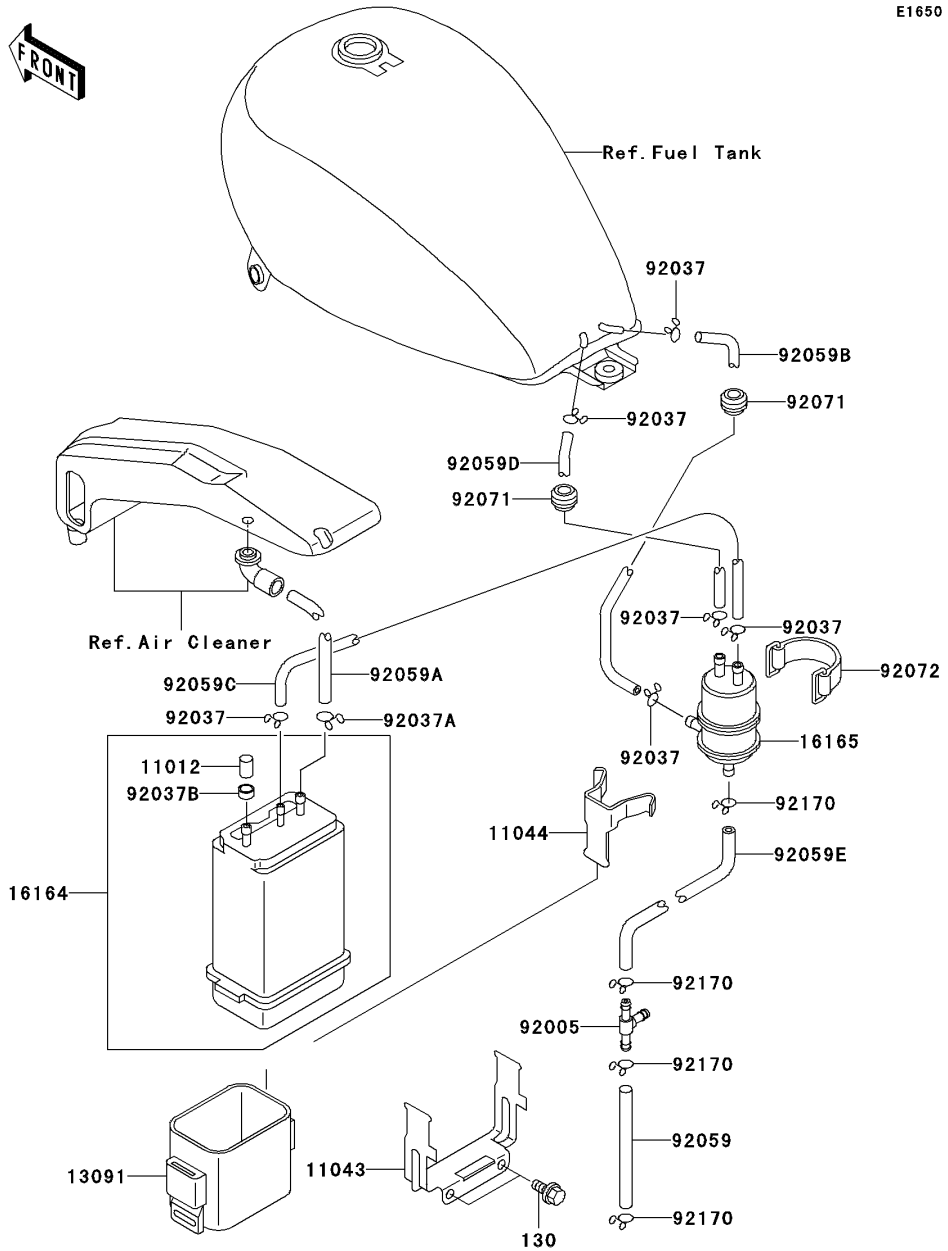

2003 Vulcan 750 PARTS DIAGRAM

Fuel Evaporative System(CA)

E1650

2003 Vulcan 750 PARTS LIST

Fuel Evaporative System(CA)

ITEM NAME	PART NUMBER	QUANTITY
CAP,CANISTER (Ref # 11012)	11012-1388	1
BRACKET,CANISTER (Ref # 11043)	11043-1168	1
BRACKET,CANISTER (Ref # 11044)	11044-1056	1
HOLDER,CANISTER (Ref # 13091)	13091-1343	1
CANISTER (Ref # 16164)	16164-1054	1
SEPARATOR (Ref # 16165)	16165-1001	1
FITTING,TUBE,T-TYPE (Ref # 92005)	92005-1017	1
CLAMP,TUBE (Ref # 92037)	92037-010	6
CLAMP,HOSE (Ref # 92037A)	92037-1104	1
CLAMP,CANISTER (Ref # 92037B)	92037-1512	1
TUBE,4X9X110 (Ref # 92059)	92059-1131	1
TUBE,7X12X540,GREEN (Ref # 92059A)	92059-1415	1
TUBE,5X8X470,RED (Ref # 92059B)	92059-1564	1
TUBE,5X8X230,BLUE (Ref # 92059C)	92059-1566	1
TUBE,5X8X400,BLUE (Ref # 92059D)	92059-1567	1
BOLT-FLANGED,6X12 (Ref # 130)	130C0612	2
TUBE,4X9X420,WHITE (Ref # 92059E)	92059-1568	1
GROMMET,10MM (Ref # 92071)	92071-019	2
BAND,L=50 (Ref # 92072)	92072-1419	1
CLAMP (Ref # 92170)	92170-1450	4