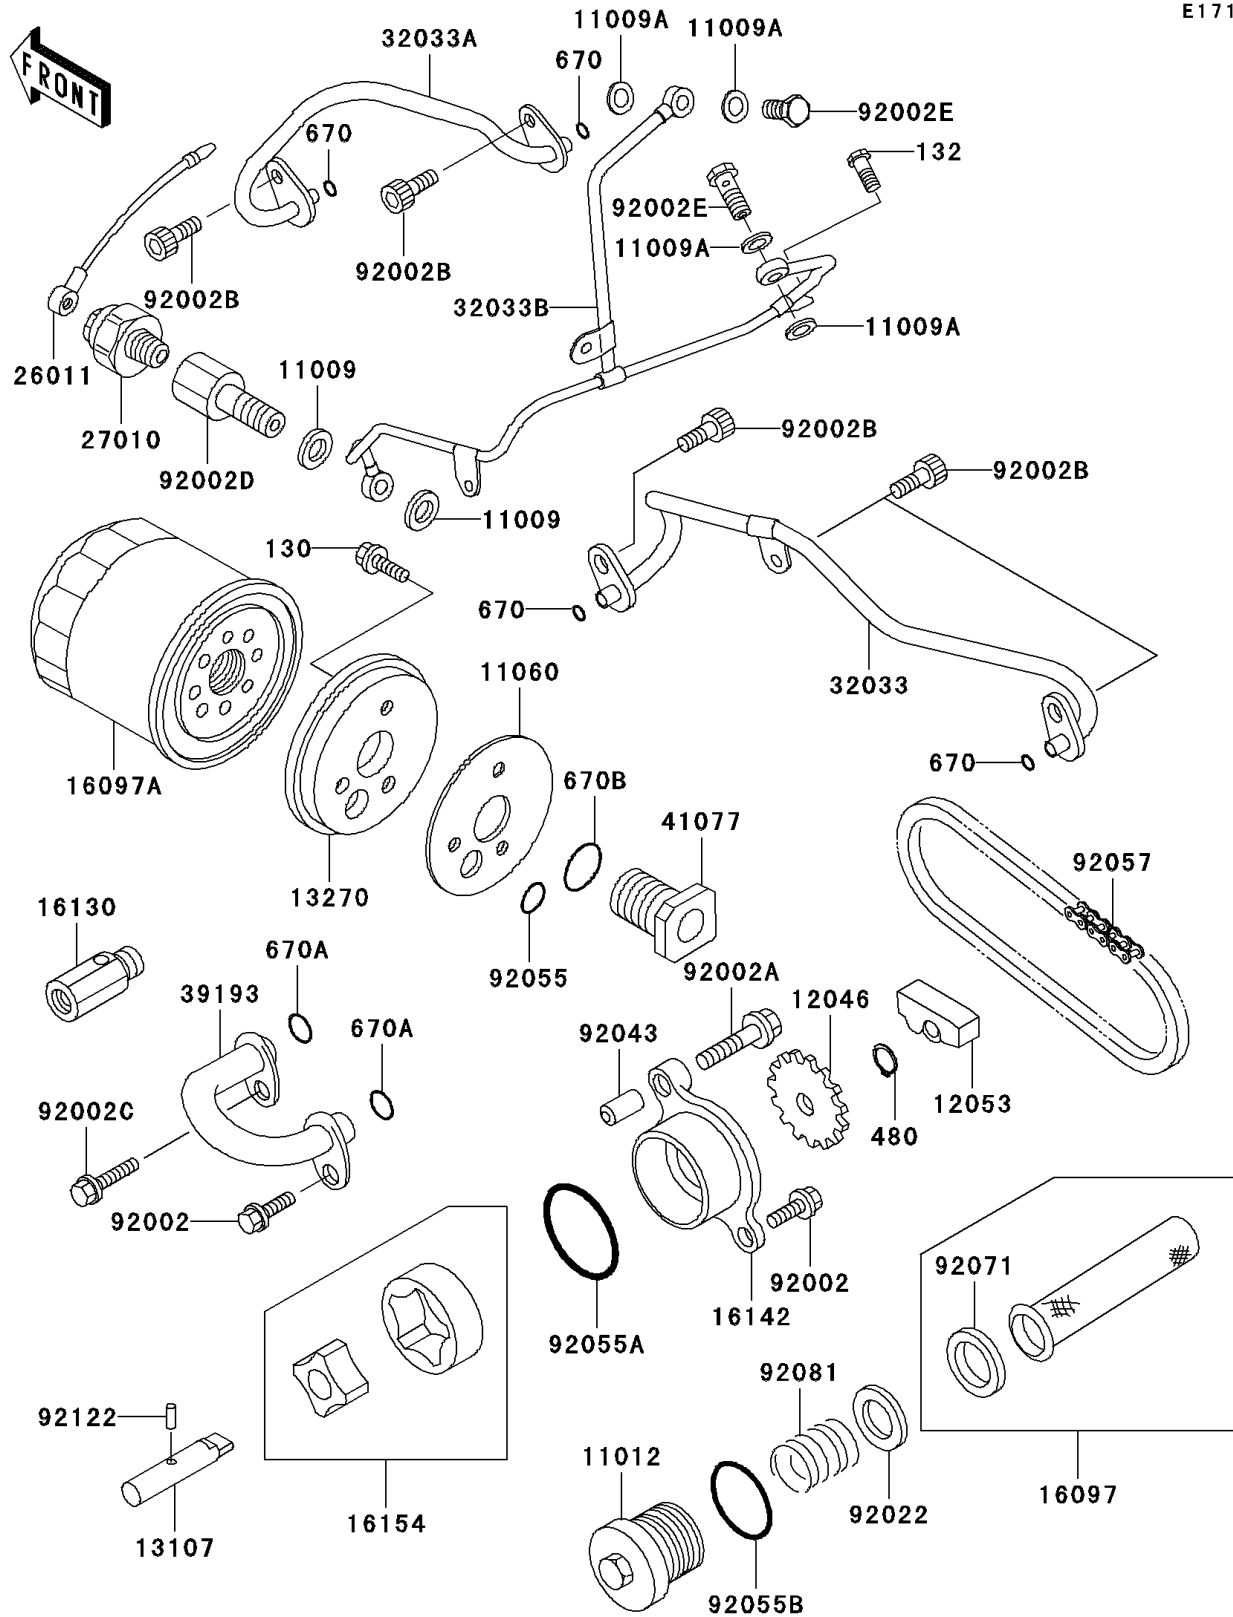

# 1999 Vulcan 750 PARTS DIAGRAM

Oil Pump/Oil Filter

E1710

## Oil Pump/Oil Filter

ITEM NAME	PART NUMBER	QUANTITY
BOLT-FLANGED (Ref # 130)	130P0514	3
BOLT-FLANGED-SMALL (Ref # 132)	132E0612	1
CIRCLIP-TYPE-C,11MM (Ref # 480)	480J1100	1
O RING,6MM (Ref # 670)	670D1506	4
GASKET,10X14.5X1.5 (Ref # 11009)	11009-1105	2
GASKET,OIL PIPE,8.2X14X1.0 (Ref # 11009A)	11009-1344	4
CAP,OIL FILTER (Ref # 11012)	11012-1483	1
GASKET,OIL FILTER (Ref # 11060)	11060-1092	1
SPROCKET,OIL PUMP,19T (Ref # 12046)	12046-1079	1
GUIDE-CHAIN (Ref # 12053)	12053-1187	1
SHAFT,OIL PUMP (Ref # 13107)	13107-1131	1
PLATE,OIL FILTER (Ref # 13270)	13270-1170	1
FILTER-ASSY-OIL (Ref # 16097)	16097-1058	1
FILTER-ASSY-OIL (Ref # 16097A)	16097-1066	1
VALVE-ASSY-RELIEF (Ref # 16130)	16130-1001	1
COVER-PUMP,OIL (Ref # 16142)	16142-1061	1
ROTOR-PUMP (Ref # 16154)	16154-1056	1
WIRE-LEAD (Ref # 26011)	26011-1295	1
SWITCH,OIL PRESSURE (Ref # 27010)	27010-1313	1
PIPE,OIL,FILTER-TRANSMISSION (Ref # 32033)	32033-1741	1
PIPE,OIL,FILTER-CRANKSHAFT (Ref # 32033A)	32033-1742	1
PIPE,FILTER-HEAD (Ref # 32033B)	32033-1863	1
PIPE-OIL,PUMP-FILTER (Ref # 39193)	39193-1021	1
ADAPTER,OIL FILTER (Ref # 41077)	41077-1052	1
BOLT,FLANGED,6X16 (Ref # 92002)	92002-1439	2
BOLT,6X30 (Ref # 92002A)	92002-1534	1
BOLT,SOCKET,6X14 (Ref # 92002B)	92002-1592	5
BOLT,6X25 (Ref # 92002C)	92002-1612	1
BOLT,OIL SWITCH (Ref # 92002D)	92002-1617	1

# 1999 Vulcan 750 PARTS LIST

## Oil Pump/Oil Filter

ITEM NAME	PART NUMBER	QUANTITY
BOLT,BANJO,8X20 (Ref # 92002E)	92002-1618	2
WASHER,16.5X28X0.5 (Ref # 92022)	92022-169	1
PIN,6.2X8X14 (Ref # 92043)	92043-1263	1
RING-O,OIL FILTER (Ref # 92055)	92055-1011	1
RING-O,44.7X2.4 (Ref # 92055A)	92055-1279	1
RING-O,35.2X2.4 (Ref # 92055B)	92055-1358	1
CHAIN,PUMP,BS25HX50L (Ref # 92057)	92057-1183	1
GROMMET,OIL STRAINER (Ref # 92071)	92071-100	1
SPRING,OIL FILTER (Ref # 92081)	92081-1862	1
ROLLER,3X15.8 (Ref # 92122)	92122-1126	1
O RING,12MM (Ref # 670A)	670D2012	2
O RING,20MM (Ref # 670B)	670D2020	1