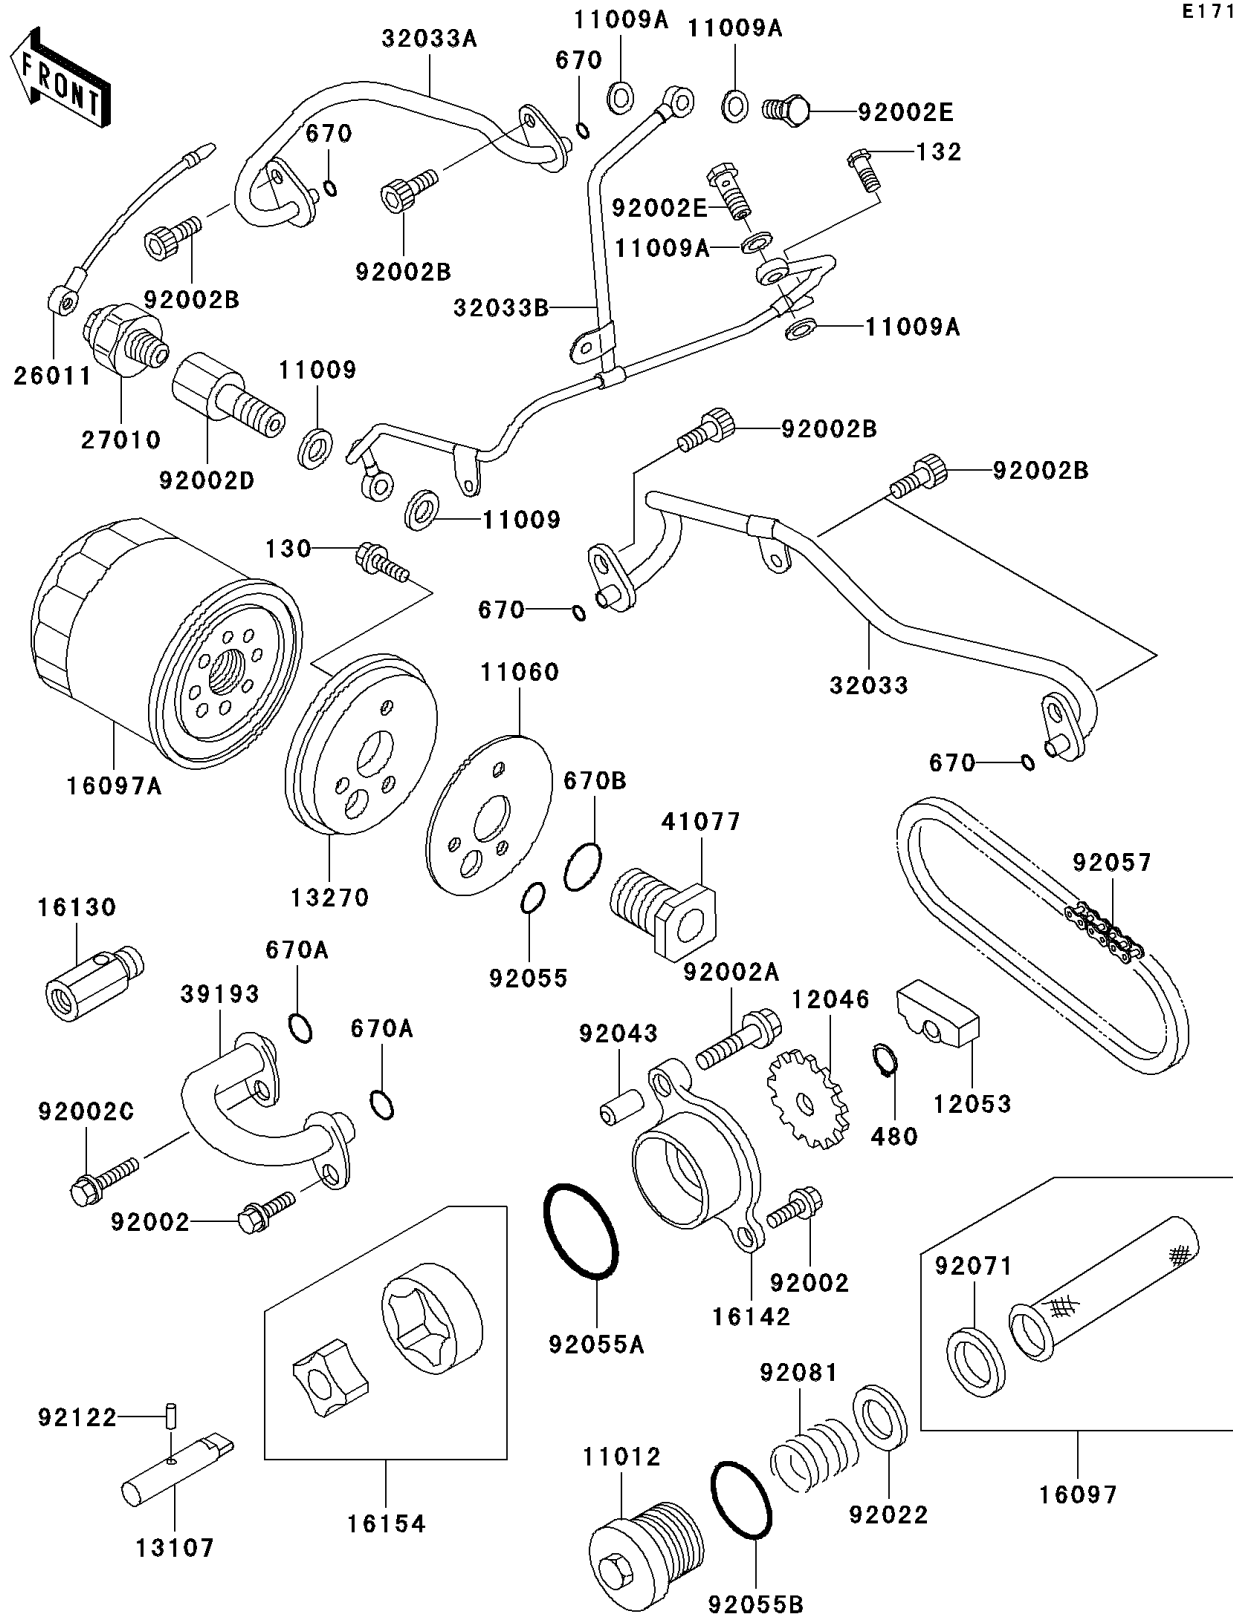

# 2003 Vulcan 750 PARTS DIAGRAM

Oil Pump/Oil Filter

E1710

### Oil Pump/Oil Filter

ITEM NAME	PART NUMBER	QUANTITY
BOLT-FLANGED (Ref # 130)	130P0514	3
BOLT-FLANGED-SMALL (Ref # 132)	132E0612	1
CIRCLIP-TYPE-C,11MM (Ref # 480)	480J1100	1
O RING,6MM (Ref # 670)	670D1506	4
GASKET,10X14.5X1.5 (Ref # 11009)	11009-1105	2
GASKET,OIL PIPE,8.2X14X1.0 (Ref # 11009A)	11009-1344	4
CAP,OIL FILTER (Ref # 11012)	11012-1483	1
GASKET,OIL FILTER (Ref # 11060)	11060-1092	1
SPROCKET,OIL PUMP,19T (Ref # 12046)	12046-1079	1
GUIDE-CHAIN (Ref # 12053)	12053-1187	1
SHAFT,OIL PUMP (Ref # 13107)	13107-1131	1
PLATE,OIL FILTER (Ref # 13270)	13270-1170	1
FILTER-ASSY-OIL (Ref # 16097)	16097-1058	1
FILTER-ASSY-OIL (Ref # 16097A)	16097-1066	1
VALVE-ASSY-RELIEF (Ref # 16130)	16130-1001	1
COVER-PUMP,OIL (Ref # 16142)	16142-1061	1
ROTOR-PUMP (Ref # 16154)	16154-1056	1
WIRE-LEAD (Ref # 26011)	26011-1295	1
SWITCH,OIL PRESSURE (Ref # 27010)	27010-1313	1
PIPE,OIL,FILTER-TRANSMISSION (Ref # 32033)	32033-1741	1
PIPE,OIL,FILTER-CRANKSHAFT (Ref # 32033A)	32033-1742	1
PIPE,FILTER-HEAD (Ref # 32033B)	32033-1863	1
PIPE-OIL,PUMP-FILTER (Ref # 39193)	39193-1021	1
ADAPTER,OIL FILTER (Ref # 41077)	41077-1052	1
BOLT,FLANGED,6X16 (Ref # 92002)	92002-1439	2
BOLT,6X30 (Ref # 92002A)	92002-1534	1
BOLT,SOCKET,6X14 (Ref # 92002B)	92002-1592	5
BOLT,6X25 (Ref # 92002C)	92002-1612	1
BOLT,OIL SWITCH (Ref # 92002D)	92002-1617	1

## 2003 Vulcan 750 PARTS LIST

### Oil Pump/Oil Filter

ITEM NAME	PART NUMBER	QUANTITY
BOLT,BANJO,8X20 (Ref # 92002E)	92002-1618	2
WASHER,16.5X28X0.5 (Ref # 92022)	92022-169	1
PIN,6.2X8X14 (Ref # 92043)	92043-1263	1
RING-O,OIL FILTER (Ref # 92055)	92055-1011	1
RING-O,44.7X2.4 (Ref # 92055A)	92055-1279	1
RING-O,35.2X2.4 (Ref # 92055B)	92055-1358	1
CHAIN,PUMP,BS25HX50L (Ref # 92057)	92057-1183	1
GROMMET,OIL STRAINER (Ref # 92071)	92071-100	1
SPRING,OIL FILTER (Ref # 92081)	92081-1862	1
ROLLER,3X15.8 (Ref # 92122)	92122-1126	1
O RING,12MM (Ref # 670A)	670D2012	2
O RING,20MM (Ref # 670B)	670D2020	1