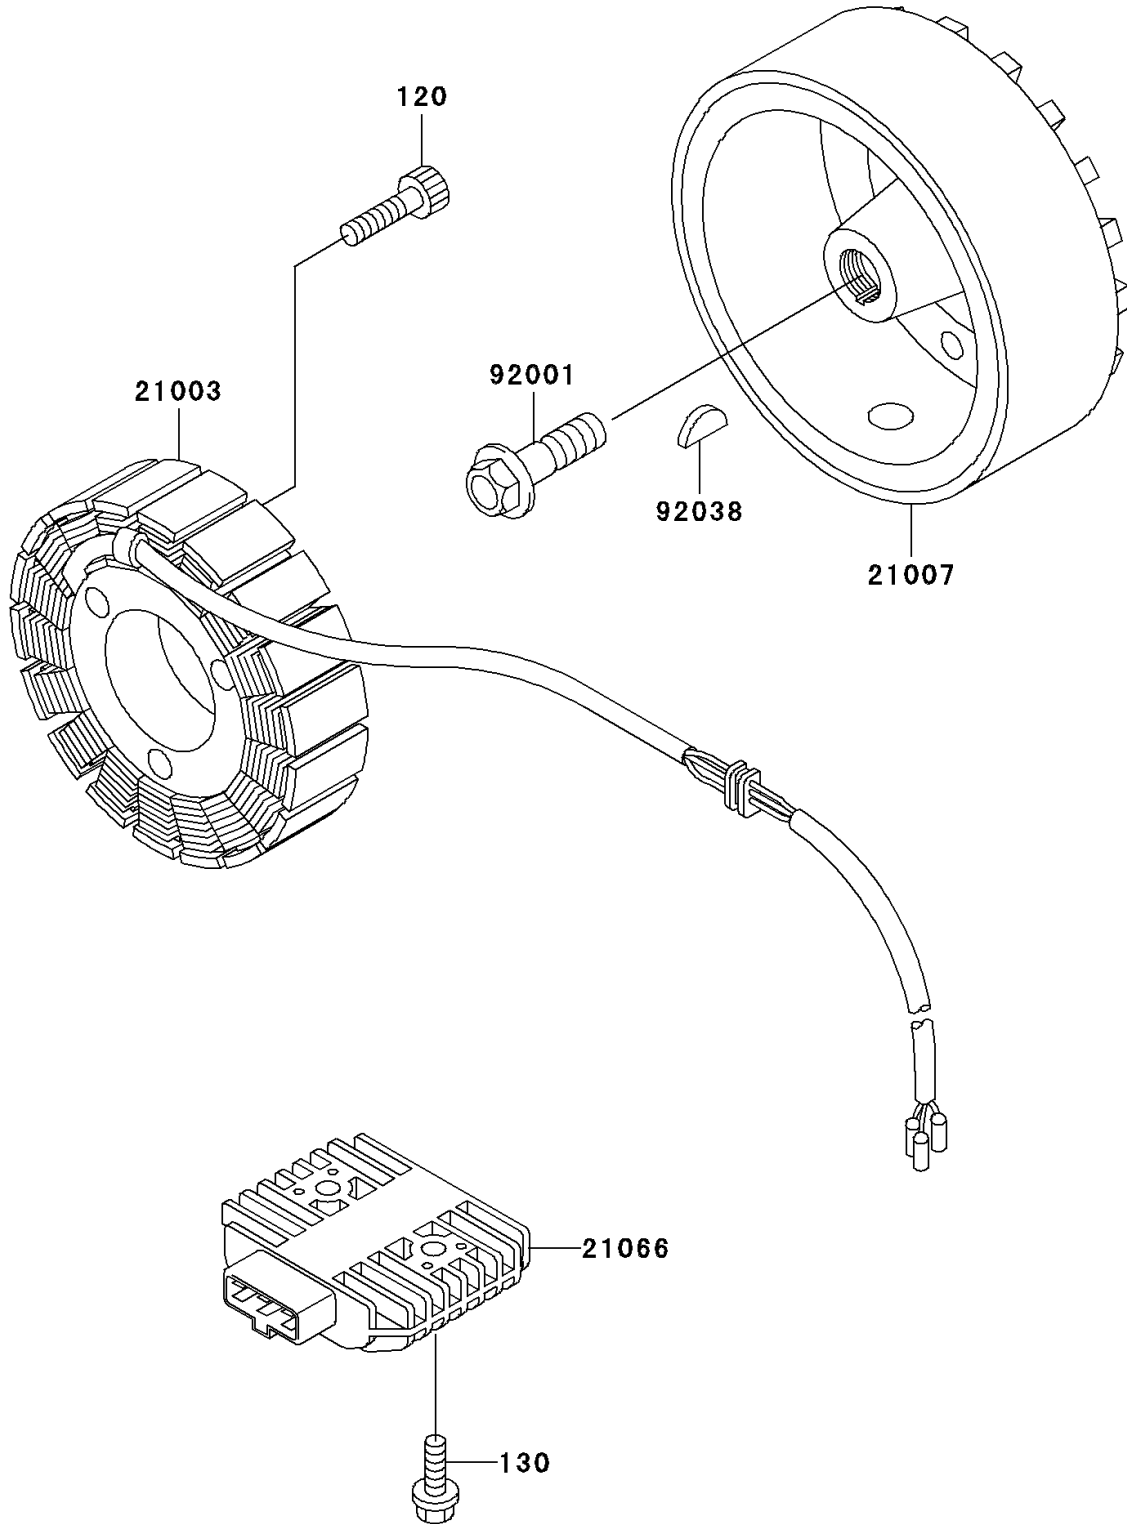

# 1999 Vulcan 750 PARTS DIAGRAM

Generator

E1810

# 1999 Vulcan 750 PARTS LIST

## Generator

ITEM NAME	PART NUMBER	QUANTITY
BOLT-SOCKET,6X35 (Ref # 120)	120P0635	3
BOLT-FLANGED,6X20 (Ref # 130)	130B0620	2
STATOR (Ref # 21003)	21003-1118	1
ROTOR (Ref # 21007)	21007-1127	1
REGULATOR-VOLTAGE (Ref # 21066)	21066-1089	1
BOLT,FLANGED,12X40 (Ref # 92001)	92001-1146	1
KEY,WOODRUFF (Ref # 92038)	92038-001	1