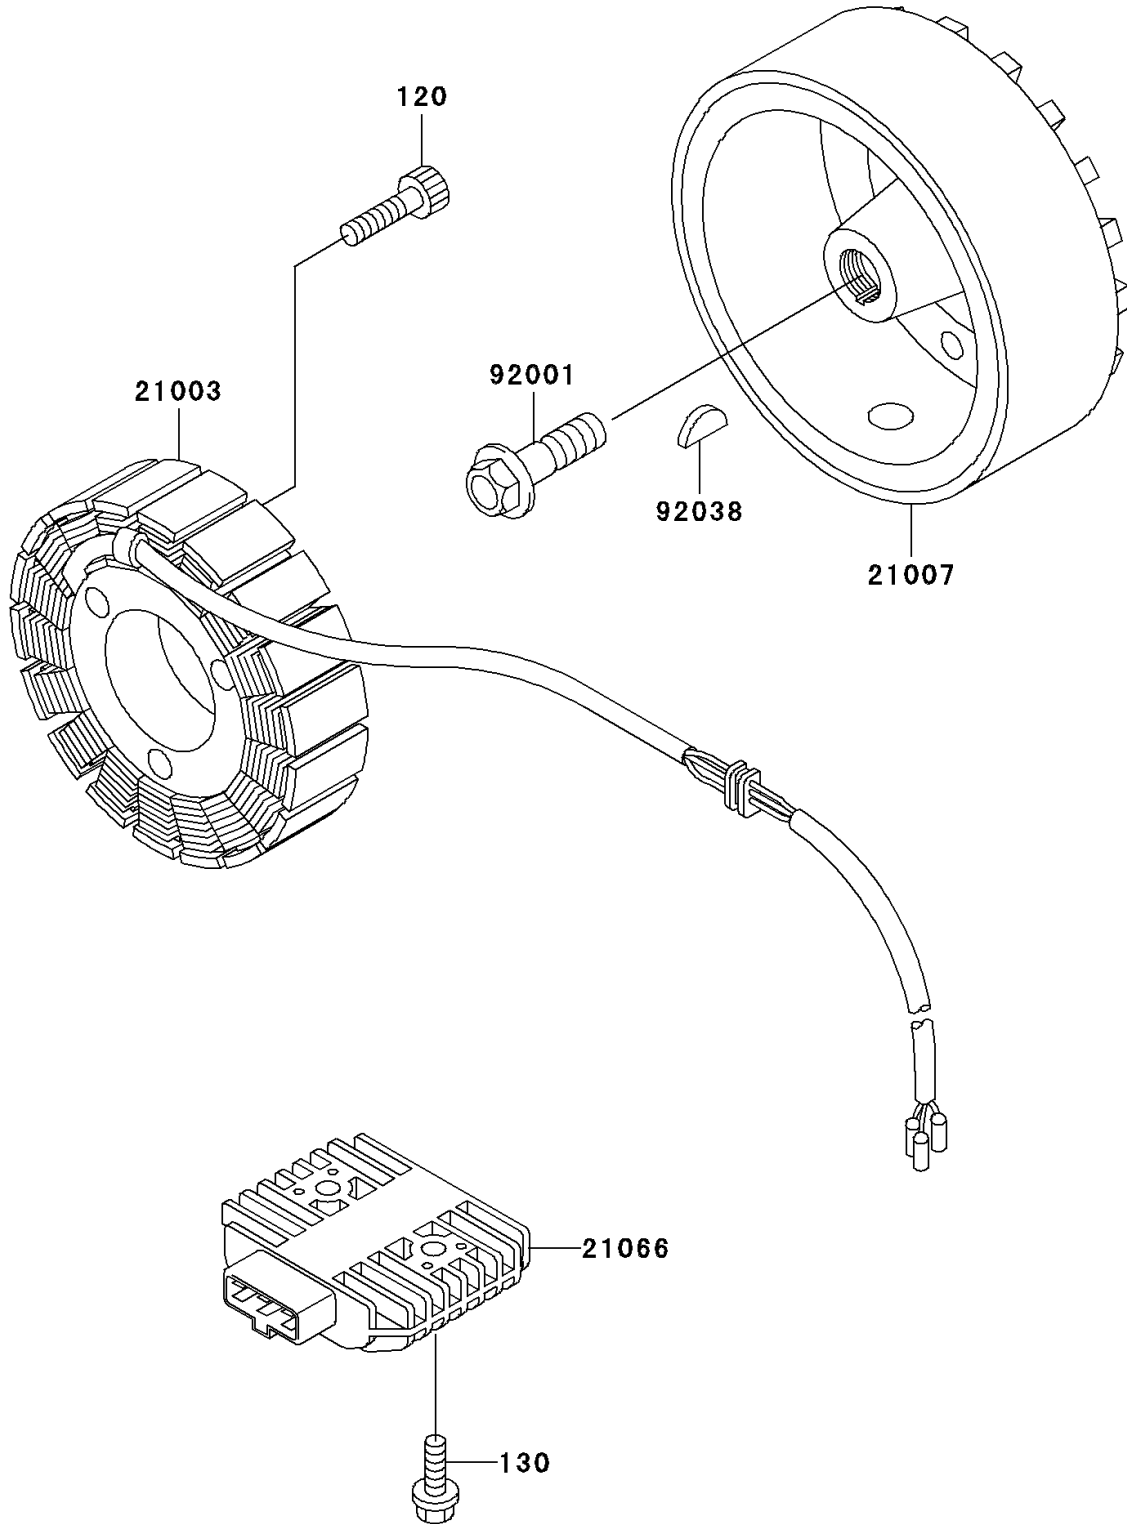

2001 Vulcan 750 PARTS DIAGRAM

Generator

E1810

2001 Vulcan 750 PARTS LIST

Generator

ITEM NAME	PART NUMBER	QUANTITY
BOLT-SOCKET,6X35 (Ref # 120)	120P0635	3
BOLT-FLANGED,6X20 (Ref # 130)	130B0620	2
STATOR (Ref # 21003)	21003-1118	1
ROTOR (Ref # 21007)	21007-1127	1
REGULATOR-VOLTAGE (Ref # 21066)	21066-1089	1
BOLT,FLANGED,12X40 (Ref # 92001)	92001-1146	1
KEY,WOODRUFF (Ref # 92038)	92038-001	1