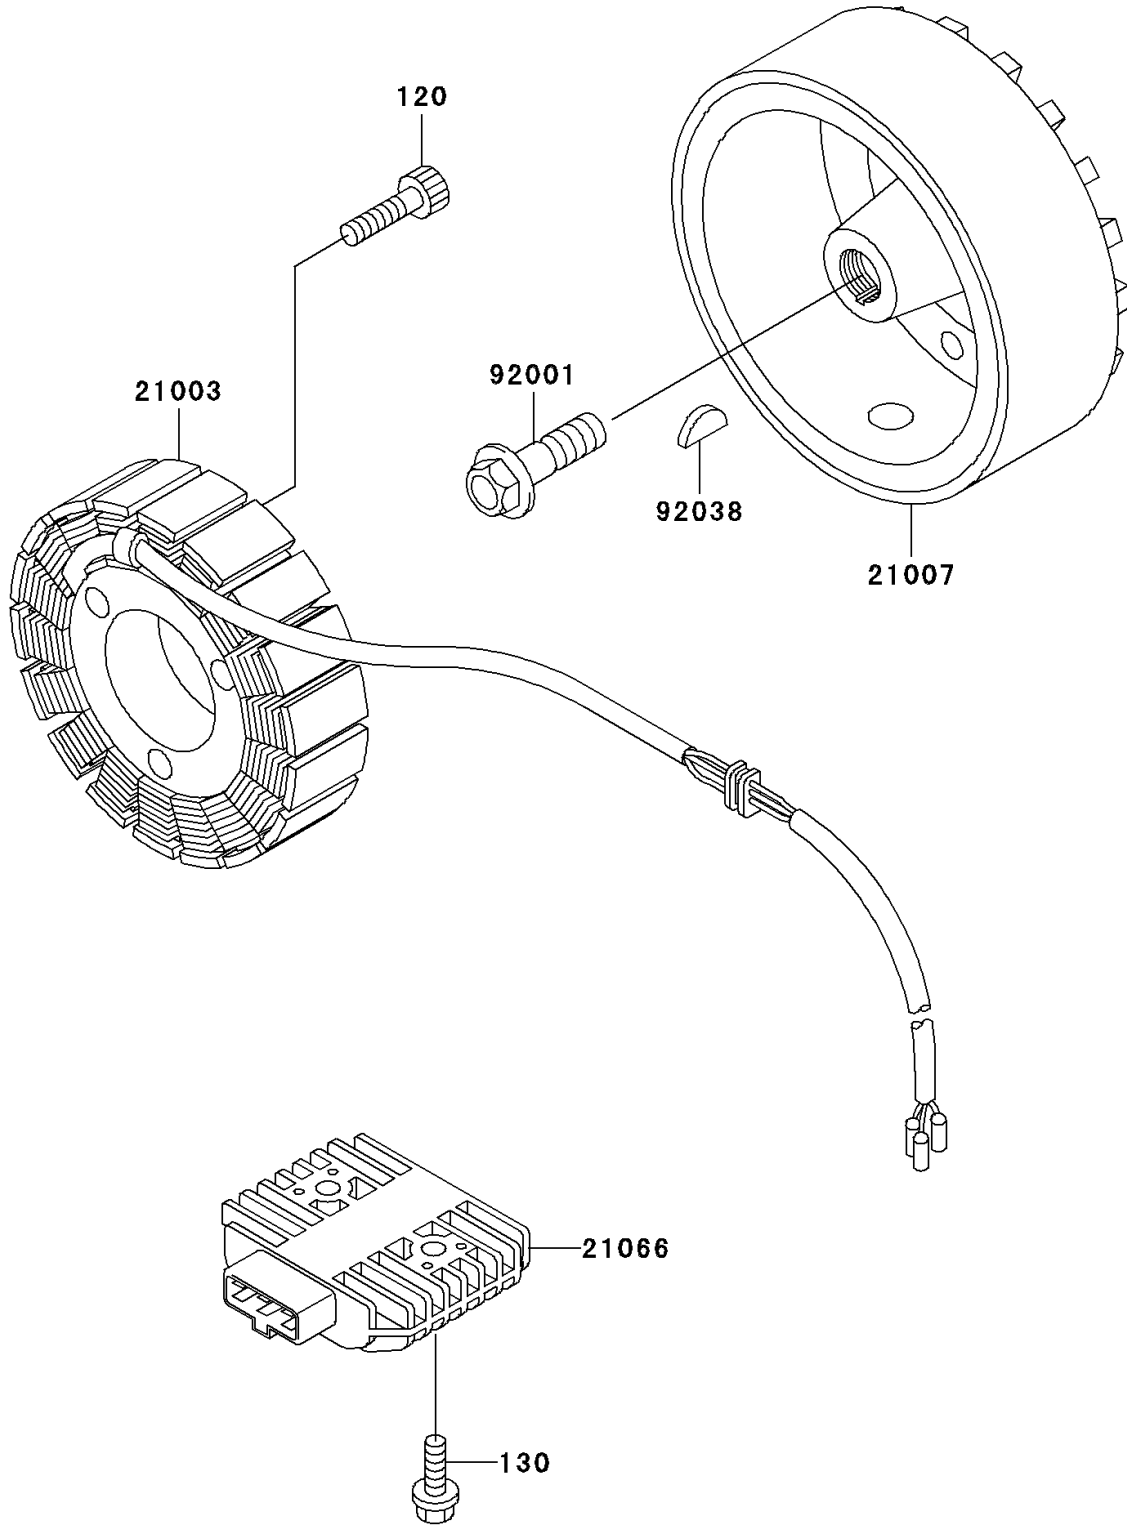

2002 Vulcan 750 PARTS DIAGRAM

Generator

E1810

2002 Vulcan 750 PARTS LIST

Generator

ITEM NAME	PART NUMBER	QUANTITY
BOLT-SOCKET,6X35 (Ref # 120)	120P0635	3
BOLT-FLANGED,6X20 (Ref # 130)	130B0620	2
STATOR (Ref # 21003)	21003-1118	1
ROTOR (Ref # 21007)	21007-1127	1
REGULATOR-VOLTAGE (Ref # 21066)	21066-1089	1
BOLT,FLANGED,12X40 (Ref # 92001)	92001-1146	1
KEY,WOODRUFF (Ref # 92038)	92038-001	1