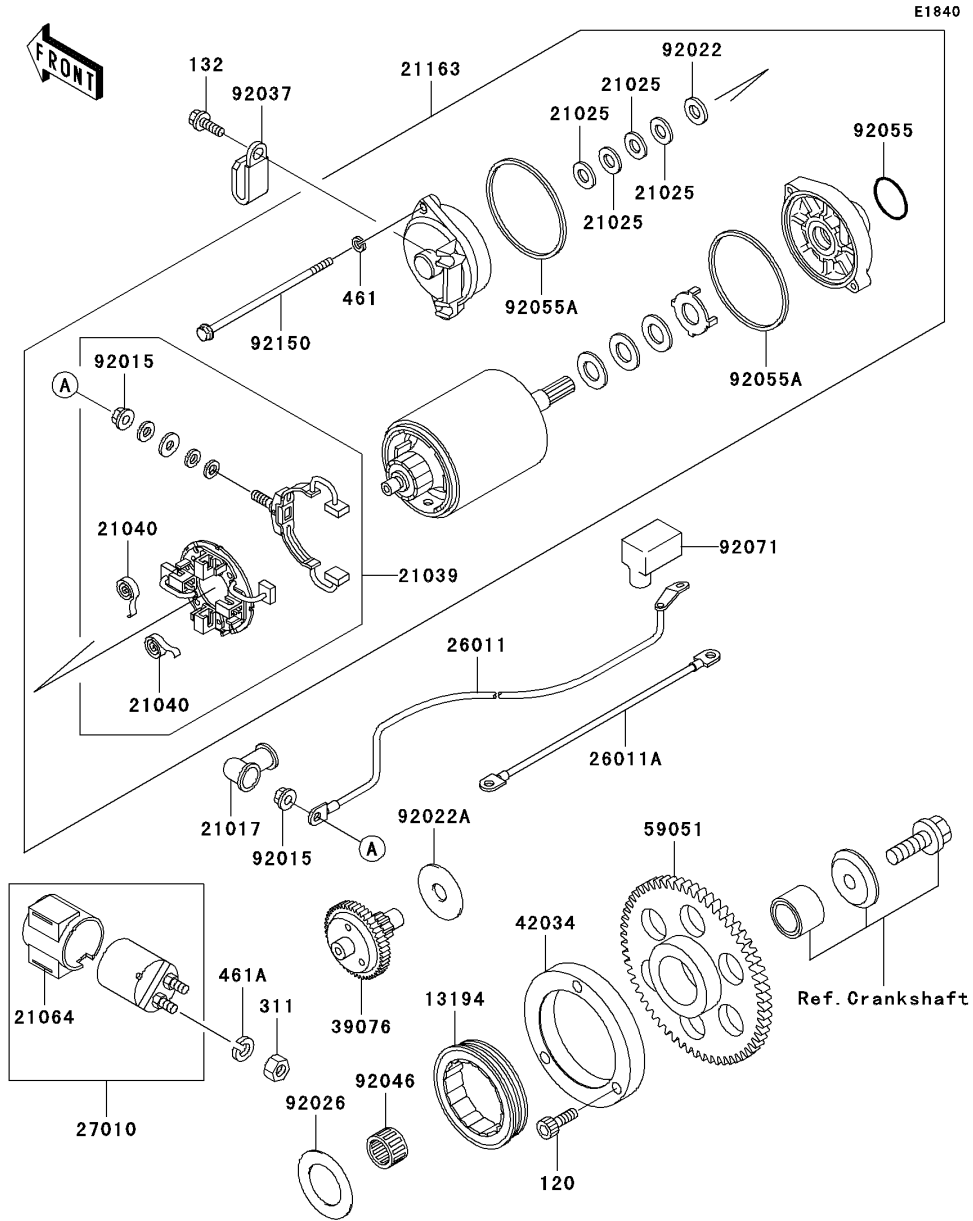

2003 Vulcan 750 PARTS DIAGRAM

Starter Motor

2003 Vulcan 750 PARTS LIST

Starter Motor

ITEM NAME	PART NUMBER	QUANTITY
BOLT-SOCKET,8X20 (Ref # 120)	120Q0820	3
BOLT-FLANGED-SMALL (Ref # 132)	132J0625	2
NUT-HEX,6MM (Ref # 311)	311B0600	2
WASHER-SPRING,5MM (Ref # 461)	461F0500	2
WASHER-SPRING,6MM (Ref # 461A)	461F0600	2
CLUTCH-ONEWAY (Ref # 13194)	13194-1085	1
GROMMET,STARTER TERMINAL (Ref # 21017)	21017-017	1
WASHER,9.1X18X0.2 (Ref # 21025)	21025-011	4
BRUSH,CARBON (Ref # 21039)	21039-1053	1
SPRING-BRUSH (Ref # 21040)	21040-1003	4
DAMPER,MAGNETIC SWITCH (Ref # 21064)	21064-002	1
STARTER-ELECTRIC (Ref # 21163)	21163-1319	1
WIRE-LEAD,STARTER MOTOR (Ref # 26011)	26011-1276	1
WIRE-LEAD,BATTERY GROUND (Ref # 26011A)	26011-1320	1
SWITCH,MAGNETIC (Ref # 27010)	27010-1209	1
LIMITER,STARTER IDLE GEAR (Ref # 39076)	39076-1051	1
COUPLING (Ref # 42034)	42034-1143	1
GEAR-SPUR,STARTER,63T (Ref # 59051)	59051-1130	1
NUT,STARTER MOTOR (Ref # 92015)	92015-1476	2
WASHER,9.1X18X0.8 (Ref # 92022)	92022-1132	1
WASHER,12.3X38X2.0 (Ref # 92022A)	92022-1664	1
SPACER,29.1X47.5X1.2 (Ref # 92026)	92026-087	1
CLAMP,L=45 (Ref # 92037)	92037-1539	1
BEARING-NEEDLE (Ref # 92046)	92046-1137	1
RING-O (Ref # 92055)	92055-1276	1
RING-O,STARTER MOTOR (Ref # 92055A)	92055-1381	2
GROMMET,TERMINAL (Ref # 92071)	92071-1130	1
BOLT,STARTER MOTOR (Ref # 92150)	92150-1913	2