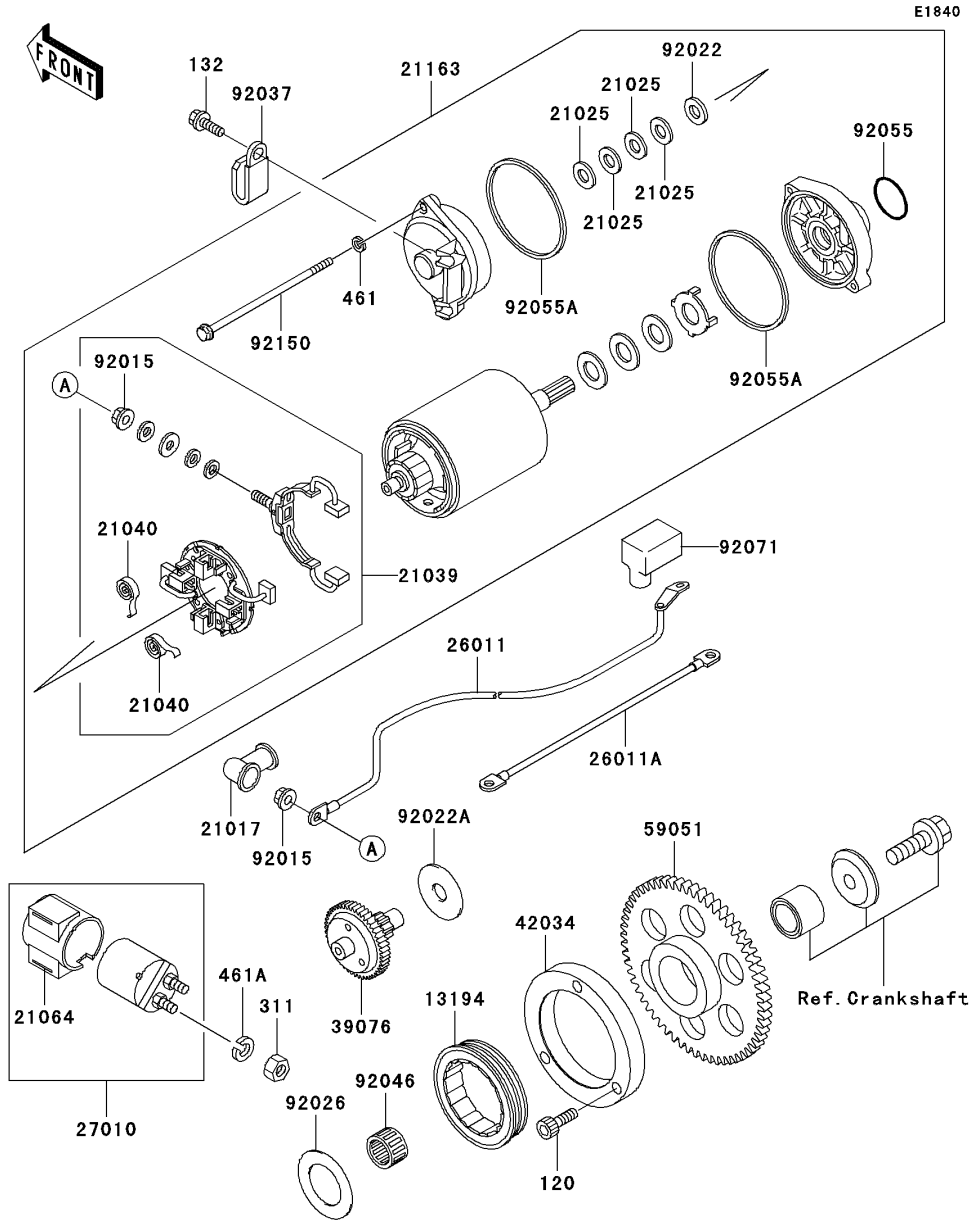

# 2003 Vulcan 750 PARTS DIAGRAM

## Starter Motor

## 2003 Vulcan 750 PARTS LIST

### Starter Motor

ITEM NAME	PART NUMBER	QUANTITY
BOLT-SOCKET,8X20 (Ref # 120)	120Q0820	3
BOLT-FLANGED-SMALL (Ref # 132)	132J0625	2
NUT-HEX,6MM (Ref # 311)	311B0600	2
WASHER-SPRING,5MM (Ref # 461)	461F0500	2
WASHER-SPRING,6MM (Ref # 461A)	461F0600	2
CLUTCH-ONEWAY (Ref # 13194)	13194-1085	1
GROMMET,STARTER TERMINAL (Ref # 21017)	21017-017	1
WASHER,9.1X18X0.2 (Ref # 21025)	21025-011	4
BRUSH,CARBON (Ref # 21039)	21039-1053	1
SPRING-BRUSH (Ref # 21040)	21040-1003	4
DAMPER,MAGNETIC SWITCH (Ref # 21064)	21064-002	1
STARTER-ELECTRIC (Ref # 21163)	21163-1319	1
WIRE-LEAD,STARTER MOTOR (Ref # 26011)	26011-1276	1
WIRE-LEAD,BATTERY GROUND (Ref # 26011A)	26011-1320	1
SWITCH,MAGNETIC (Ref # 27010)	27010-1209	1
LIMITER,STARTER IDLE GEAR (Ref # 39076)	39076-1051	1
COUPLING (Ref # 42034)	42034-1143	1
GEAR-SPUR,STARTER,63T (Ref # 59051)	59051-1130	1
NUT,STARTER MOTOR (Ref # 92015)	92015-1476	2
WASHER,9.1X18X0.8 (Ref # 92022)	92022-1132	1
WASHER,12.3X38X2.0 (Ref # 92022A)	92022-1664	1
SPACER,29.1X47.5X1.2 (Ref # 92026)	92026-087	1
CLAMP,L=45 (Ref # 92037)	92037-1539	1
BEARING-NEEDLE (Ref # 92046)	92046-1137	1
RING-O (Ref # 92055)	92055-1276	1
RING-O,STARTER MOTOR (Ref # 92055A)	92055-1381	2
GROMMET,TERMINAL (Ref # 92071)	92071-1130	1
BOLT,STARTER MOTOR (Ref # 92150)	92150-1913	2