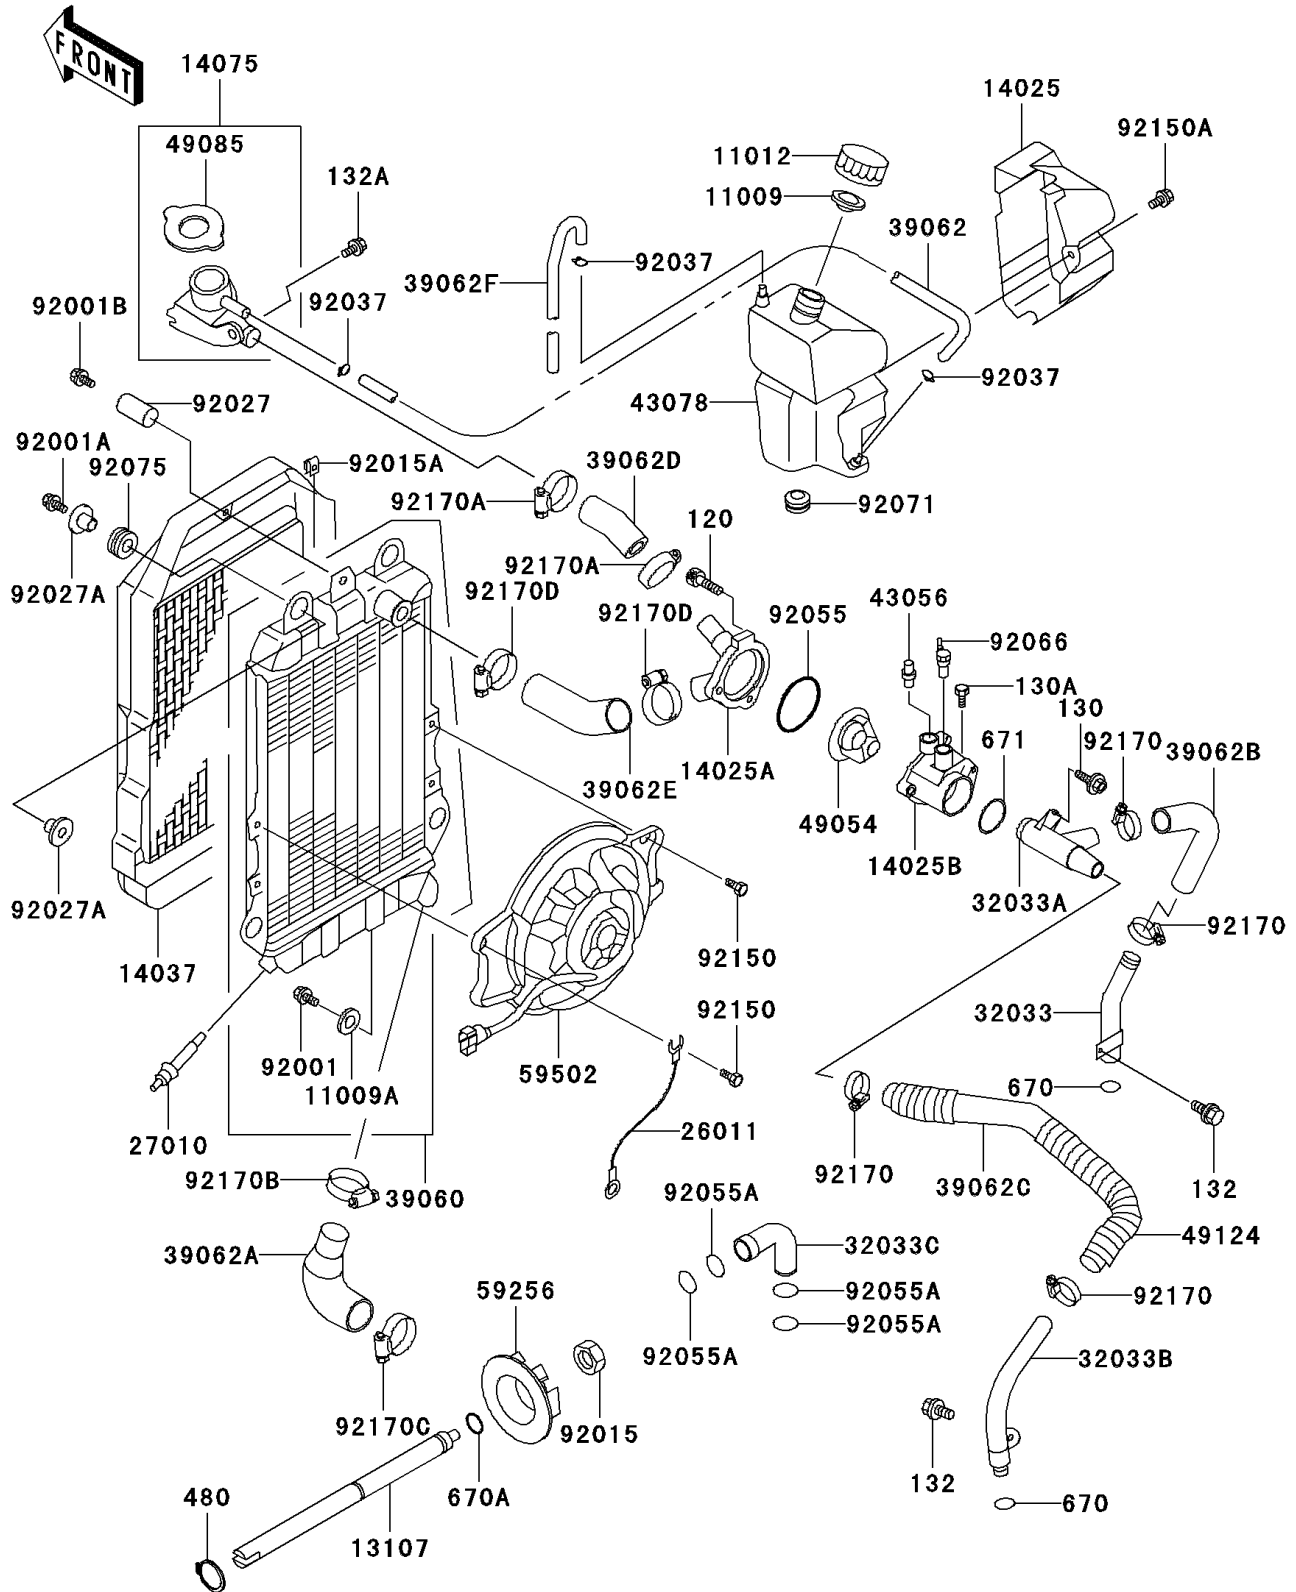

# 1999 Vulcan 750 PARTS DIAGRAM

Radiator

E3032

# 1999 Vulcan 750 PARTS LIST

# 1999 Vulcan 750 PARTS LIST

Radiator

ITEM NAME	PART NUMBER	QUANTITY
CLAMP,COOLING HOSE (Ref # 92170D)	92170-1284	2