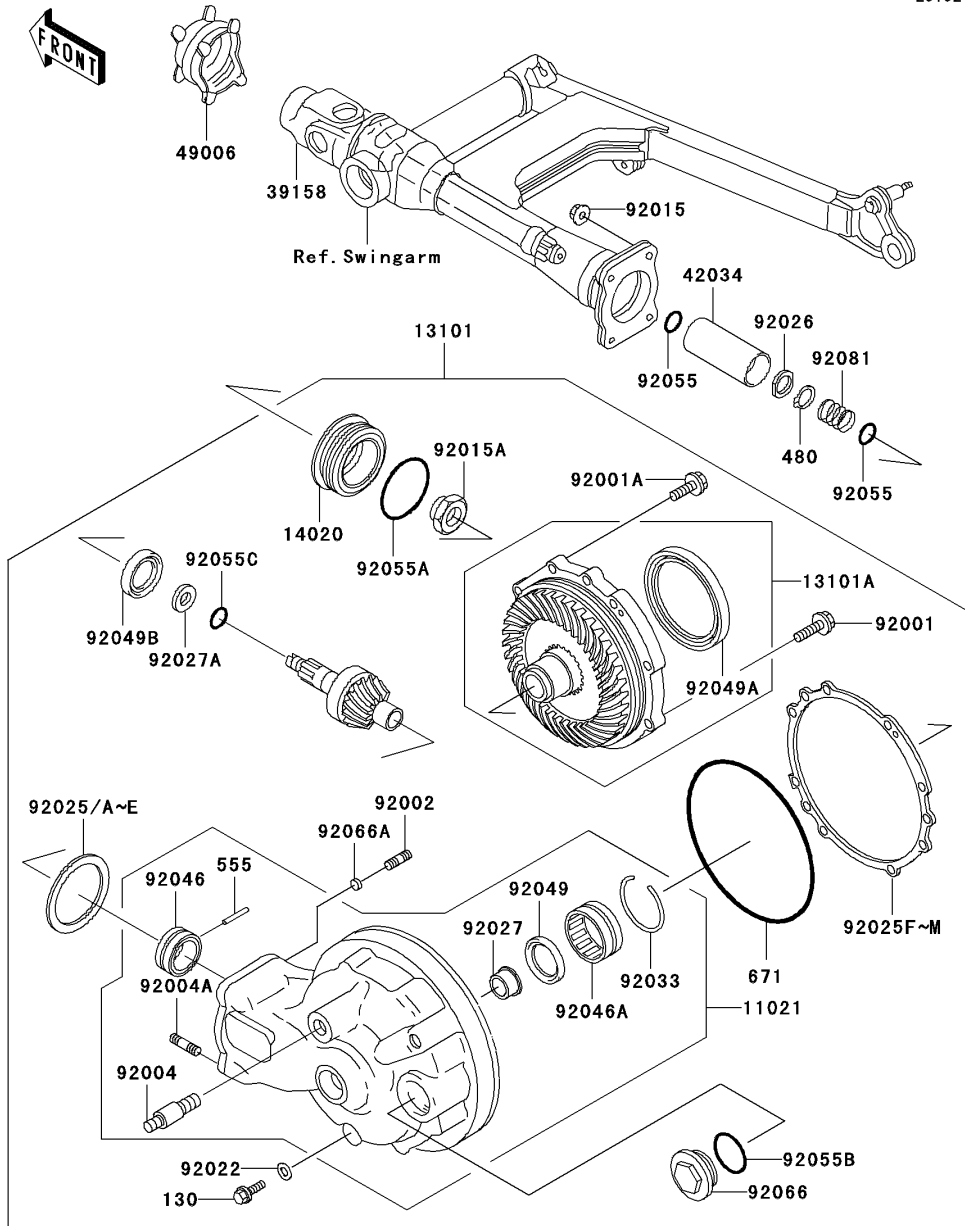

1999 Vulcan 750 PARTS DIAGRAM

Drive Shaft/Final Gear

E3132